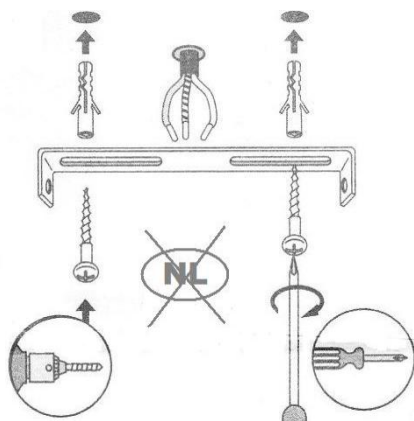

Line drawing of the item

Item number: 33258/10/31

Installation drawing

Technical details

materials used:	Iron+Aluminum
color:	Texture White
dimmable and how is the fixture dimmable:	
size:	Height: Length: Width: Net Weight:
	5.5cm 26.4cm 12cm 2.5kg
power requirements:	220-240V~50Hz
bulb type and maximum Wattage:	2XLED Max.5W
number of bulbs:	2X5W
IP degree:	IP20