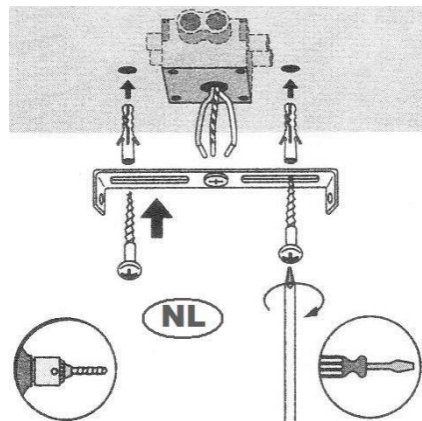

Line drawing of the item

Item number: 33258/10/31

Installation drawing

Technical details

materials used:	Iron+Aluminum
color:	Texture White
dimmable and how is the fixture dimmable:	
size:	Height: Length: Width: Net Weight:
	5.5cm 26.4cm 12cm 2.5kg
power requirements:	220-240V~50Hz
bulb type and maximum Wattage:	2XLED Max.5W
number of bulbs:	2X5W
IP degree:	IP20