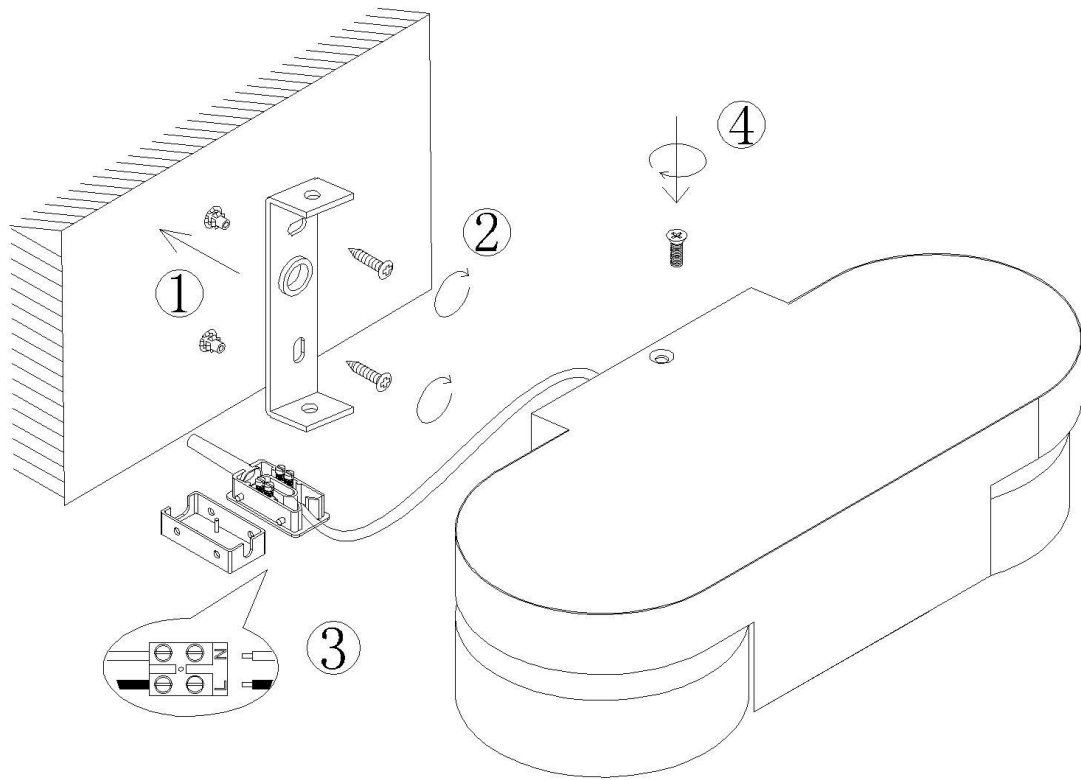

Line drawing of the item

Item number: 33258/10/31

Installation drawing

Technical details

materials used:	Iron+Aluminum
color:	Texture White
dimmable and how is the fixture dimmable:	
size:	Height: Length: Width: Net Weight:
	5.5cm 26.4cm 12cm 2.5kg
power requirements:	220-240V~50Hz
bulb type and maximum Wattage:	2XLED Max.5W
number of bulbs:	2X5W
IP degree:	IP20