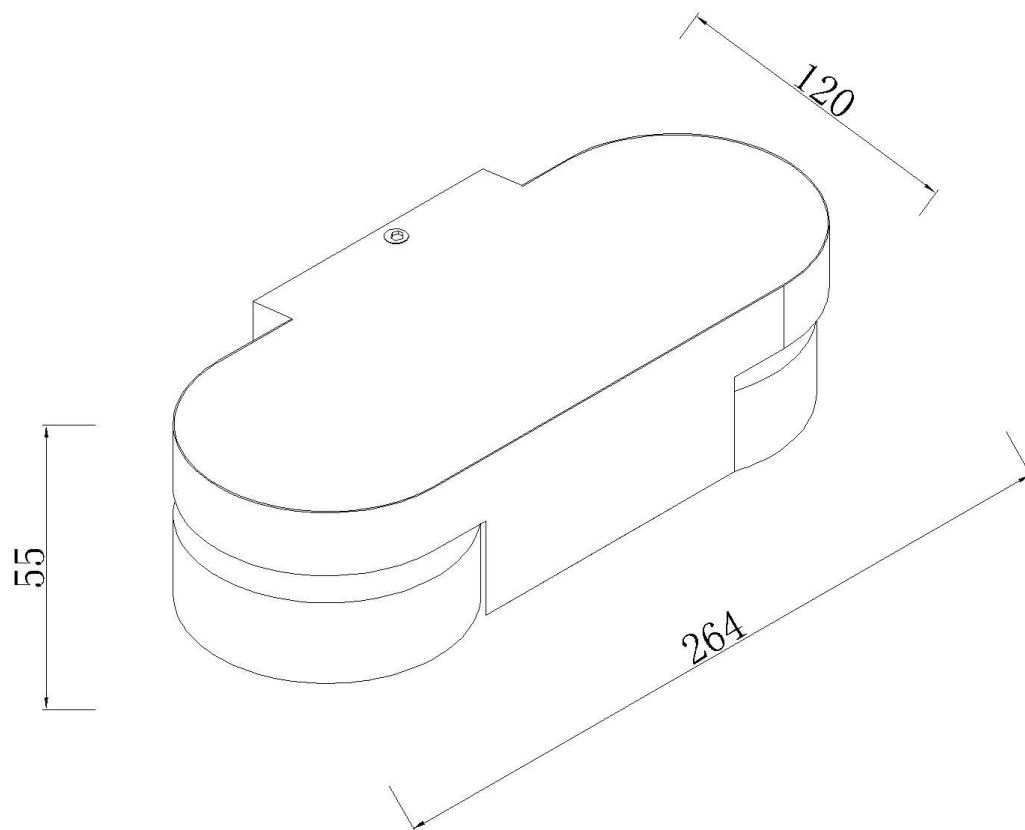

Line drawing of the item

Item number: 33258/10/31

Installation drawing

Technical details

materials used:	Iron+Aluminum
color:	Texture White
dimmable and how is the fixture dimmable:	
size:	Height: Length: Width: Net Weight:
	5.5cm 26.4cm 12cm 2.5kg
power requirements:	220-240V~50Hz
bulb type and maximum Wattage:	2XLED Max.5W
number of bulbs:	2X5W
IP degree:	IP20