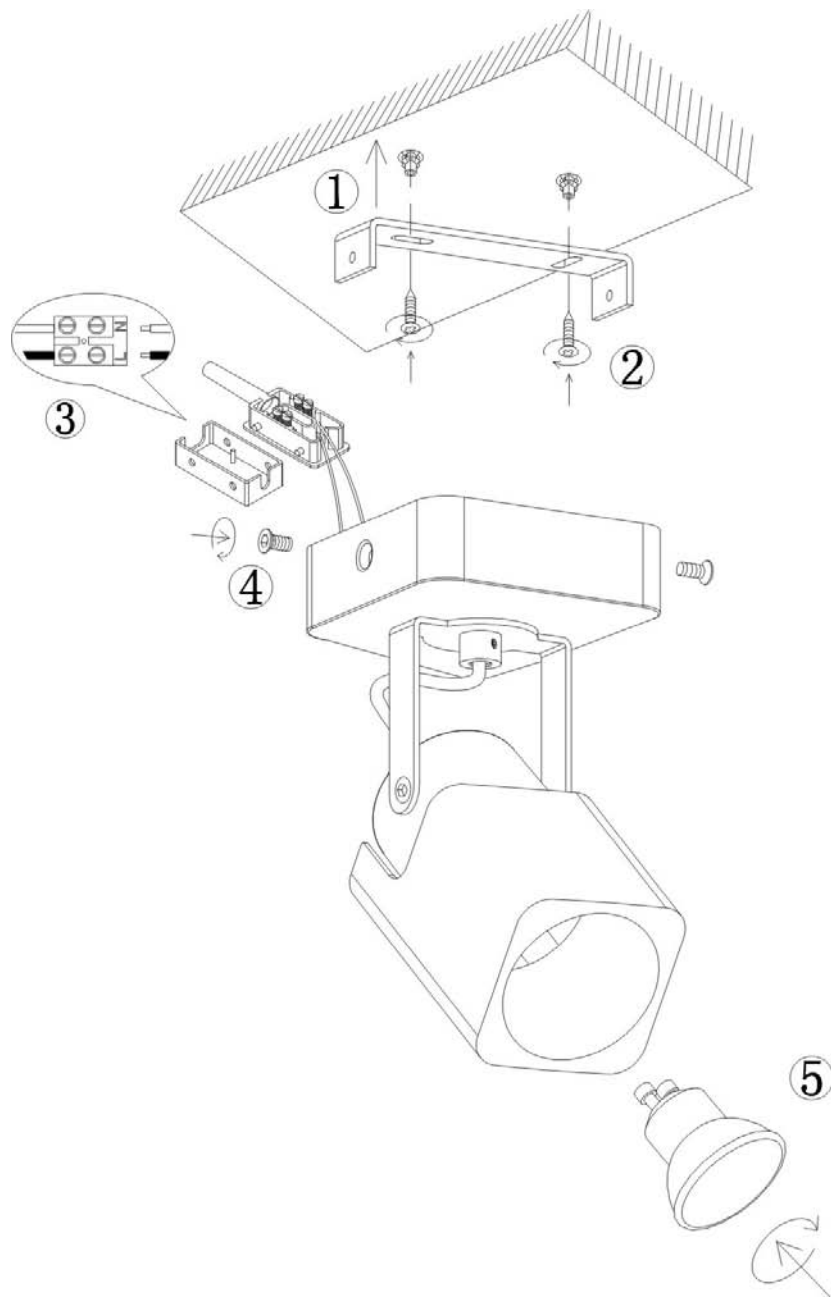

#### Technical details

Materials used:	Iron+Aluminum
Color:	Texture black+Texture white
Dimmable and how is fixture dimmable	Yes
Size:	Height: Max 16cm
	Length: 8cm
	Width: 8cm
	Net weight:
Power requirements:	220-240V~50Hz
Bulb type and maximum wattage:	LED GU10 Max.5W
Number of bulbs:	1PC
IP degree:	IP20