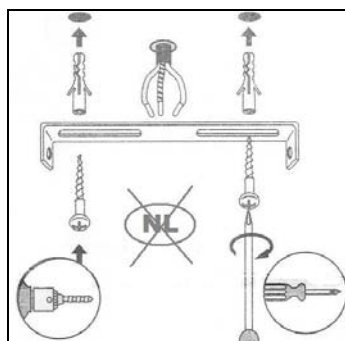

#### Technical details

Materials used:	Iron+Aluminum
Color:	Texture black+Texture white
Dimmable and how is fixture dimmable	Yes
Size:	Height: Max 16cm
	Length: 8cm
	Width: 8cm
	Net weight:
Power requirements:	220-240V~50Hz
Bulb type and maximum wattage:	LED GU10 Max.5W
Number of bulbs:	1PC
IP degree:	IP20