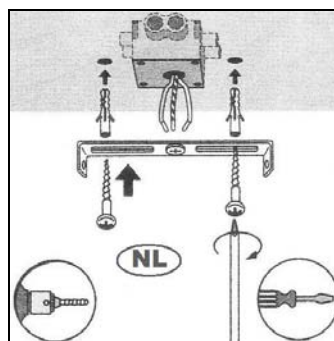

#### Technical details

Materials used:	Iron+Aluminum
Color:	Texture black+Texture white
Dimmable and how is fixture dimmable	Yes
Size:	Height: Max 16cm
	Length: 8cm
	Width: 8cm
	Net weight:
Power requirements:	220-240V~50Hz
Bulb type and maximum wattage:	LED GU10 Max.5W
Number of bulbs:	1PC
IP degree:	IP20