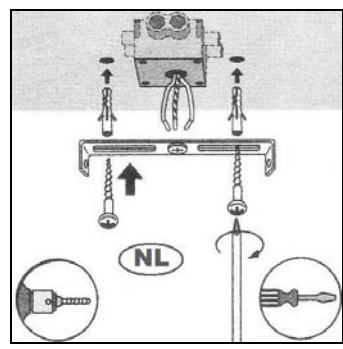

Item number: 33961/10/31

Technical details

Materials used:	Iron+Aluminum
Color:	Texture black+Texture white
Dimmable and how is fixture dimmable	Yes
Size:	Height: Max 16cm
	Length: 23cm
	Width: 8cm
	Net weight:
Power requirements:	220-240V~50Hz
Bulb type and maximum wattage:	LED GU10 Max.5W
Number of bulbs:	2PCS
IP degree:	IP20