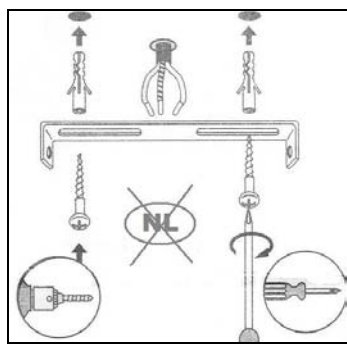

Item number: 33961/10/31

Technical details

Materials used:	Iron+Aluminum
Color:	Texture black+Texture white
Dimmable and how is fixture dimmable	Yes
Size:	Height: Max 16cm
	Length: 23cm
	Width: 8cm
	Net weight:
Power requirements:	220-240V~50Hz
Bulb type and maximum wattage:	LED GU10 Max.5W
Number of bulbs:	2PCS
IP degree:	IP20