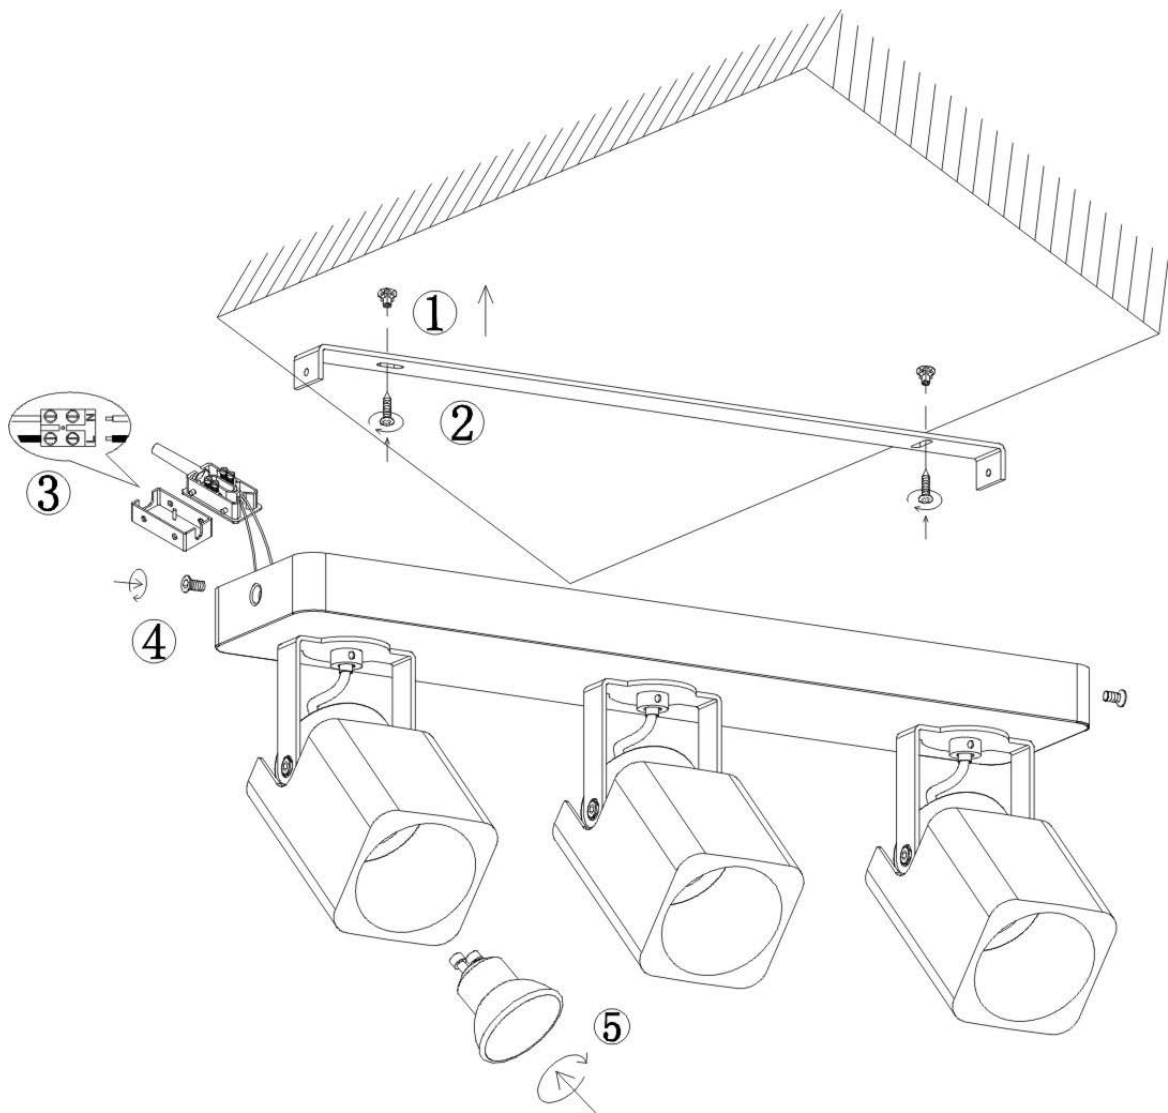

Item number: 33961/15/31

Technical details

Materials used:	Iron+Aluminum
Color:	Texture black+Texture white
Dimmable and how is fixture dimmable	Yes
Size:	Height: Max 16cm
	Length: 38cm
	Width: 8cm
	Net weight:
Power requirements:	220-240V~50Hz
Bulb type and maximum wattage:	LED GU10 Max.5W
Number of bulbs:	3PCS
IP degree:	IP20