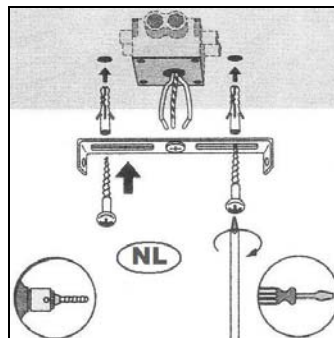

Item number: 33961/15/31

Technical details

Materials used:	Iron+Aluminum
Color:	Texture black+Texture white
Dimmable and how is fixture dimmable	Yes
Size:	Height: Max 16cm
	Length: 38cm
	Width: 8cm
	Net weight:
Power requirements:	220-240V~50Hz
Bulb type and maximum wattage:	LED GU10 Max.5W
Number of bulbs:	3PCS
IP degree:	IP20