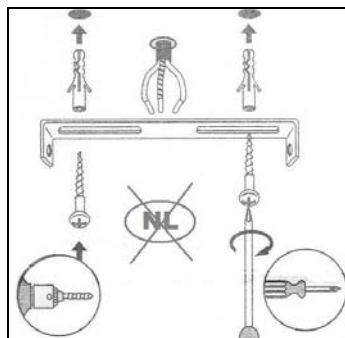

Item number: 33961/15/31

Technical details

Materials used:	Iron+Aluminum
Color:	Texture black+Texture white
Dimmable and how is fixture dimmable	Yes
Size:	Height: Max 16cm
	Length: 38cm
	Width: 8cm
	Net weight:
Power requirements:	220-240V~50Hz
Bulb type and maximum wattage:	LED GU10 Max.5W
Number of bulbs:	3PCS
IP degree:	IP20