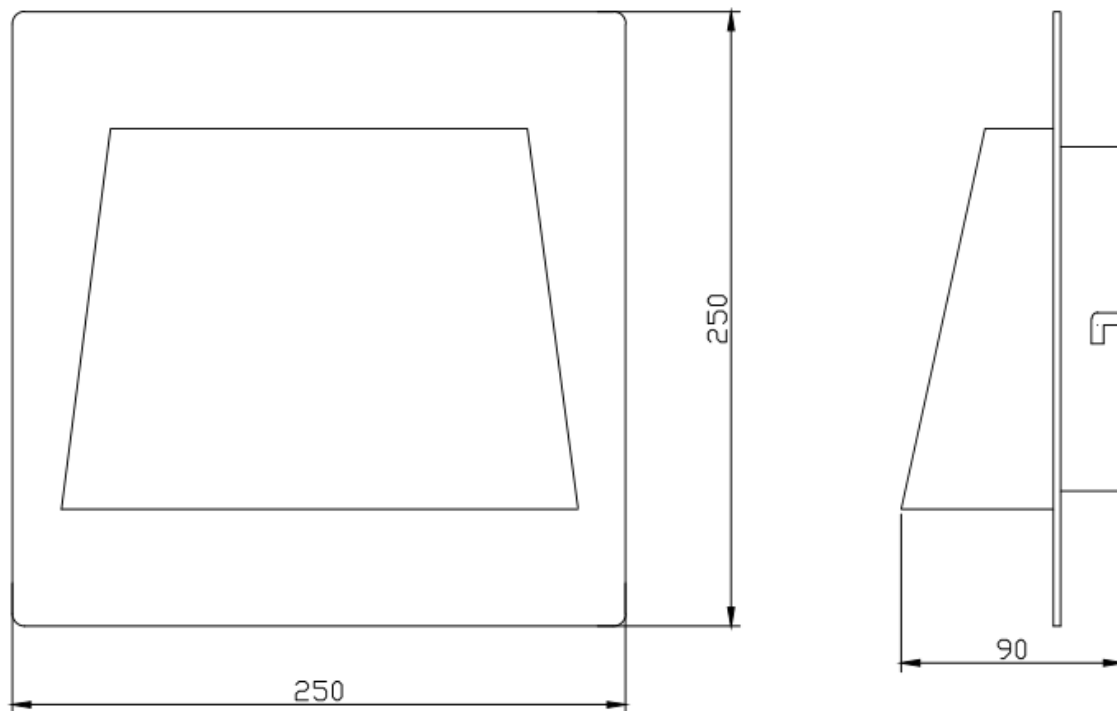

LUCIDE

Line drawing of the item

Item number: 34238/80/30, 34238/80/31

Technical details

Materials used:	Metal + fabric
Color:	White metal + black shade ; black metal + white shade
Dimmable and how is fixture dimmable	
Size:	Height: 25cm
	Length: 25cm
	Width: 9.0cm
	Net weight: 0.725kg
Power requirements:	220-240V~50Hz
Bulb type and maximum wattage:	G9 LED 5W
Number of bulbs:	2xG9
IP degree:	IP20