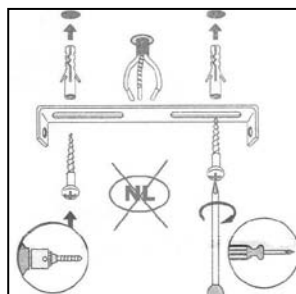

Installation drawing