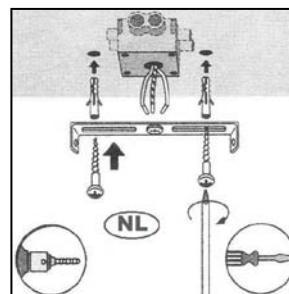

Installation drawing