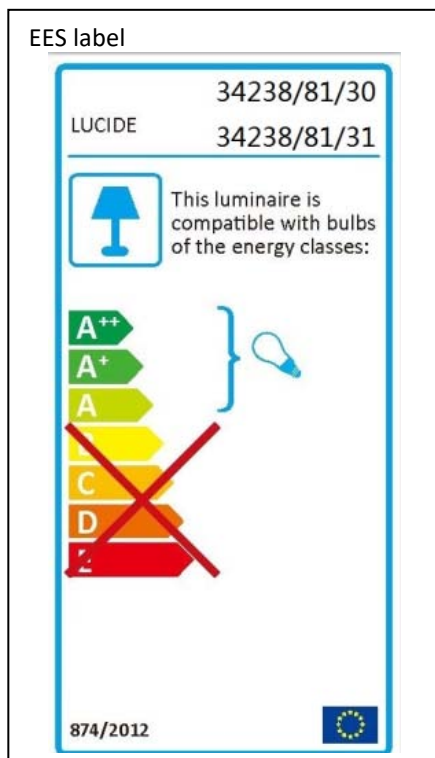

Von der Garantie ausgenommen: 1. Gebrochene Glasteile der Fassung werden nur innerhalb von 14 Tagen ab Kauf durch den Endkunden ersetzt. 2. Normaler Verschleiß, Verfärbungen aufgrund des normalen Gebrauchs. 3. Beschädigungen aufgrund externer Ursachen wie Feuer, Wasser, unsachgemäße Nutzung/ Installation oder Wartung des Produkts.

Kunden müssen das defekte Produkt/Teil und den Originalkaufbeleg einsenden, um Garantieansprüche geltend zu machen.

Deklaracja gwarancji:

LucideNV gwarantuje, że dostarczone produkty będą wolne od defektów materiałowych oraz produkcyjnych przez okres 2 lat od daty zakupu przez użytkownika końcowego, jeżeli urządzenie jest zainstalowane i prawidłowo utrzymywane zgodnie z instrukcją obsługi.

Wyłączenie z gwarancji: 1. Rozbite szkło zostanie wymienione tylko do 14 dni od momentu zakupu przez użytkownika końcowego. 2. Normalne zużycie, utrata koloru w wyniku normalnego użytkowania. 3. Uszkodzenie spowodowane czynnikami zewnętrznymi takimi, jak ogień, woda, nieprawidłowe używanie/ instalacja lub utrzymywanie produktu.

W celu uzyskania gwarancji klient musi zwrócić uszkodzony przedmiot oraz oryginalny dowód zakupu.

Other languages of the manual and further explanations can be found on our website.