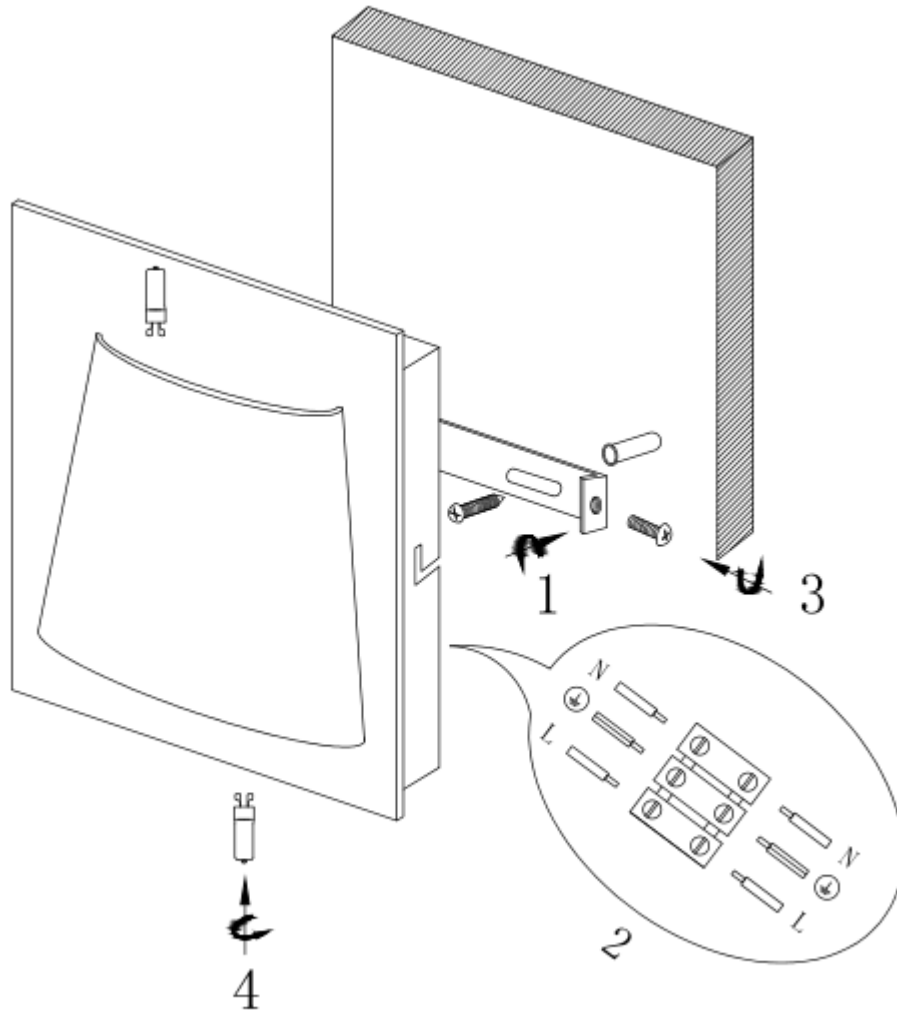

Installation drawing