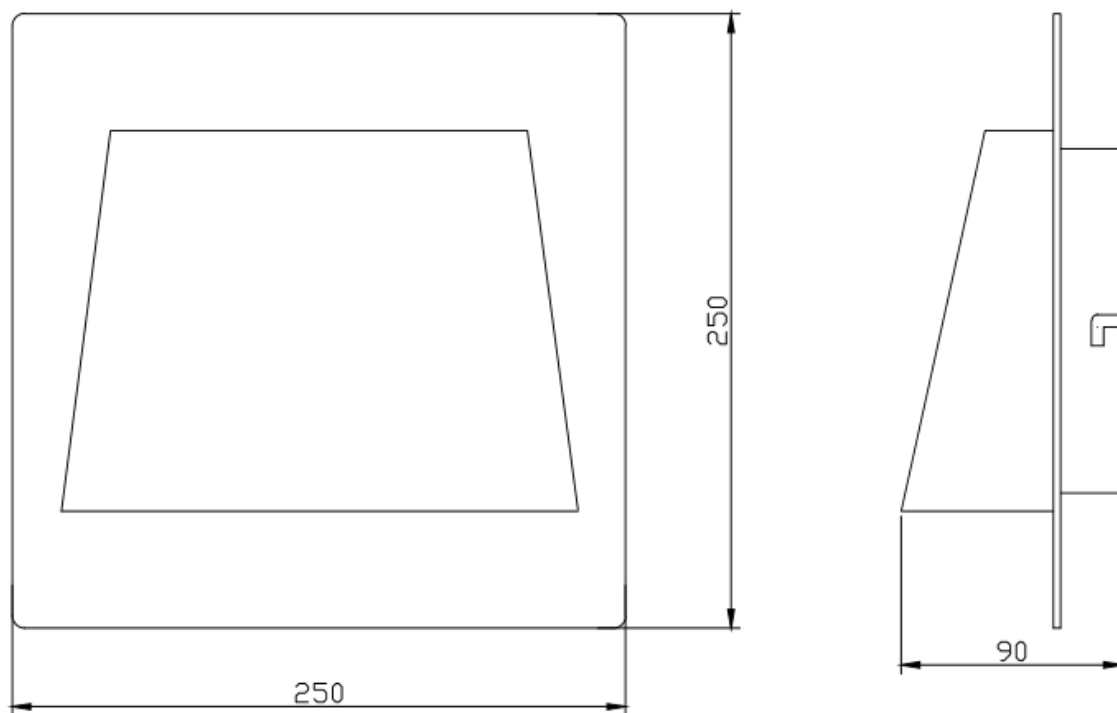

# LUCIDE

Line drawing of the item

Item number: 34238/80/30, 34238/80/31

## Technical details

Materials used:	Metal + fabric
Color:	White metal + black shade ; black metal + white shade
Dimmable and how is fixture dimmable	
Size:	Height: 25cm
	Length: 25cm
	Width: 9.0cm
	Net weight: 0.725kg
Power requirements:	220-240V~50Hz
Bulb type and maximum wattage:	G9 LED 5W
Number of bulbs:	2xG9
IP degree:	IP20