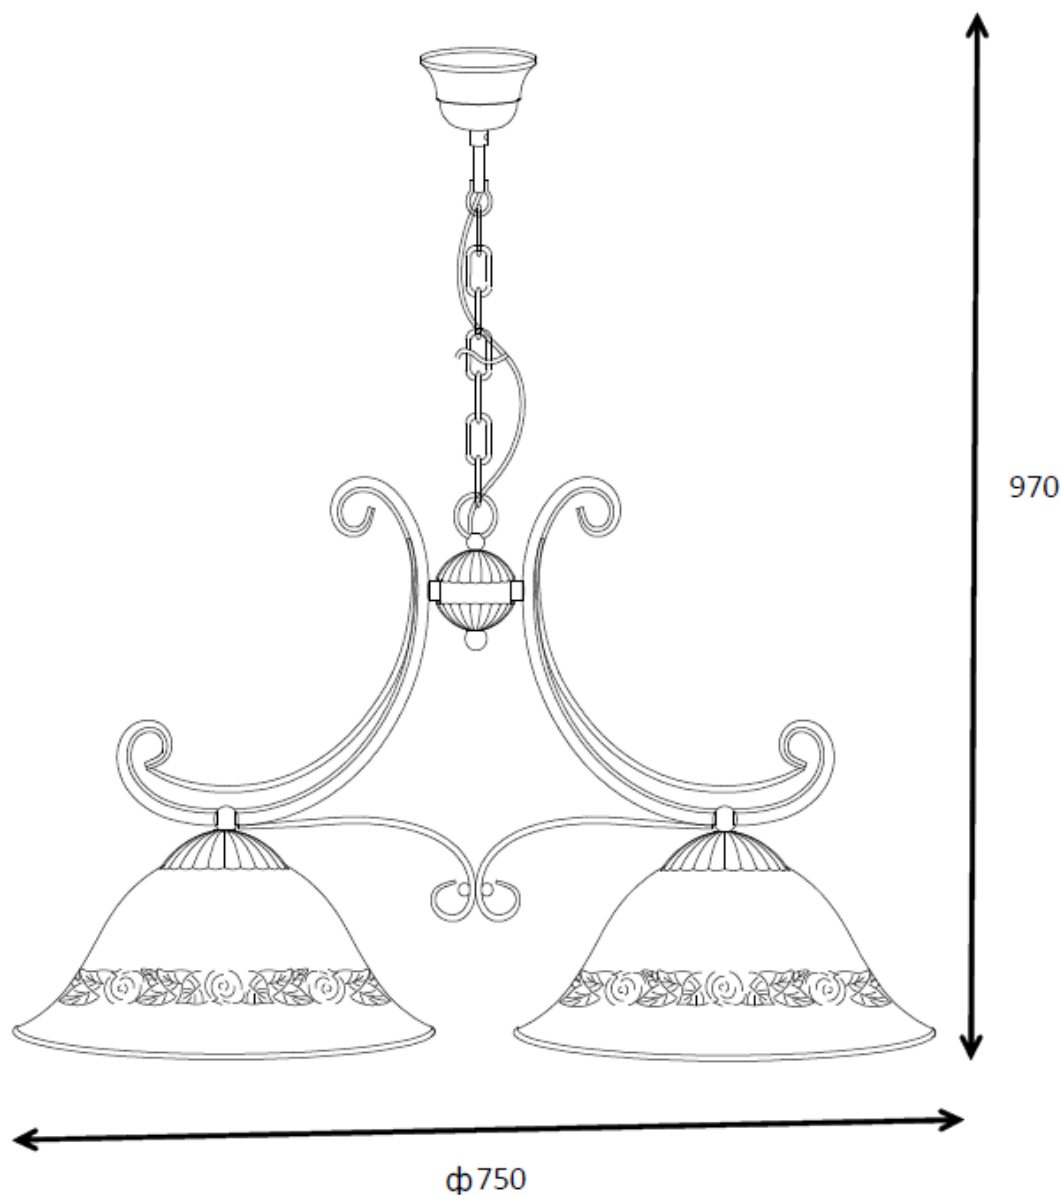

Line drawing of the item (with outline dimensions)

Item number:34351/02/97

Installation drawing (the same as it in its instruction manual)

## Technical details

materials used:	Metal and glass
color:	rusty brown metal frame w/frosted stamped glass shade
dimnable and how is the fixture dimmable:	
size:	97cm
Height:	75cm
Length:	32cm
Width:	2.77kgs
Net Weight:	
power requirements:	220-240V-50Hz
bulb type and maximum Wattage:	E27 MAX.60W
number of bulbs:	2XE27
IP degree:	IP20