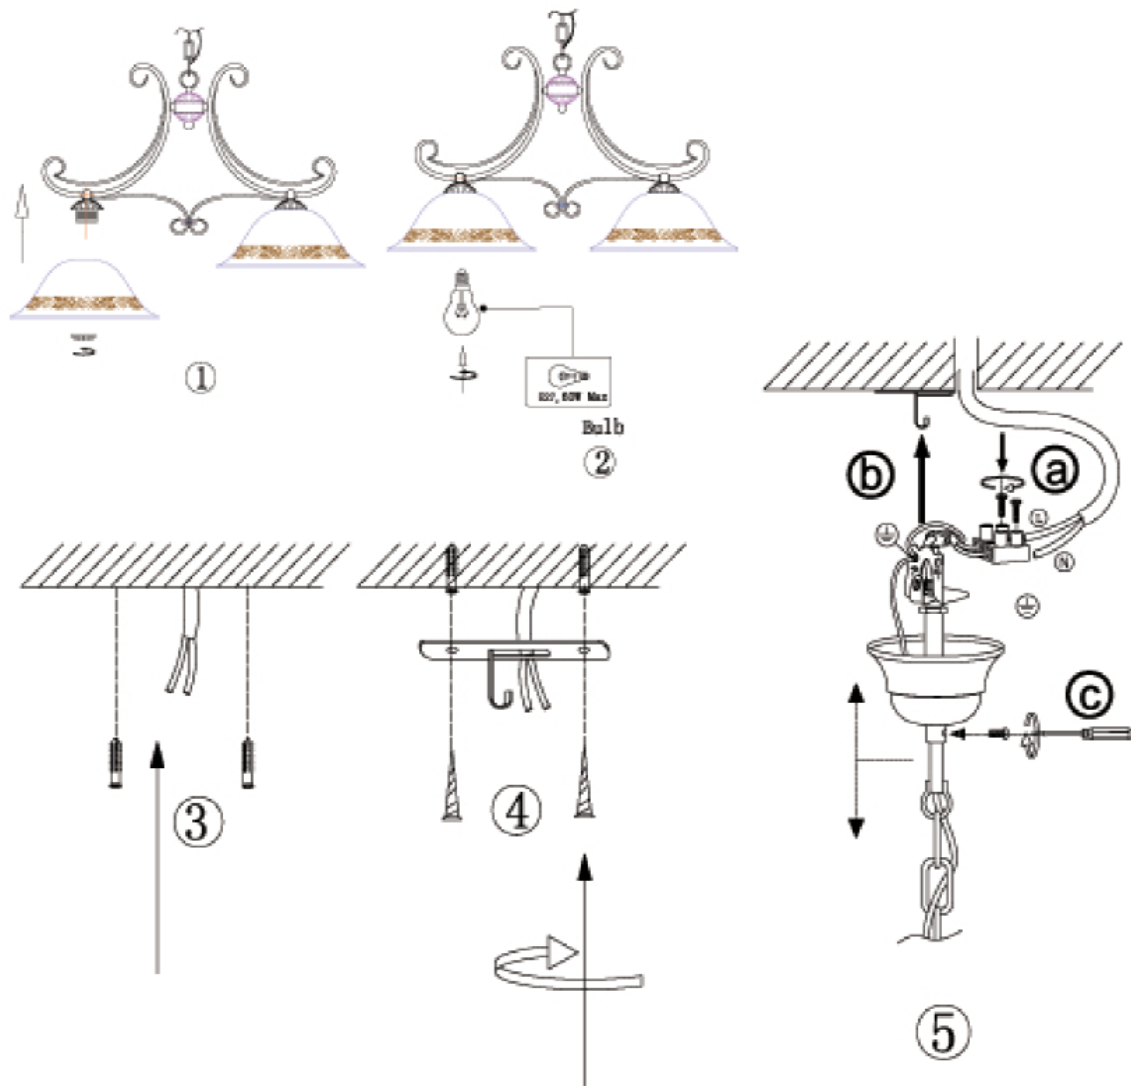

Line drawing of the item (with outline dimensions)

Item number:34351/02/97

Installation drawing (the same as it in its instruction manual)

## Technical details

materials used:	Metal and glass
color:	rusty brown metal frame w/frosted stamped glass shade
dimnable and how is the fixture dimmable:	
size:	97cm
Height:	75cm
Length:	32cm
Width:	2.77kgs
Net Weight:	
power requirements:	220-240V-50Hz
bulb type and maximum Wattage:	E27 MAX.60W
number of bulbs:	2XE27
IP degree:	IP20