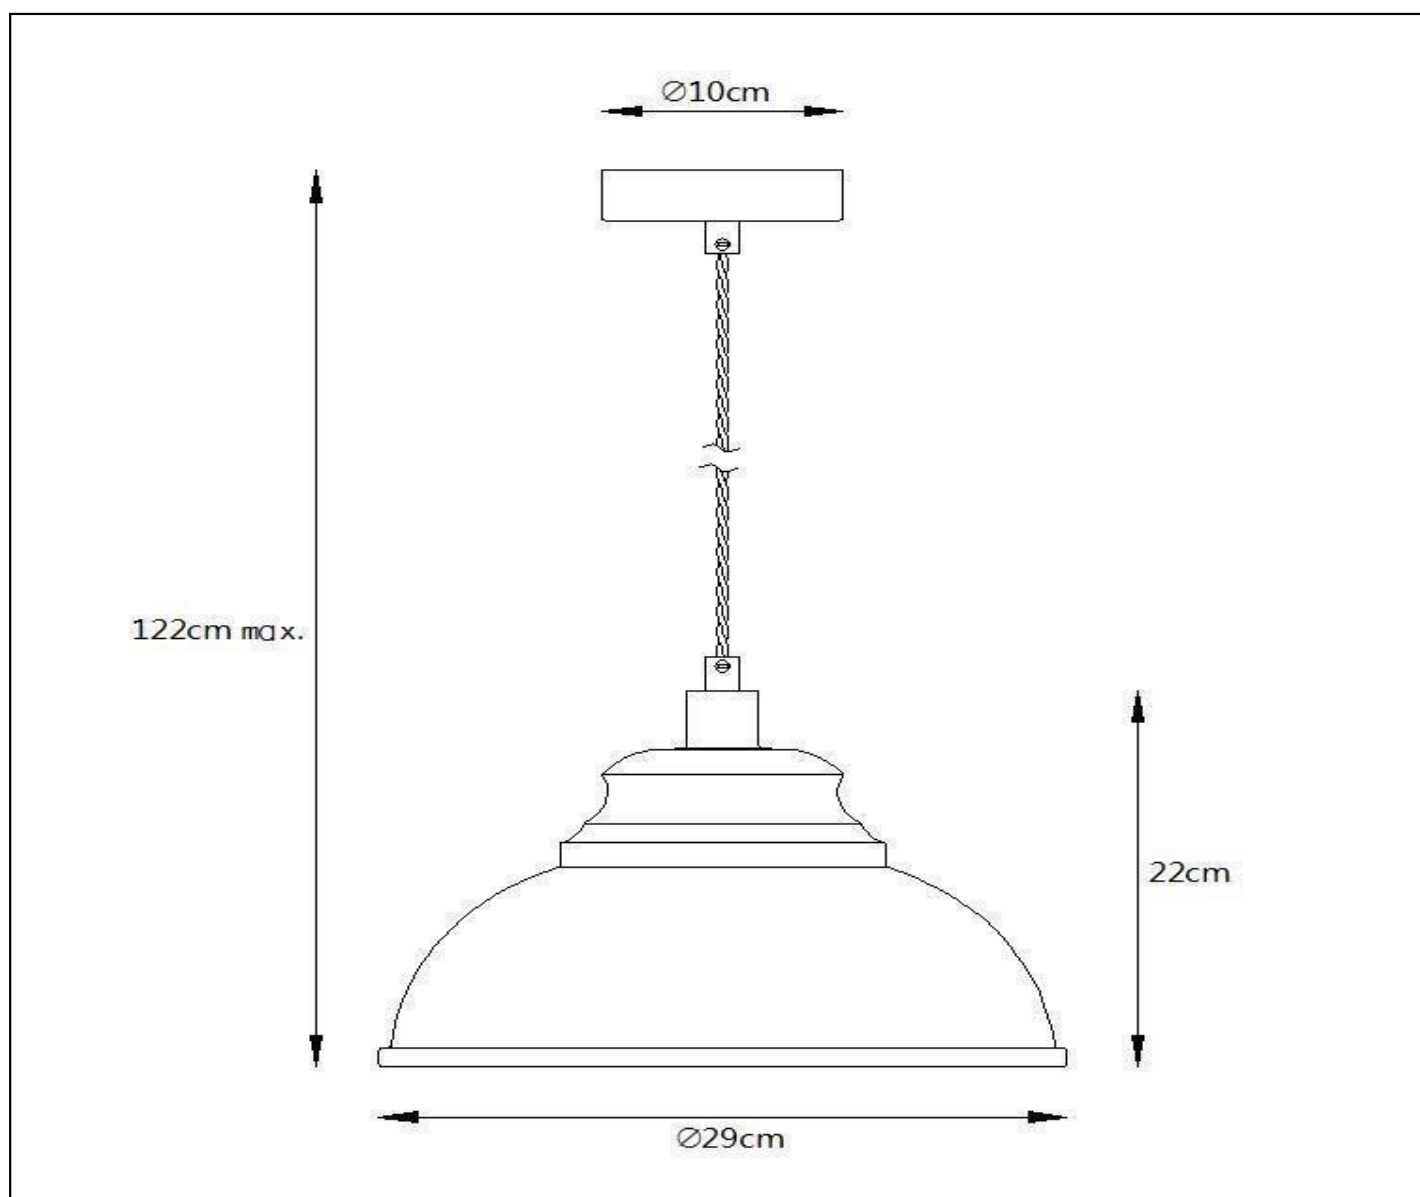

LUCIDE

RECOMMENDED LUCIDE LIGHT
SOURCE

49022/04/60

Light source dimmable : Yes

Light source incl. : No

General

Dimensions LxWxH : 29cm x 29cm x 122cm

Height minimum : 22 cm

Height maximum : 122cm

Dimensions shade LxWxH : 29 cm x29 cm x 22cm

Main material : Metal

Ceiling rose material : Metal

Color :Matt grey, Matt cream,Matt taupe,Matt pastel pink,Matt pastel blue

Style : Modern

Shape : Round

Weight : 0.8 kg

Warranty : 1 year

Product specifications

Dimmable : YES

Light direction : Around (Diffuse)

Adjustable in height : Adjustable In Height (Before Installation)

Directional : Not Directional

item number : 34400/29/68

EAN code : 5411212342225

For more specifications, dimensions please visit

www.lucide.com

LUCIDE

INSTALLATION DRAWING SPECIFICATIONS