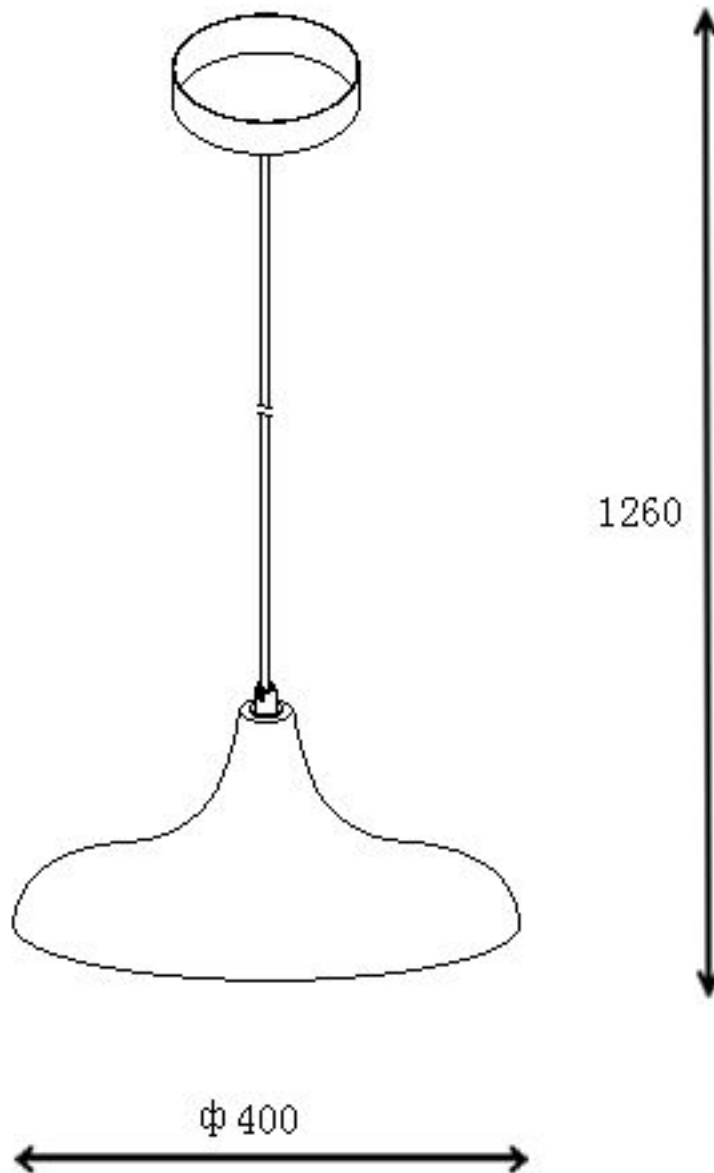

Line drawing of the item (with outline dimensions)

Item number: 34405/40/41

Installation drawing (the same as it in its instruction manual)

Technical details

materials used:	Concrete
color:	Concrete pendant
dimmable and how is the fixture dimmable:	
size:	Height: 126cm Length: Width: 40cm Net Weight: 2.90KG
power requirements:	220V-240V~50Hz
bulb type and maximum Wattage:	E27 Max.40W
number of bulbs:	1XE27
IP degree:	IP20