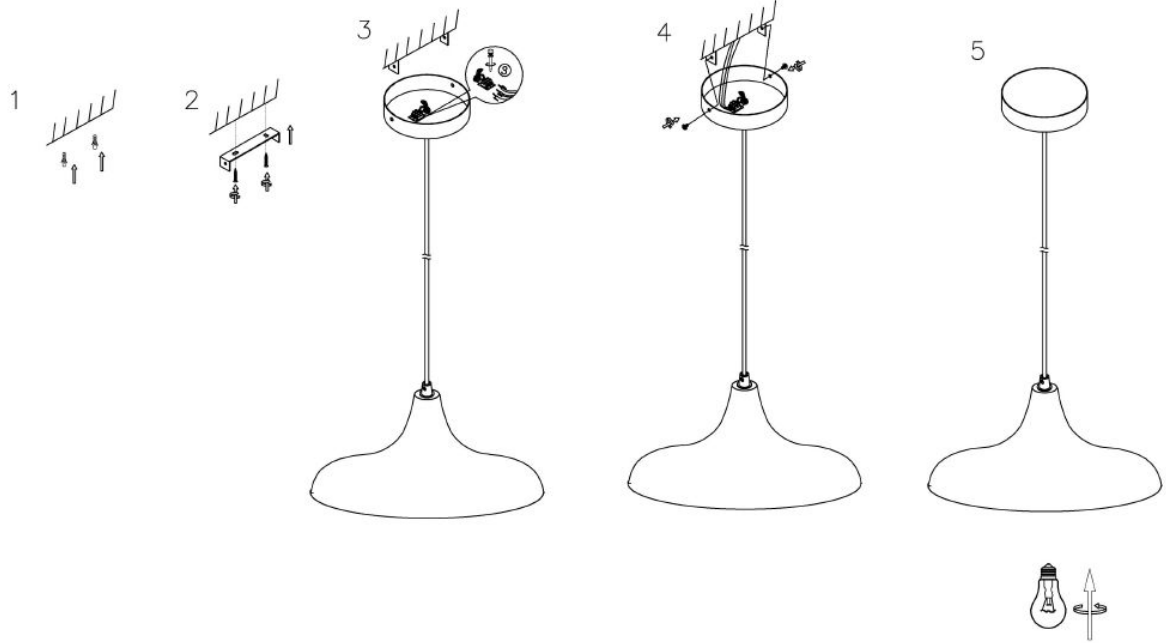

Line drawing of the item (with outline dimensions)

Item number: 34405/40/41

Installation drawing (the same as it in its instruction manual)

Technical details

materials used:	Concrete
color:	Concrete pendant
dimmable and how is the fixture dimmable:	
size:	Height: 126cm Length: Width: 40cm Net Weight: 2.90KG
power requirements:	220V-240V~50Hz
bulb type and maximum Wattage:	E27 Max.40W
number of bulbs:	1XE27
IP degree:	IP20