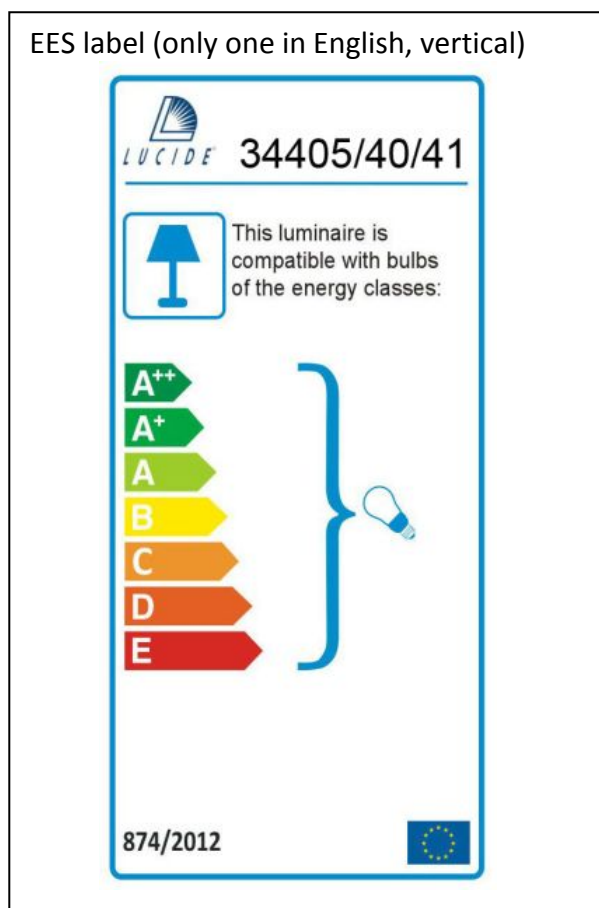

Line drawing of the item (with outline dimensions)

Item number: 34405/40/41

Installation drawing (the same as it in its instruction manual)

Technical details

materials used:	Concrete
color:	Concrete pendant
dimmable and how is the fixture dimmable:	
size:	Height: 126cm Length: Width: 40cm Net Weight: 2.90KG
power requirements:	220V-240V~50Hz
bulb type and maximum Wattage:	E27 Max.40W
number of bulbs:	1XE27
IP degree:	IP20