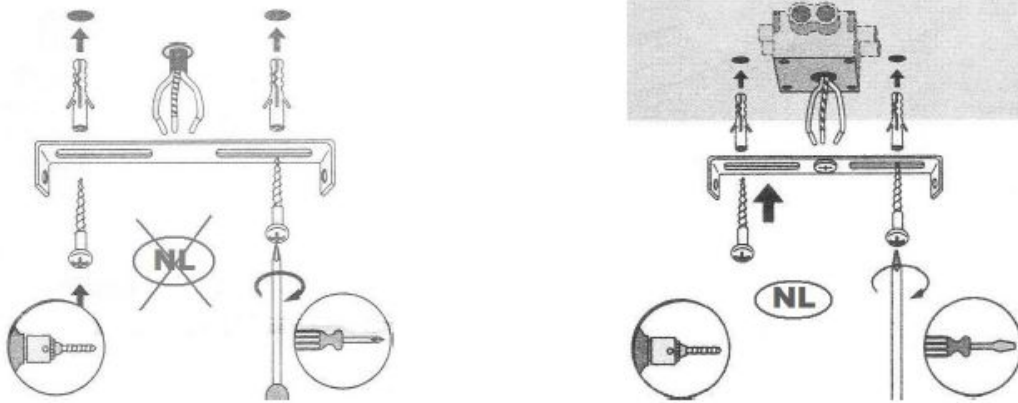

Line drawing of the item (with outline dimensions)

Item number: 34405/40/41

Installation drawing (the same as it in its instruction manual)

Technical details

materials used:	Concrete
color:	Concrete pendant
dimmable and how is the fixture dimmable:	
size:	Height: 126cm Length: Width: 40cm Net Weight: 2.90KG
power requirements:	220V-240V~50Hz
bulb type and maximum Wattage:	E27 Max.40W
number of bulbs:	1XE27
IP degree:	IP20