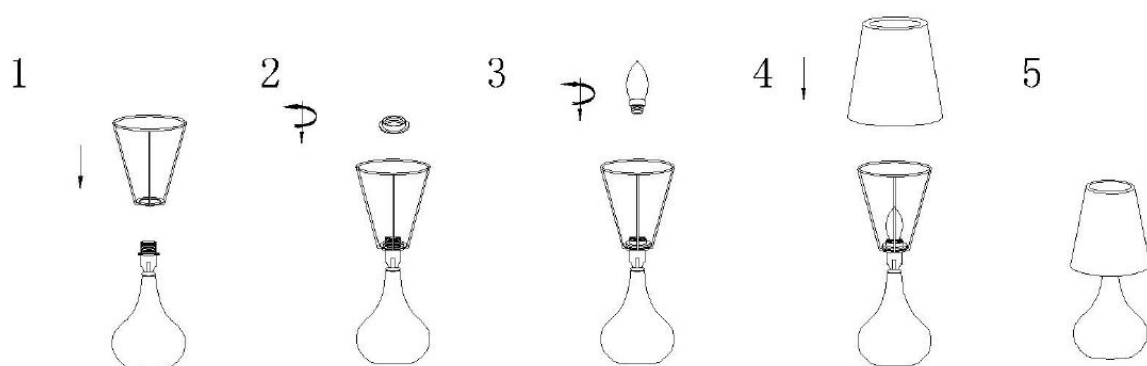

Line drawing of the item (with outline dimensions)

Item number: 34500/81/36

Installation drawing (the same as it in its instruction manual)

Technical details

materials used:	Metal
color:	Matt grey
dimmable and how is the fixture dimmable:	
size:	Height: 25cm
	Length: 23cm
	Width: 23cm
	Net Weight: 0.40KG
power requirements:	220V-240V~50Hz
bulb type and maximum Wattage:	E14 Max.25W
number of bulbs:	1XE14
IP degree:	IP20