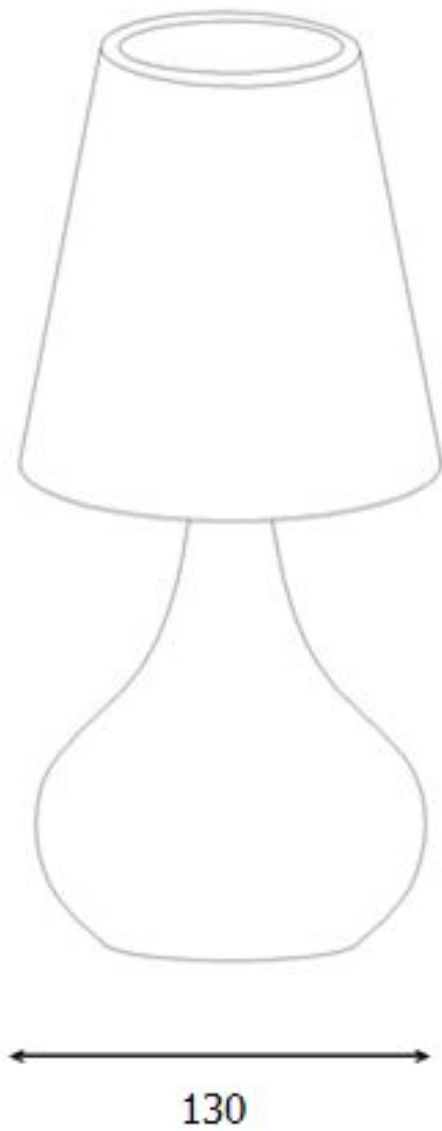

Line drawing of the item (with outline dimensions)

Item number: 34500/81/36

Installation drawing (the same as it in its instruction manual)

Technical details

materials used:	Metal
color:	Matt grey
dimmable and how is the fixture dimmable:	
size:	Height: 25cm
	Length: 23cm
	Width: 23cm
	Net Weight: 0.40KG
power requirements:	220V-240V~50Hz
bulb type and maximum Wattage:	E14 Max.25W
number of bulbs:	1XE14
IP degree:	IP20