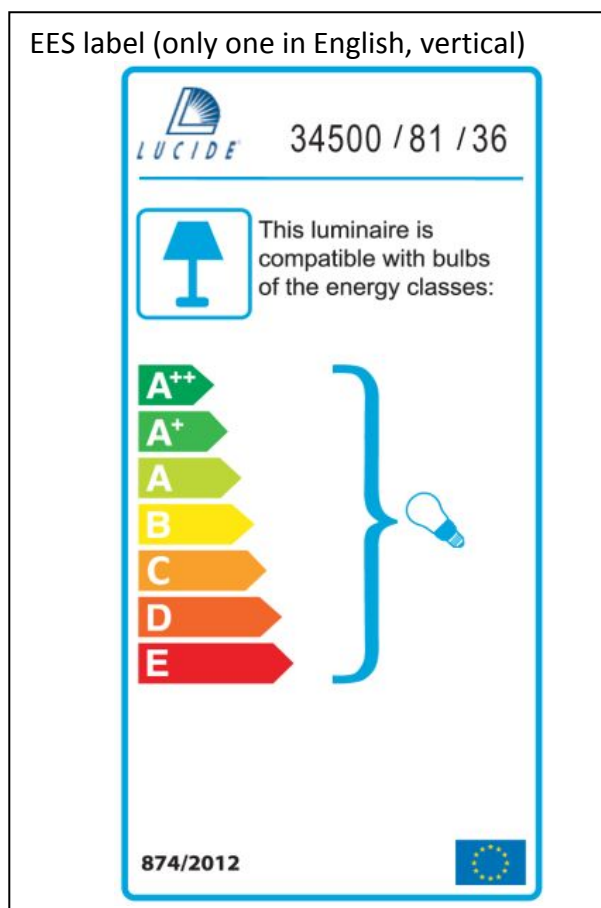

Line drawing of the item (with outline dimensions)

Item number: 34500/81/36

Installation drawing (the same as it in its instruction manual)

Technical details

materials used:	Metal
color:	Matt grey
dimmable and how is the fixture dimmable:	
size:	Height: 25cm
	Length: 23cm
	Width: 23cm
	Net Weight: 0.40KG
power requirements:	220V-240V~50Hz
bulb type and maximum Wattage:	E14 Max.25W
number of bulbs:	1XE14
IP degree:	IP20