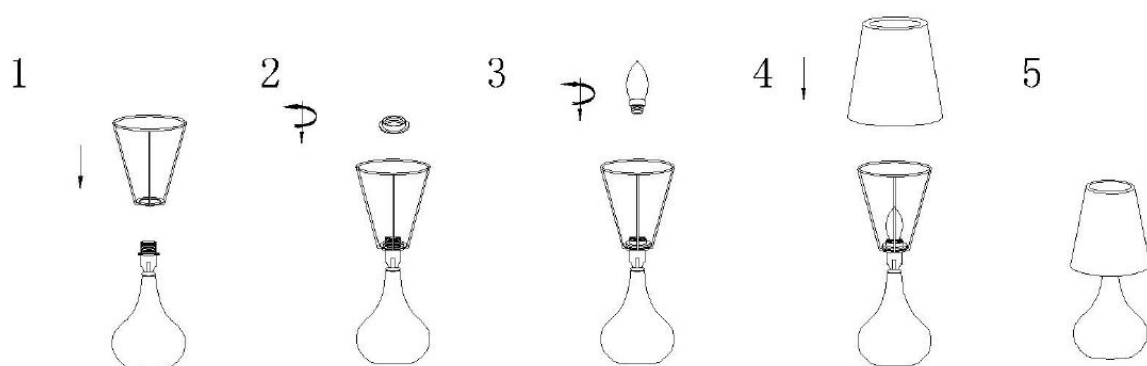

Line drawing of the item (with outline dimensions)

Item number: 34500/81/38

Installation drawing (the same as it in its instruction manual)

Technical details

materials used:	Metal
color:	Matt cream
dimmable and how is the fixture dimmable:	
size:	Height: 25cm
	Length:
	Width: 23cm
	Net Weight: 0.40KG
power requirements:	220V-240V~50Hz
bulb type and maximum Wattage:	E14 Max.25W
number of bulbs:	1XE14
IP degree:	IP20