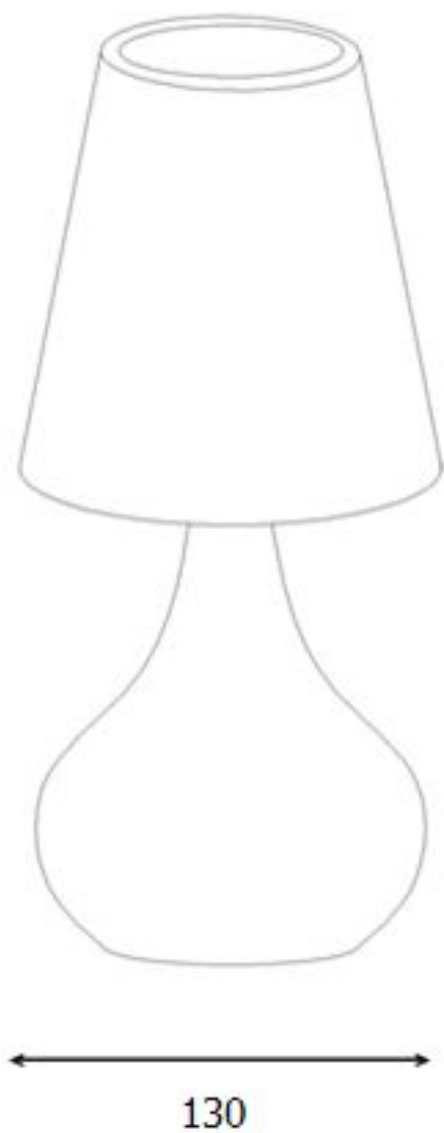

Line drawing of the item (with outline dimensions)

Item number: 34500/81/38

Installation drawing (the same as it in its instruction manual)

Technical details

materials used:	Metal
color:	Matt cream
dimmable and how is the fixture dimmable:	
size:	Height: 25cm
	Length:
	Width: 23cm
	Net Weight: 0.40KG
power requirements:	220V-240V~50Hz
bulb type and maximum Wattage:	E14 Max.25W
number of bulbs:	1XE14
IP degree:	IP20