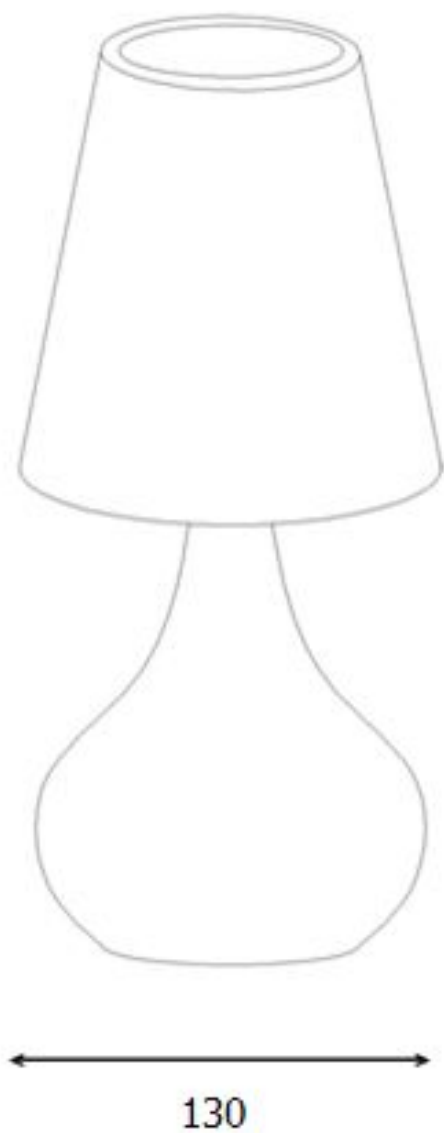

Line drawing of the item (with outline dimensions)

Item number: 34500/81/41

Installation drawing (the same as it in its instruction manual)

1

2

3

4

5

## Technical details

materials used:	Metal
color:	Matt warm grey 11U
dimmable and how is the fixture dimmable:	
size:	Height: 25cm
	Length: 23cm
	Width: 23cm
	Net Weight: 0.40KG
power requirements:	220V-240V~50Hz
bulb type and maximum Wattage:	E14 Max.25W
number of bulbs:	1XE14
IP degree:	IP20