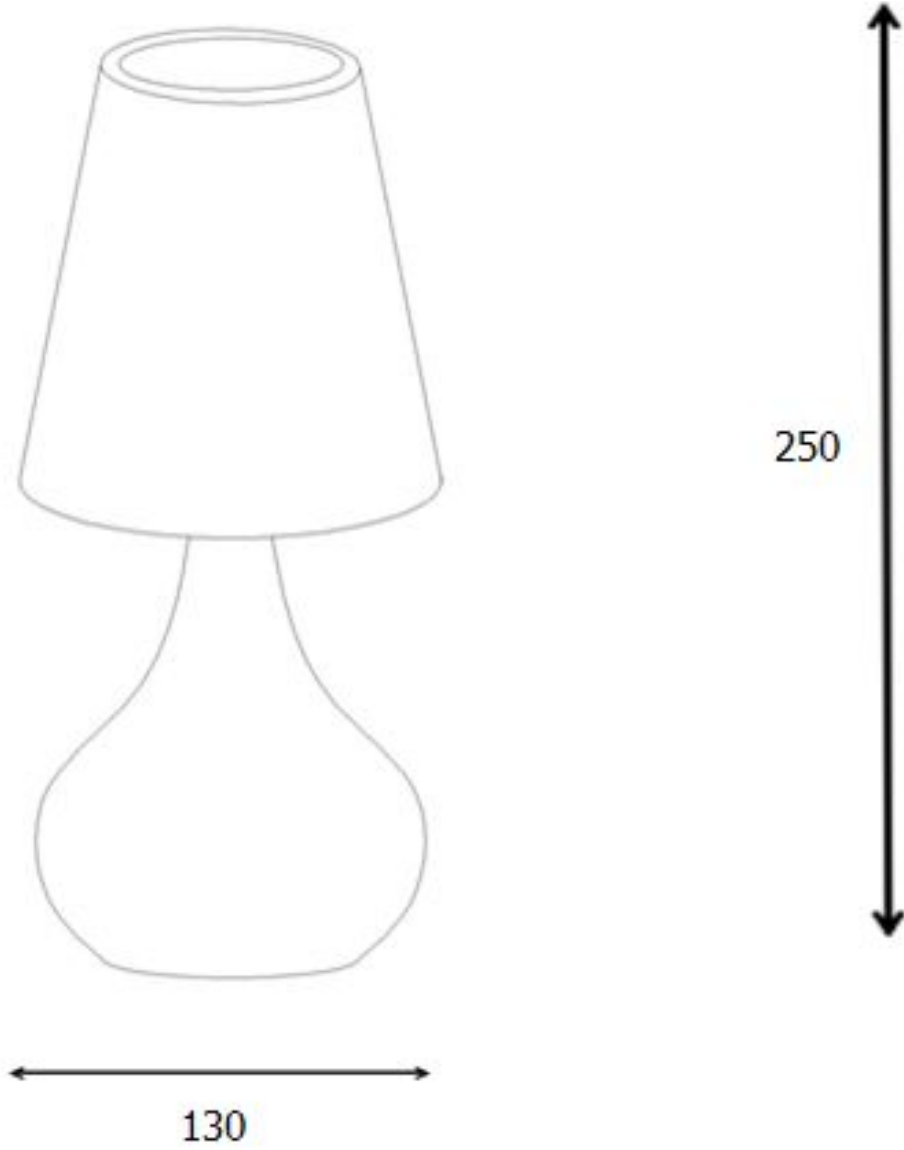

Line drawing of the item (with outline dimensions)

Item number: 34500/81/66

Installation drawing (the same as it in its instruction manual)

1

2

3

4

5

## Technical details

materials used:	Metal
color:	Matt pink
dimmable and how is the fixture dimmable:	
size:	Height: 25cm Length: Width: 23cm Net Weight: 0.40KG
power requirements:	220V-240V~50Hz
bulb type and maximum Wattage:	E14 Max.25W
number of bulbs:	1XE14
IP degree:	IP20