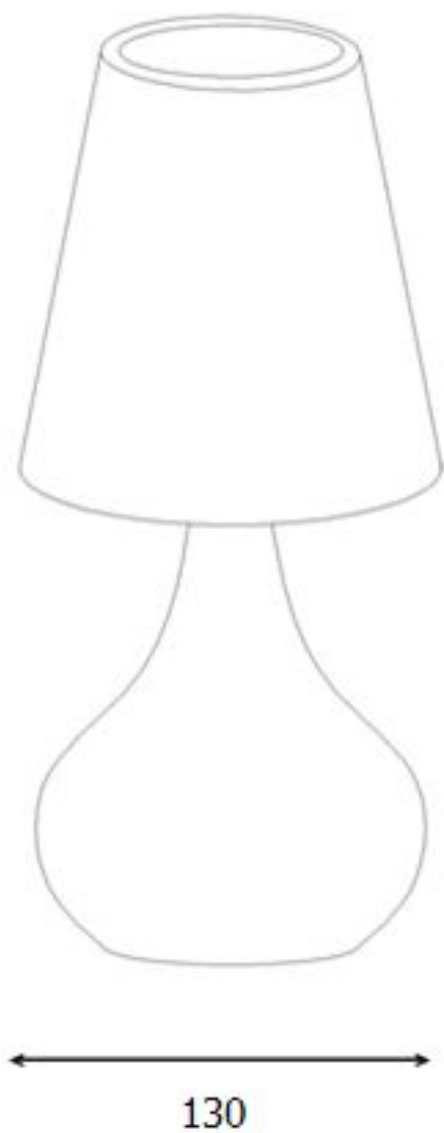

Line drawing of the item (with outline dimensions)

Item number: 34500/81/68

Installation drawing (the same as it in its instruction manual)

Technical details

materials used:	Metal
color:	Matt duck
dimnable and how is the fixture dimmable:	
size:	Height: 25cm
	Length:
	Width: 23cm
	Net Weight: 0.40KG
power requirements:	220V-240V~50Hz
bulb type and maximum Wattage:	E14 Max.25W
number of bulbs:	1XE14
IP degree:	IP20