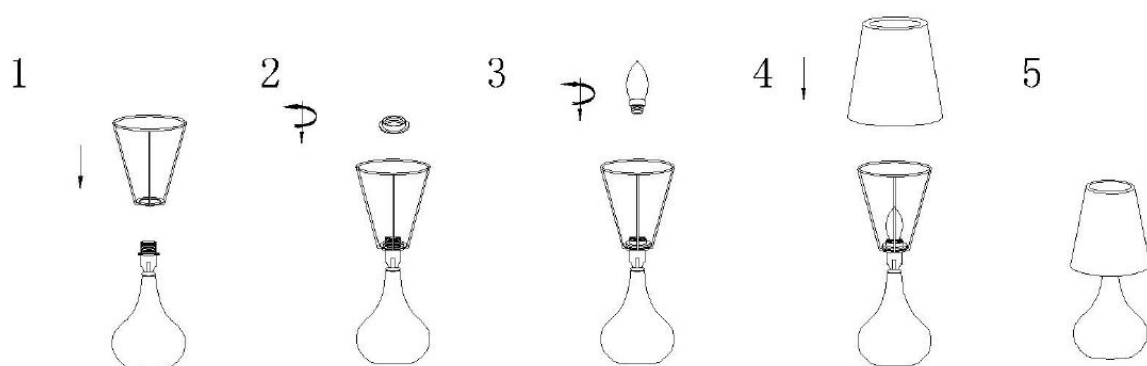

Line drawing of the item (with outline dimensions)

Item number: 34500/81/68

Installation drawing (the same as it in its instruction manual)

Technical details

materials used:	Metal
color:	Matt duck
dimnable and how is the fixture dimmable:	
size:	Height: 25cm
	Length:
	Width: 23cm
	Net Weight: 0.40KG
power requirements:	220V-240V~50Hz
bulb type and maximum Wattage:	E14 Max.25W
number of bulbs:	1XE14
IP degree:	IP20