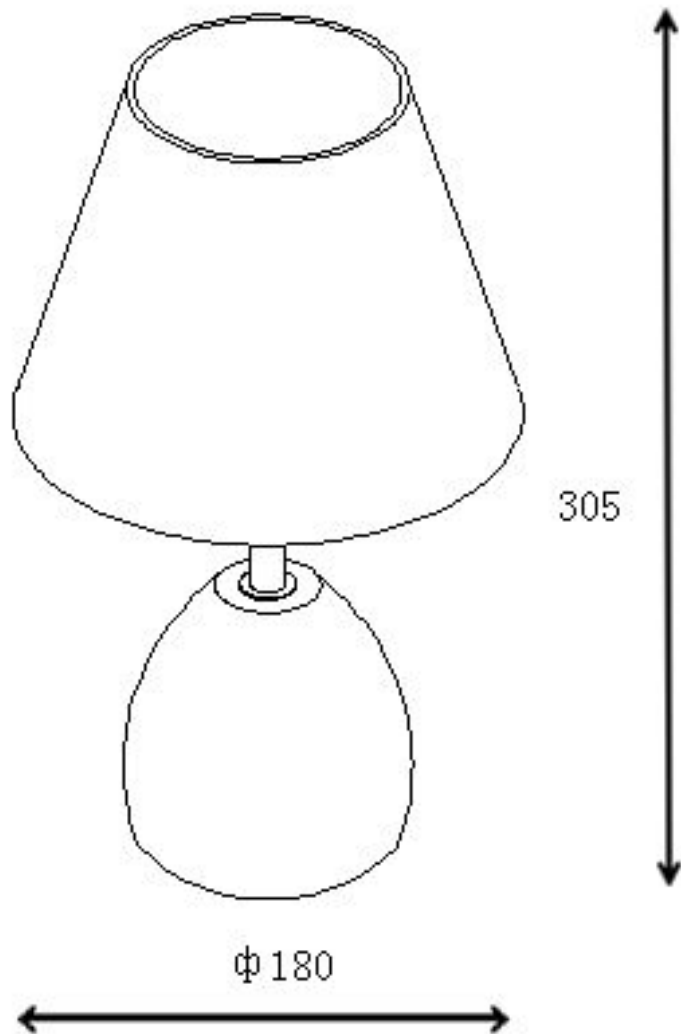

Line drawing of the item (with outline dimensions)

Item number: 34502/81/41

Installation drawing (the same as it in its instruction manual)

1

2

Technical details

materials used:	Concrete base + fabric shade	
color:	Concrete table lamp	
dimmable and how is the fixture dimmable:		
size:	Height:	30.5cm
	Length:	
	Width:	18.00cm
	Net Weight:	1.00KG
power requirements:	220V-240V~50Hz	
bulb type and maximum Wattage:	E14 Max.40W	
number of bulbs:	1XE14	
IP degree:	IP20	