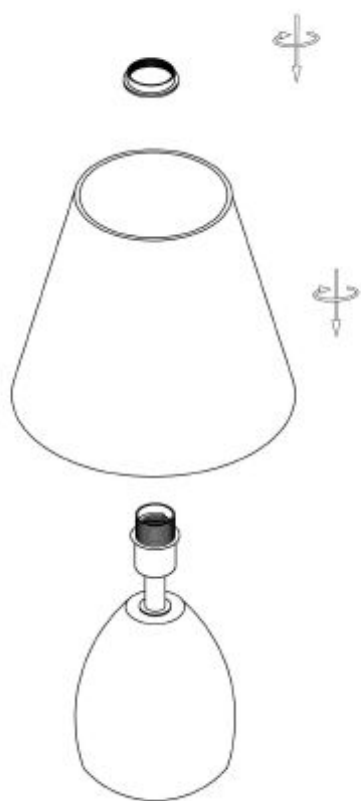

Line drawing of the item (with outline dimensions)

Item number: 34502/81/41

Installation drawing (the same as it in its instruction manual)

1

2

Technical details

materials used:	Concrete base + fabric shade	
color:	Concrete table lamp	
dimmable and how is the fixture dimmable:		
size:	Height:	30.5cm
	Length:	
	Width:	18.00cm
	Net Weight:	1.00KG
power requirements:	220V-240V~50Hz	
bulb type and maximum Wattage:	E14 Max.40W	
number of bulbs:	1XE14	
IP degree:	IP20	