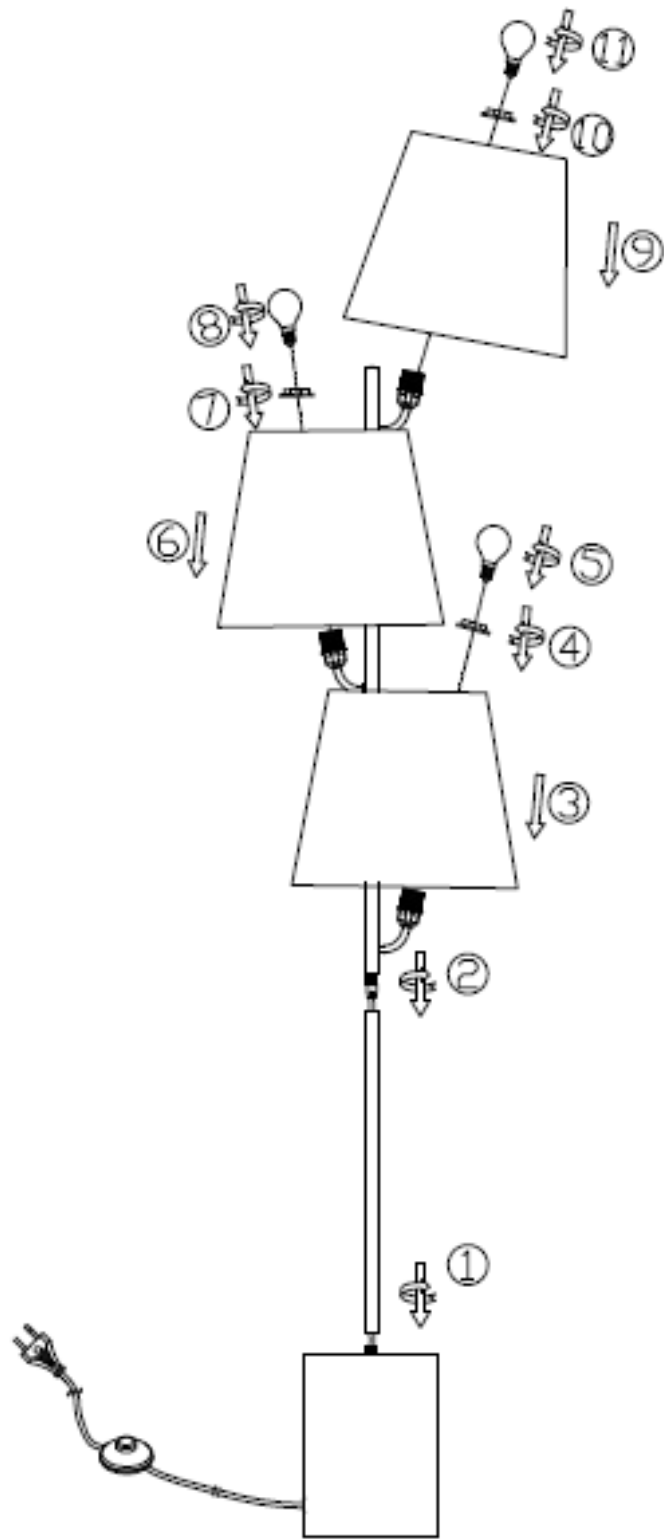

Item number: 34732/03/41

Technical details

Materials used:	Metal pole + concrete base + fabric shade
Color:	Concrete
Dimmable and how is fixture dimmable	
Size:	Height: 168cm
	Length: 42cm
	Width: 42cm
	Net weight: 4.82kg
Power requirements:	220V-240V~50Hz
Bulb type and maximum wattage:	E14 Max.40W
Number of bulbs:	3 x E14
IP degree:	IP20