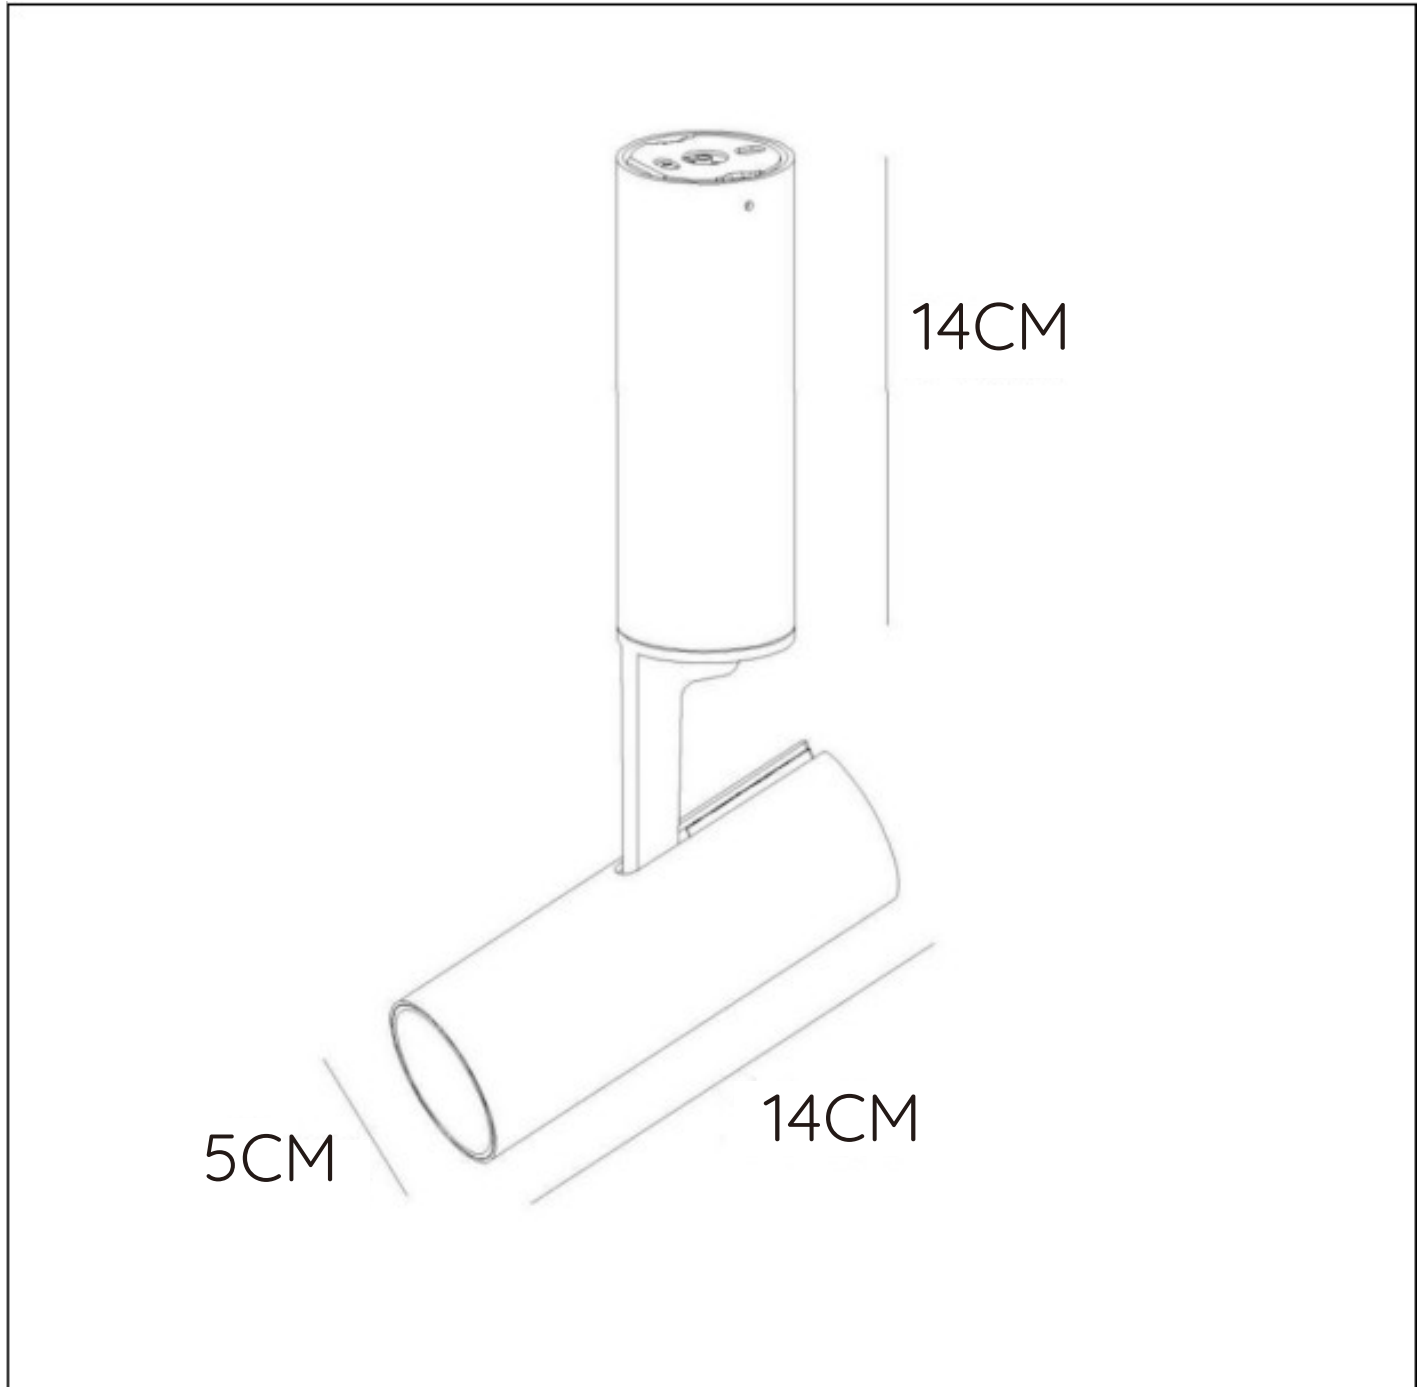

LUCIDE

item number : 35909/13/30  
 EAN code : 5411212351586

**GREG-LED**

## General

**Dimensions LxWxH :** 14 cm x 5 cm x 28 cm  
**Height minimum :** 28 cm  
**Height maximum :** 28 cm  
**Dimensions shade LxWxH :** -  
**Main material :** Aluminum  
**Ceiling rose material :** -  
**Color :** Black  
**Style :** Modern  
**Shape :** Cylinder  
**Weight :** 0,62 kg  
**Warranty :** 3 years

## Product specifications

**Dimmable :** No  
**Light direction :** Downlight  
**Adjustable in height :** Not In Height  
 Adjustable  
**Directional :** Rotatable & Titable  
**Cable :** No Cable On Product(360 Degree)  
**Cable length :** -  
**Sensor :** Without Sensor  
**Control :** Light Switch Control  
**IP-Class :** 20  
**Electric class :** 2  
**Light source including ?:** Yes  
**Lamp socket :** Integrated LED  
**Light source number :** 1  
**Power requirements :** 220-240V~50/60Hz  
**Bulb type & maximum wattage :** LED- max.13W

# GREG-LED

Item number : 35909/13/30

EAN code : 5411212351586

L U C I D E

INSTALLATION DRAWING SPECIFICATIONS

1

2

3