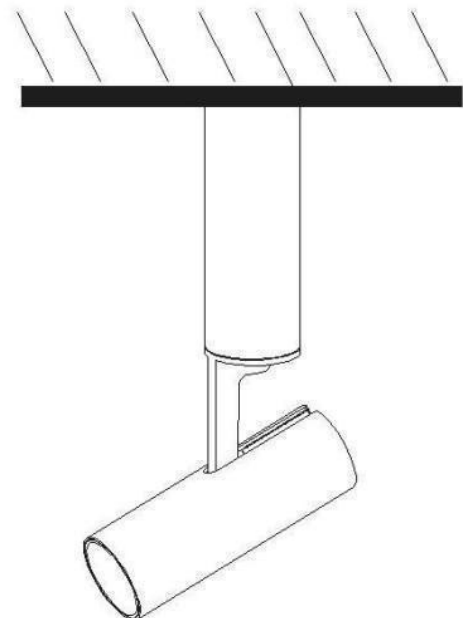

Dit product bevat een lichtbron van energie-efficiëntieklasse G
Ce produit contient une source lumineuse de classe énergétique G
This product contains a light source of energy efficiency class G
Dieses Produkt enthält eine Lichtquelle der Energieeffizienzklasse G
Ten produkt zawiera źródło światła o klasie efektywności energetycznej G