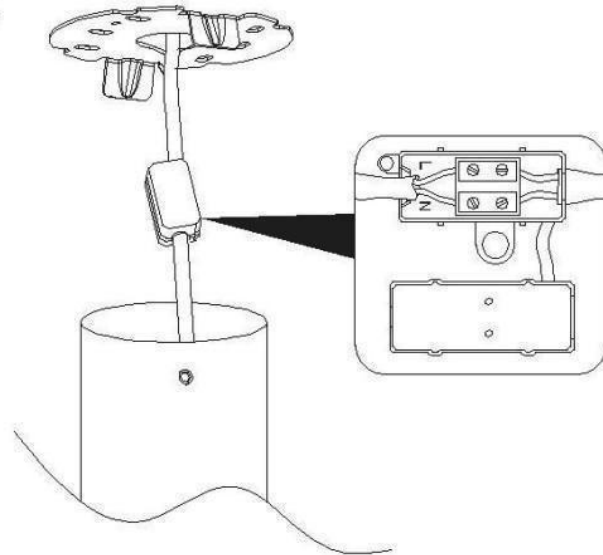

## General

**Dimensions LxWxH :** 14 cm x 5 cm x 28 cm  
**Height minimum :** 28 cm  
**Height maximum :** 28 cm  
**Dimensions shade LxWxH :** -  
**Main material :** Aluminum  
**Ceiling rose material :** -  
**Color :** Black  
**Style :** Modern  
**Shape :** Cylinder  
**Weight :** 0,62 kg  
**Warranty :** 3 years

## Product specifications

**Dimmable :** No  
**Light direction :** Downlight  
**Adjustable in height :** Not In Height  
 Adjustable  
**Directional :** Rotatable & Titable  
**Cable :** No Cable On Product(360 Degree)  
**Cable length :** -  
**Sensor :** Without Sensor  
**Control :** Light Switch Control  
**IP-Class :** 20  
**Electric class :** 2  
**Light source including ?:** Yes  
**Lamp socket :** Integrated LED  
**Light source number :** 1  
**Power requirements :** 220-240V~50/60Hz  
**Bulb type & maximum wattage :** LED- max.13W

# GREG-LED

Item number : 35909/13/30

EAN code : 5411212351586

L U C I D E

INSTALLATION DRAWING SPECIFICATIONS

1

2

3