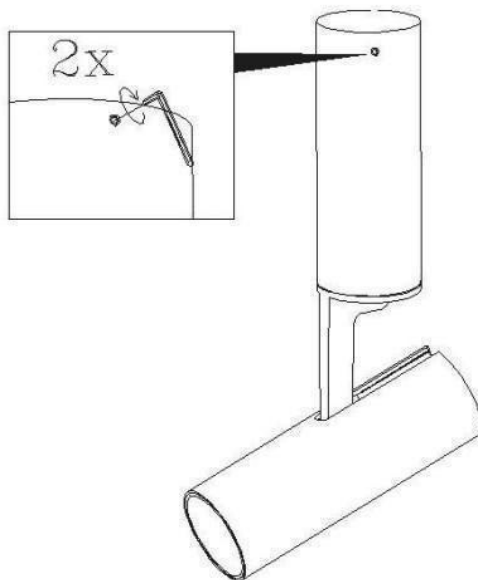

## General

**Dimensions LxWxH :** 14 cm x 5 cm x 28 cm  
**Height minimum :** 28 cm  
**Height maximum :** 28 cm  
**Dimensions shade LxWxH :** -  
**Main material :** Aluminum  
**Ceiling rose material :** -  
**Color :** Black  
**Style :** Modern  
**Shape :** Cylinder  
**Weight :** 0,62 kg  
**Warranty :** 3 years

## Product specifications

**Dimmable :** No  
**Light direction :** Downlight  
**Adjustable in height :** Not In Height  
 Adjustable  
**Directional :** Rotatable & Titable  
**Cable :** No Cable On Product(360 Degree)  
**Cable length :** -  
**Sensor :** Without Sensor  
**Control :** Light Switch Control  
**IP-Class :** 20  
**Electric class :** 2  
**Light source including ?:** Yes  
**Lamp socket :** Integrated LED  
**Light source number :** 1  
**Power requirements :** 220-240V~50/60Hz  
**Bulb type & maximum wattage :** LED- max.13W

# GREG-LED

Item number : 35909/13/30

EAN code : 5411212351586

L U C I D E

INSTALLATION DRAWING SPECIFICATIONS

1

2

3