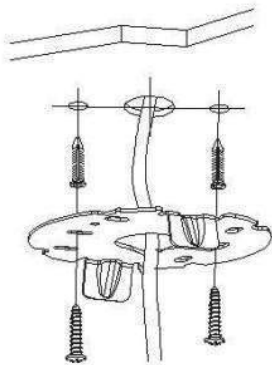

## General

**Dimensions LxWxH :** 14 cm x 5 cm x 28 cm

**Height minimum :** 28 cm

**Height maximum :** 28 cm

**Dimensions shade LxWxH :** -

**Main material :** Aluminum

**Ceiling rose material :** -

**Color :** White

## Product specifications

**Dimmable :** No

**Light direction :** Downlight

**Adjustable in height :** Not In Height  
Adjustable

**Directional :** Rotatable & Titable

**Cable :** No Cable On Product(360 Degree)

# GREG-LED

Item number : 35909/13/31

EAN code : 5411212351593

For more specifications, dimensions please visit

[www.lucide.com](http://www.lucide.com)

L U C I D E

INSTALLATION DRAWING SPECIFICATIONS

1