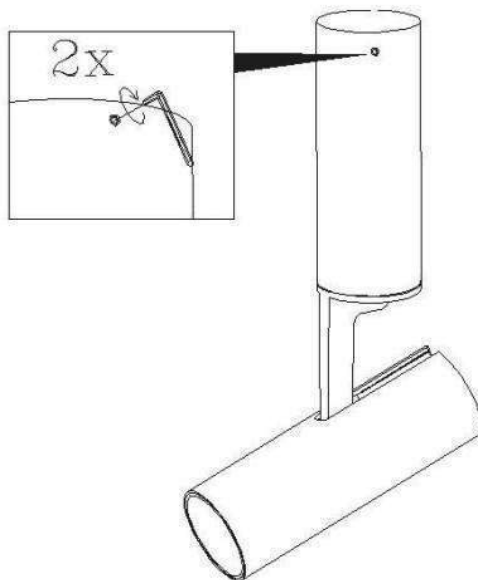

L U C I D E

INSTALLATION DRAWING SPECIFICATIONS

1

2

3

4

Dit product bevat een lichtbron van energie-efficiëntieklasse G
Ce produit contient une source lumineuse de classe énergétique G
This product contains a light source of energy efficiency class G
Dieses Produkt enthält eine Lichtquelle der Energieeffizienzklasse G
Ten produkt zawiera ród o wiat a o klasie efektywno ci energetycznej G