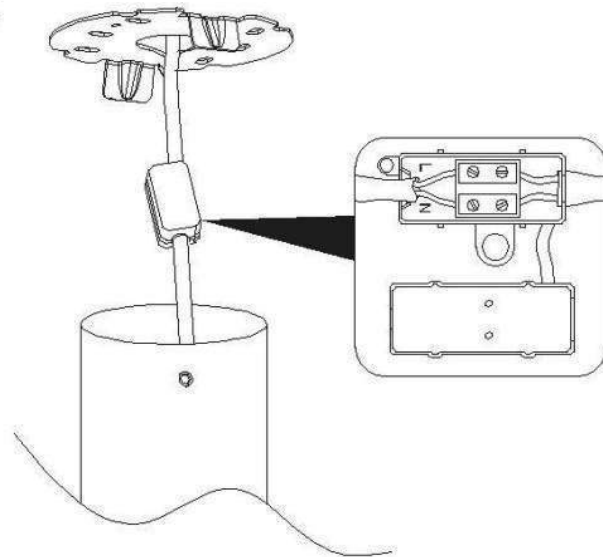

L U C I D E

INSTALLATION DRAWING SPECIFICATIONS

1

2

3

4

Dit product bevat een lichtbron van energie-efficiëntieklasse G
Ce produit contient une source lumineuse de classe énergétique G
This product contains a light source of energy efficiency class G
Dieses Produkt enthält eine Lichtquelle der Energieeffizienzklasse G
Ten produkt zawiera ród o wiat a o klasie efektywno ci energetycznej G