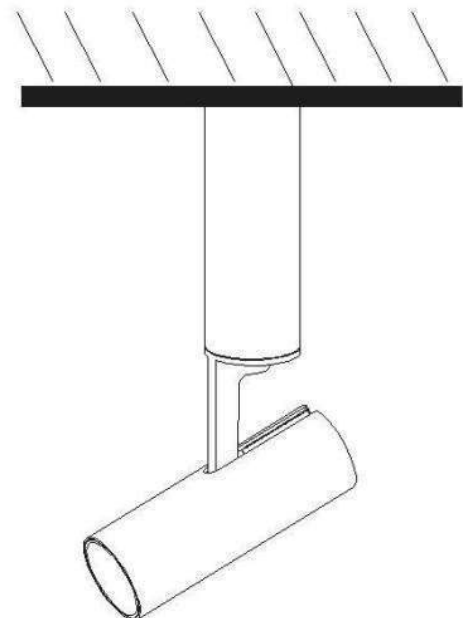

Dit product bevat een lichtbron van energie-efficiëntieklasse G
Ce produit contient une source lumineuse de classe énergétique G
This product contains a light source of energy efficiency class G
Dieses Produkt enthält eine Lichtquelle der Energieeffizienzklasse G
Ten produkt zawiera ród o wiat a o klasie efektywno ci energetycznej G