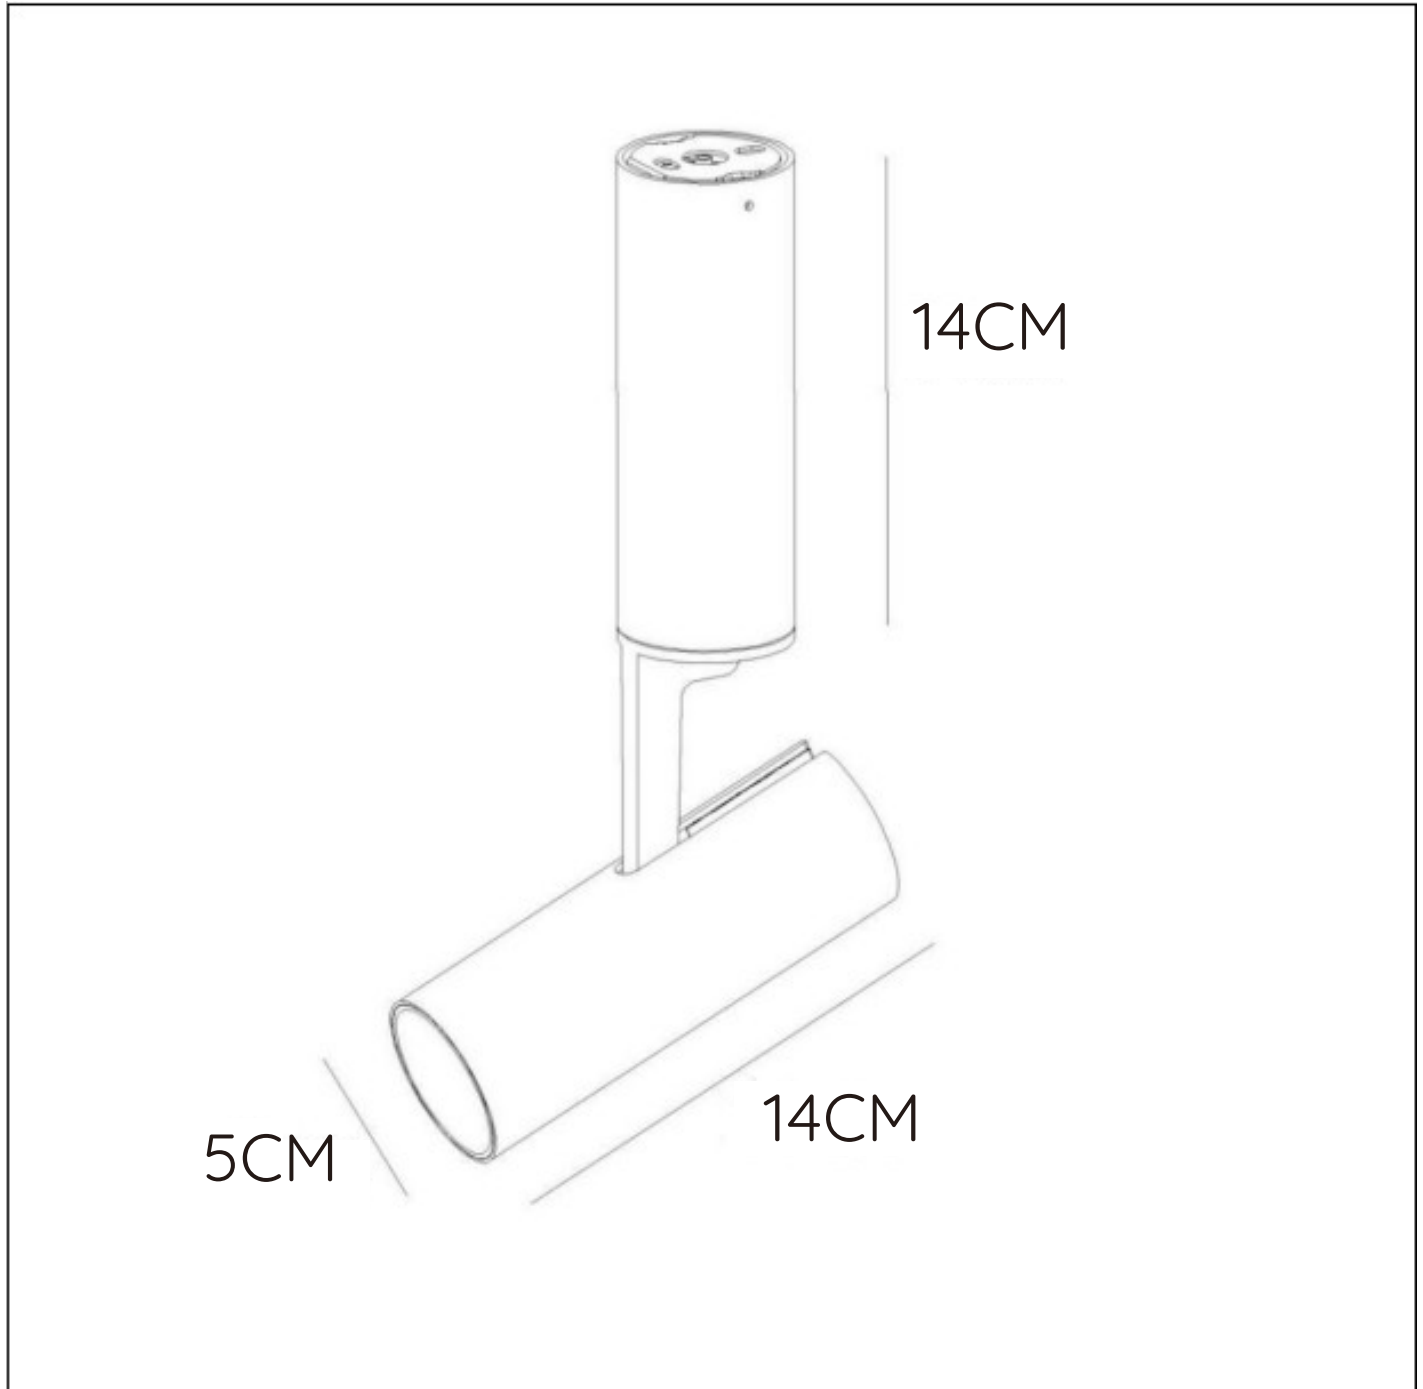

## General

**Dimensions LxWxH :** 14 cm x 5 cm x 28 cm

**Height minimum :** 28 cm

**Height maximum :** 28 cm

**Dimensions shade LxWxH :** -

**Main material :** Aluminum

**Ceiling rose material :** -

**Color :** White

## Product specifications

**Dimmable :** No

**Light direction :** Downlight

**Adjustable in height :** Not In Height  
Adjustable

**Directional :** Rotatable & Titable

**Cable :** No Cable On Product(360 Degree)

**Power requirements :** 220-240V~50/60Hz

**Bulb type & maximum wattage :** LED- max.13W

For more specifications of this product please visit

[www.lucide.com](http://www.lucide.com)

# GREG-LED

Item number : 35909/13/31

EAN code : 5411212351593

For more specifications, dimensions please visit

[www.lucide.com](http://www.lucide.com)

L U C I D E

INSTALLATION DRAWING SPECIFICATIONS

1