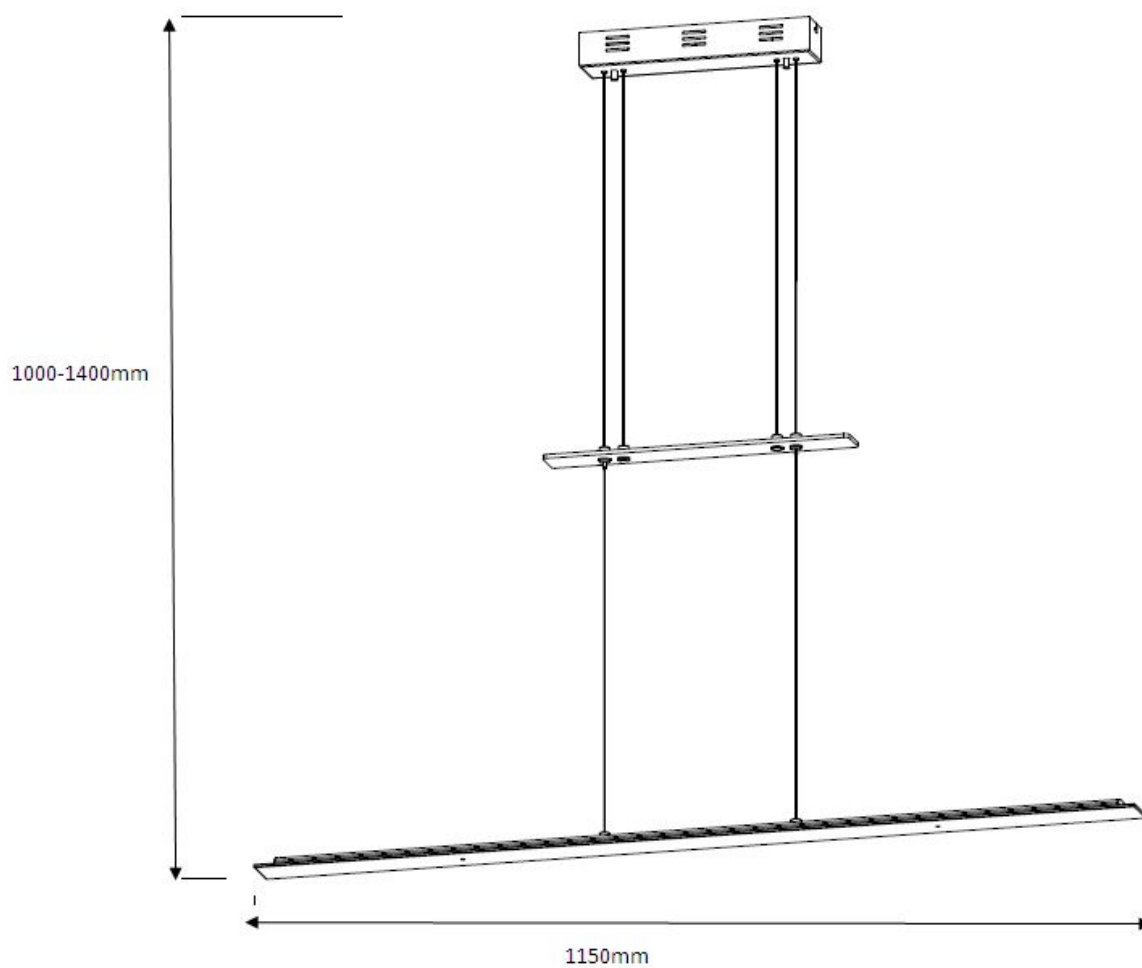

Line drawing of the item (with outline dimensions)

Item number:36403/30/12

Installation drawing (the same as it in its instruction manual)

Technical details

| | |
|--|---|
| materials used: | Metal,Glass |
| color: | Satin nickel |
| dimmable and how is the fixture dimmable: | Driver dimmable |
| size: Height: Length: Width: Net Weight: | 1000-1400mm 1150mm 60mm 2.7KGS |
| power requirements: | 220-240~50Hz |
| bulb type and maximum Wattage: | LED 6W |
| number of bulbs: | 5xLED |
| IP degree: | IP20 |