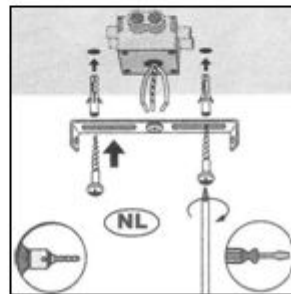

Line drawing of the item (with outline dimensions)

Item number:36403/30/12

Installation drawing (the same as it in its instruction manual)

Technical details

| | |
|--|---|
| materials used: | Metal,Glass |
| color: | Satin nickel |
| dimmable and how is the fixture dimmable: | Driver dimmable |
| size: Height: Length: Width: Net Weight: | 1000-1400mm 1150mm 60mm 2.7KGS |
| power requirements: | 220-240~50Hz |
| bulb type and maximum Wattage: | LED 6W |
| number of bulbs: | 5xLED |
| IP degree: | IP20 |