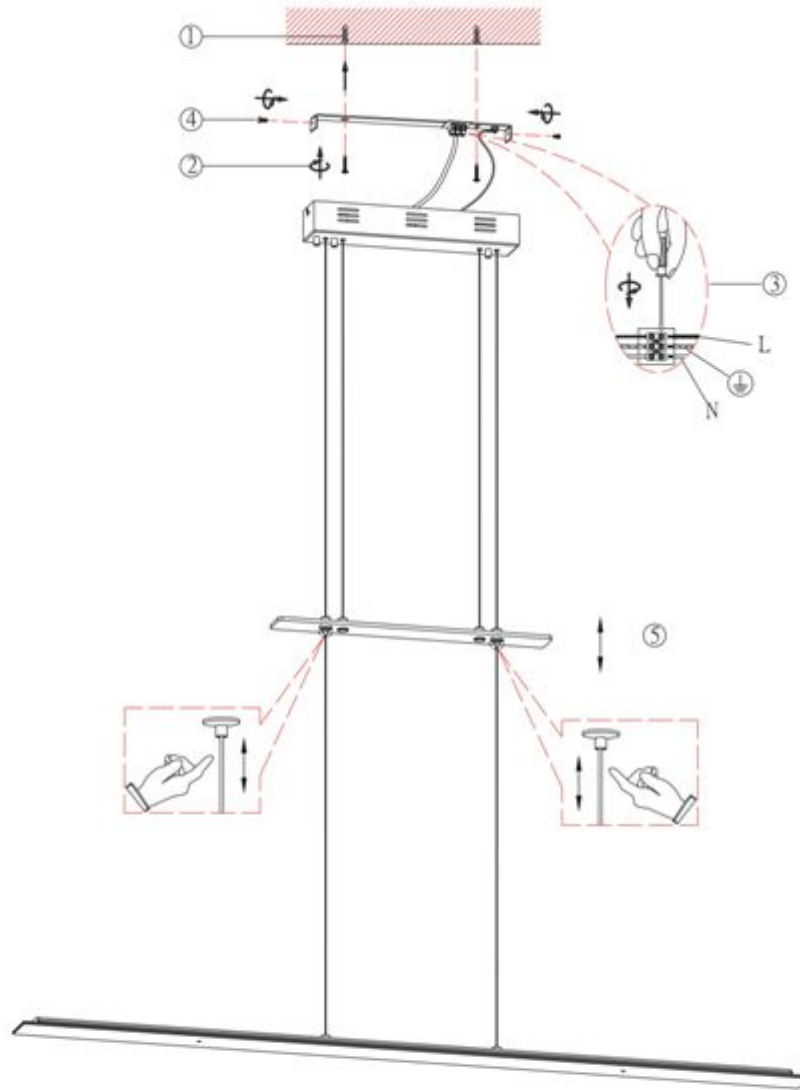

Line drawing of the item (with outline dimensions)

Item number:36403/30/12

Installation drawing (the same as it in its instruction manual)

Technical details

| | |
|--|---|
| materials used: | Metal,Glass |
| color: | Satin nickel |
| dimmable and how is the fixture dimmable: | Driver dimmable |
| size: Height: Length: Width: Net Weight: | 1000-1400mm 1150mm 60mm 2.7KGS |
| power requirements: | 220-240~50Hz |
| bulb type and maximum Wattage: | LED 6W |
| number of bulbs: | 5xLED |
| IP degree: | IP20 |