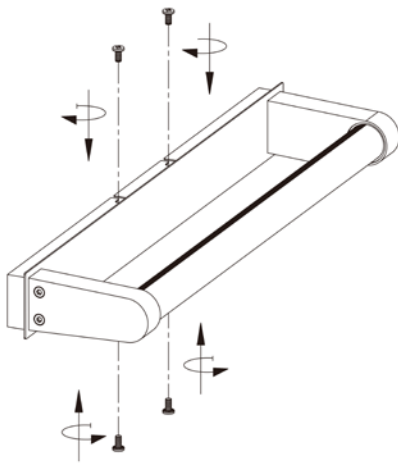

Line drawing of the item

Item number: 39211/10/11

Installation drawing

1

2

3

4

Technical details

| | |
|---|---|
| materials used: | Metal |
| color: | Shiny chrome |
| dimmable and how is the fixture dimmable: | |
| size: | Height: 10.6 cm Length: 61.2 cm Width: 4.8 cm Net Weight: 1.0 kg |
| power requirements: | 220-240V 50Hz |
| bulb type and maximum Wattage: | T8 LED 10W |
| number of bulbs: | 1xT8 LED |
| IP degree: | IP44 |