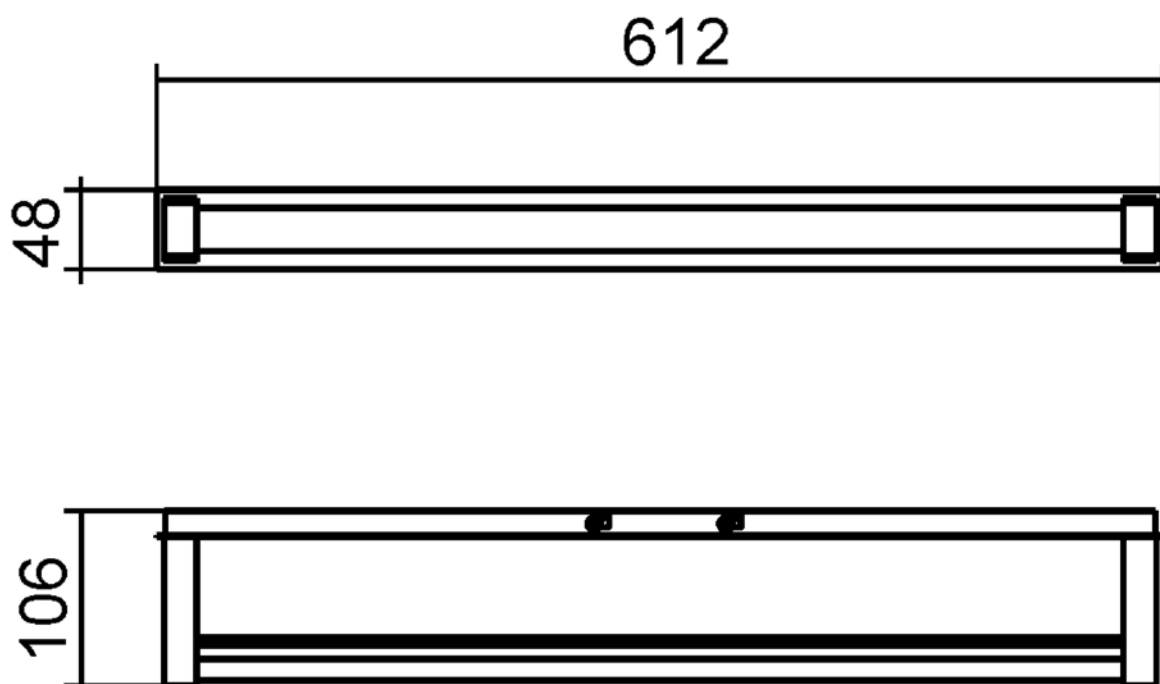

Line drawing of the item

Item number: 39211/10/11

Installation drawing

1

2

3

4

Technical details

| | |
|---|---|
| materials used: | Metal |
| color: | Shiny chrome |
| dimmable and how is the fixture dimmable: | |
| size: | Height: 10.6 cm Length: 61.2 cm Width: 4.8 cm Net Weight: 1.0 kg |
| power requirements: | 220-240V 50Hz |
| bulb type and maximum Wattage: | T8 LED 10W |
| number of bulbs: | 1xT8 LED |
| IP degree: | IP44 |