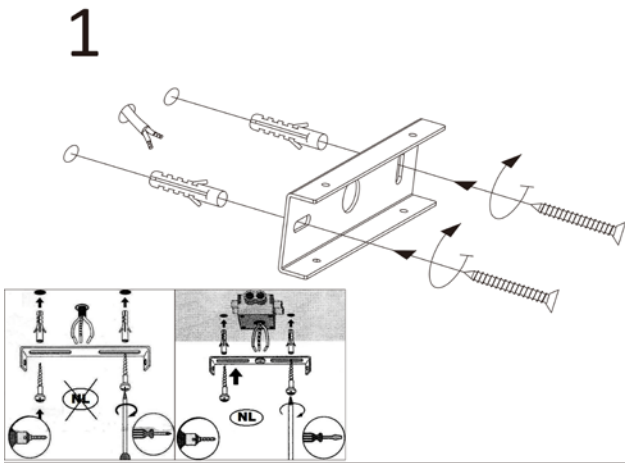

Line drawing of the item

Item number: 39211/10/11

Installation drawing

1

2

3

4

Technical details

| | |
|---|---|
| materials used: | Metal |
| color: | Shiny chrome |
| dimmable and how is the fixture dimmable: | |
| size: | Height: 10.6 cm Length: 61.2 cm Width: 4.8 cm Net Weight: 1.0 kg |
| power requirements: | 220-240V 50Hz |
| bulb type and maximum Wattage: | T8 LED 10W |
| number of bulbs: | 1xT8 LED |
| IP degree: | IP44 |