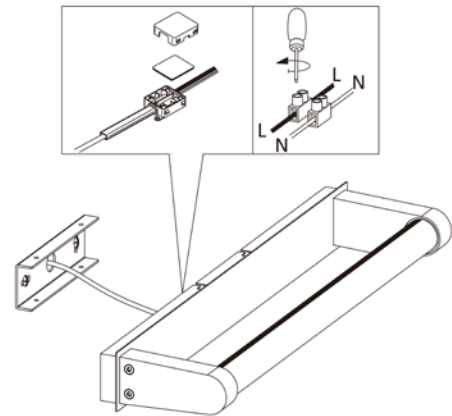

Line drawing of the item

Item number: 39211/10/11

Installation drawing

1

2

3

4

Technical details

| | |
|---|---|
| materials used: | Metal |
| color: | Shiny chrome |
| dimmable and how is the fixture dimmable: | |
| size: | Height: 10.6 cm Length: 61.2 cm Width: 4.8 cm Net Weight: 1.0 kg |
| power requirements: | 220-240V 50Hz |
| bulb type and maximum Wattage: | T8 LED 10W |
| number of bulbs: | 1xT8 LED |
| IP degree: | IP44 |