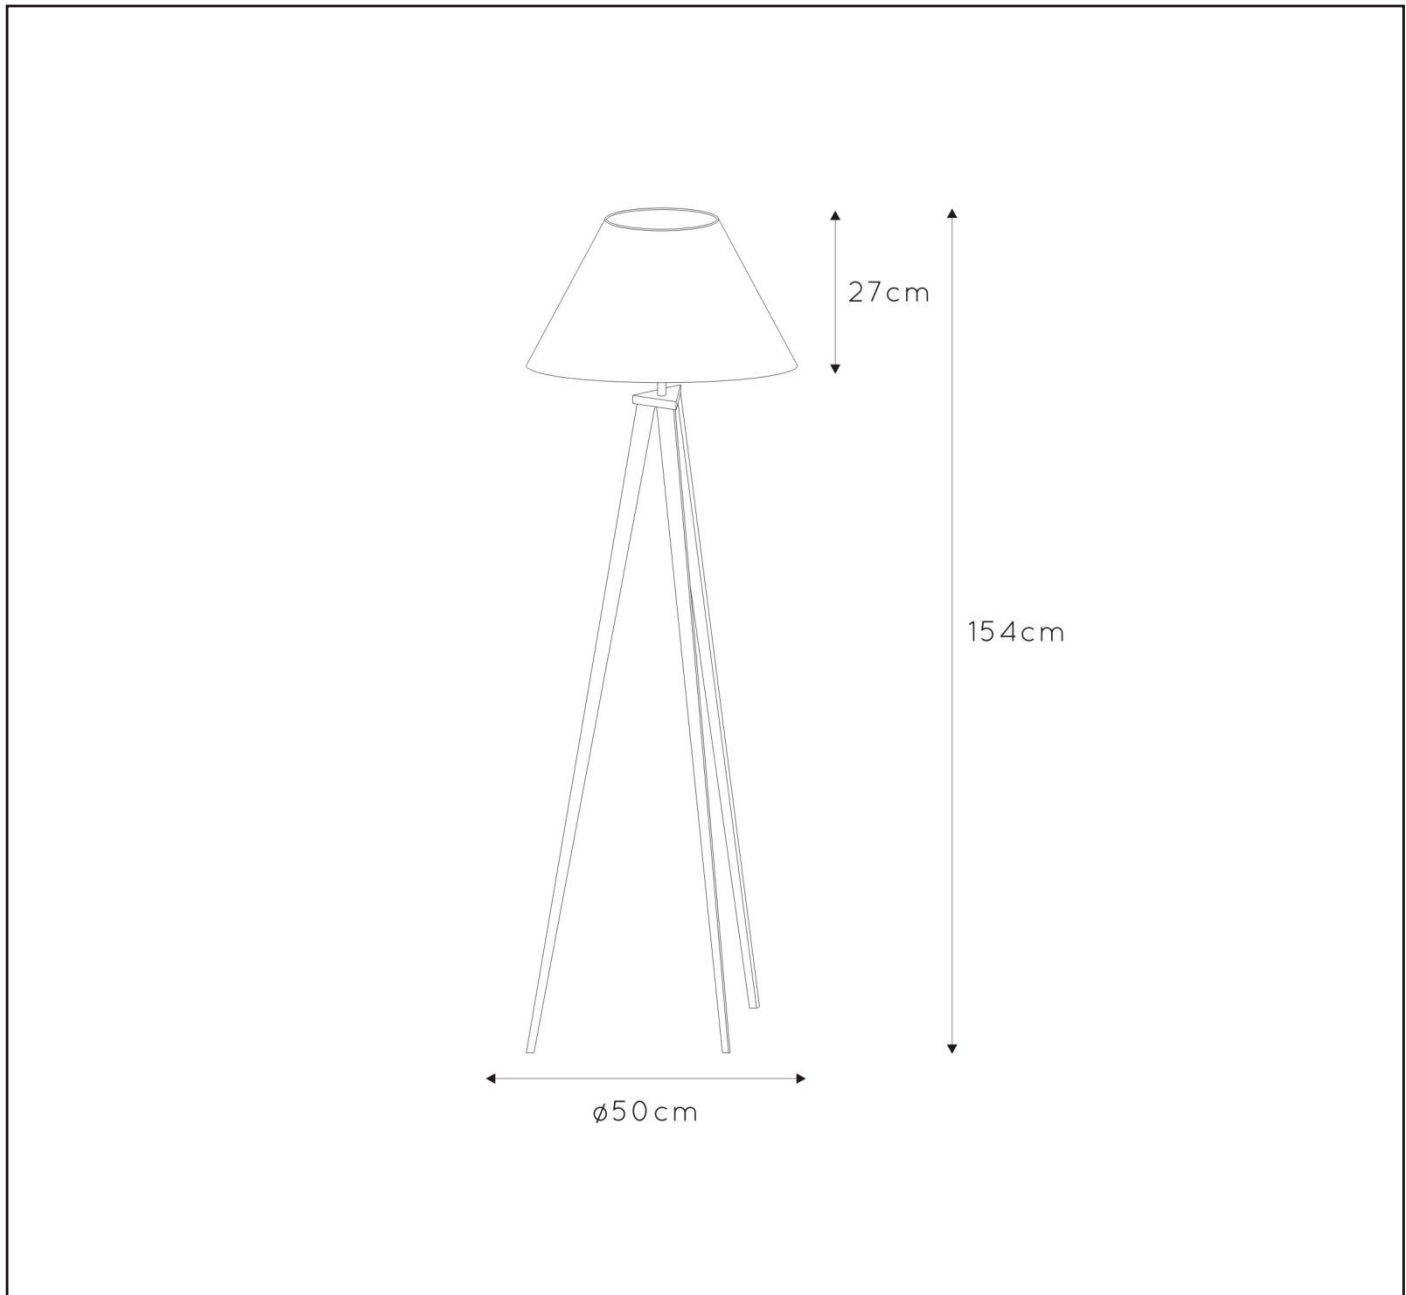

LUCIDE

RECOMMENDED
LUCIDE LIGHT
SOURCE

49022/05/67
Light source dimmable : Yes
Light source incl. : No

General

Dimensions LxWxH : Ø 50 cm x 154 cm
Height minimum : -
Height maximum : 154 cm
Dimensions shade LxWxH : Ø 50cmxØ21 cm
x27cm
Main material : Steel+wood veneer+fabric
Ceiling rose material : -
Color : Nature wood with black shade/
Style : Modern
Shape : As shown
Weight : 0.6/2.4kg
Warranty : 2 years

Product specifications

Dimmable : No
Light direction : Diffuse
Adjustable in height : No
Directional : No
Cable : Yes, Cable on product
Cable length : 200cm
Sensor : Without Sensor
Control : Light Switch Control
IP-Class : 20
Electric class : 2
Light source including ? : No
Lamp socket : E27
Light source number : 1
Power requirements : 220-240V~50Hz
Bulb type & maximum wattage: E27 max.60W

For more specifications of this product please visit
www.lucide.com

LUCIDE

TECHNICAL DRAWING & DIMENSIONS

JOLLI

item number : 42702/81/30

EAN code : 5411212420909

For more specifications, dimensions please visit
www.lucide.com