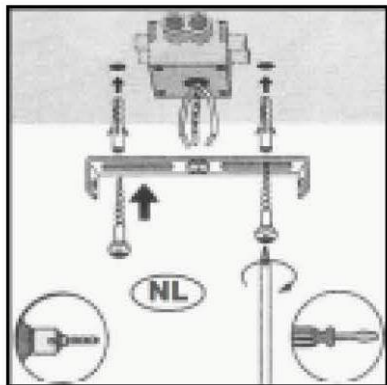

LUCIDE

Item number: 45452/40/97

Technical details

Materials used:	Metal
Color:	97 RUSTY BROWN
Dimmable and how is fixture dimmable	
Size:	Height: 159cm
	Length: 40.5cm
	Width: 40.5cm
	Net weight: 1.67kg
Power requirements:	220-240V~50Hz
Bulb type and maximum wattage:	E27 Max.40W
Number of bulbs:	1xE27
IP degree:	IP20