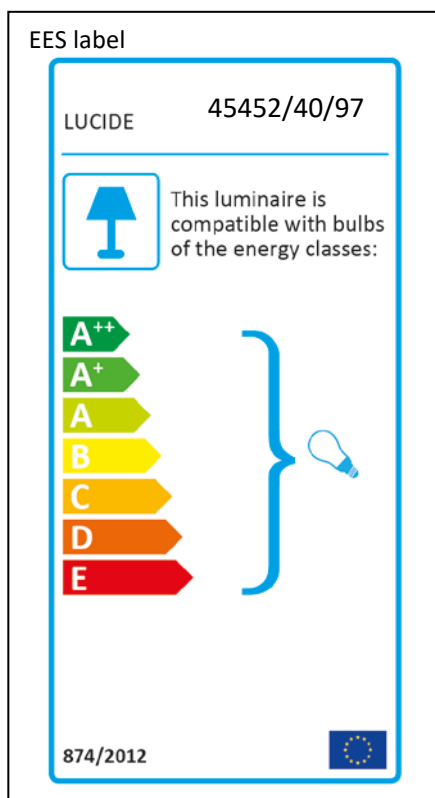

Von der Garantie ausgenommen: 1. Gebrochene Glasteile der Fassung werden nur innerhalb von 14 Tagen ab Kauf durch den Endkunden ersetzt. 2. Normaler Verschleiß, Verfärbungen aufgrund des normalen Gebrauchs. 3. Beschädigungen aufgrund externer Ursachen wie Feuer, Wasser, unsachgemäße Nutzung/ Installation oder Wartung des Produkts.

Kunden müssen das defekte Produkt/Teil und den Originalkaufbeleg einsenden, um Garantieansprüche geltend zu machen.

Deklaracja gwarancji:

LucideNV gwarantuje, że dostarczone produkty będą wolne od defektów materiałowych oraz produkcyjnych przez okres 2 lat od daty zakupu przez użytkownika końcowego, jeżeli urządzenie jest zainstalowane i prawidłowo utrzymywane zgodnie z instrukcją obsługi.

Wyłączenie z gwarancji: 1. Rozbite szkło zostanie wymienione tylko do 14 dni od momentu zakupu przez użytkownika końcowego. 2. Normalne zużycie, utrata koloru w wyniku normalnego użytkowania. 3. Uszkodzenie spowodowane czynnikami zewnętrznymi takimi, jak ogień, woda, nieprawidłowe używanie/ instalacja lub utrzymywanie produktu.

W celu uzyskania gwarancji klient musi zwrócić uszkodzony przedmiot oraz oryginalny dowód zakupu.

Other languages of the manual and further explanations can be found on our website.