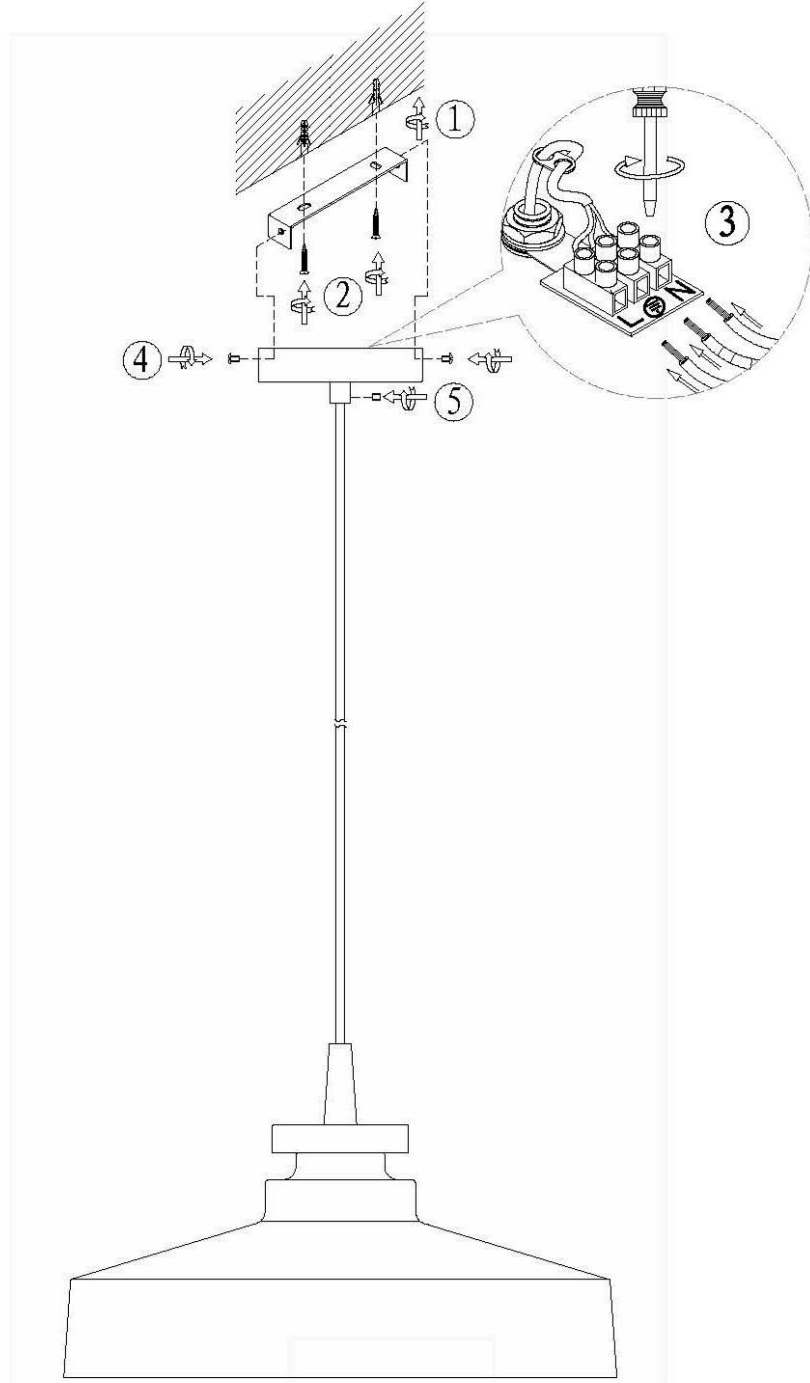

LUCIDE

Item number: 45452/40/97

Technical details

Materials used:	Metal
Color:	97 RUSTY BROWN
Dimmable and how is fixture dimmable	
Size:	Height: 159cm
	Length: 40.5cm
	Width: 40.5cm
	Net weight: 1.67kg
Power requirements:	220-240V~50Hz
Bulb type and maximum wattage:	E27 Max.40W
Number of bulbs:	1xE27
IP degree:	IP20