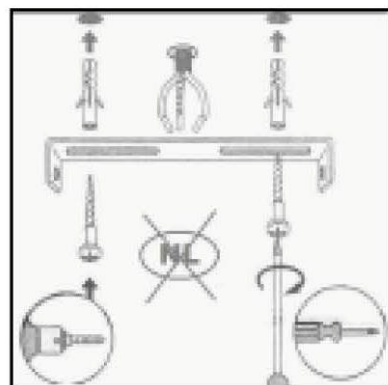

LUCIDE

Item number: 45452/40/97

Technical details

Materials used:	Metal
Color:	97 RUSTY BROWN
Dimmable and how is fixture dimmable	
Size:	Height: 159cm
	Length: 40.5cm
	Width: 40.5cm
	Net weight: 1.67kg
Power requirements:	220-240V~50Hz
Bulb type and maximum wattage:	E27 Max.40W
Number of bulbs:	1xE27
IP degree:	IP20