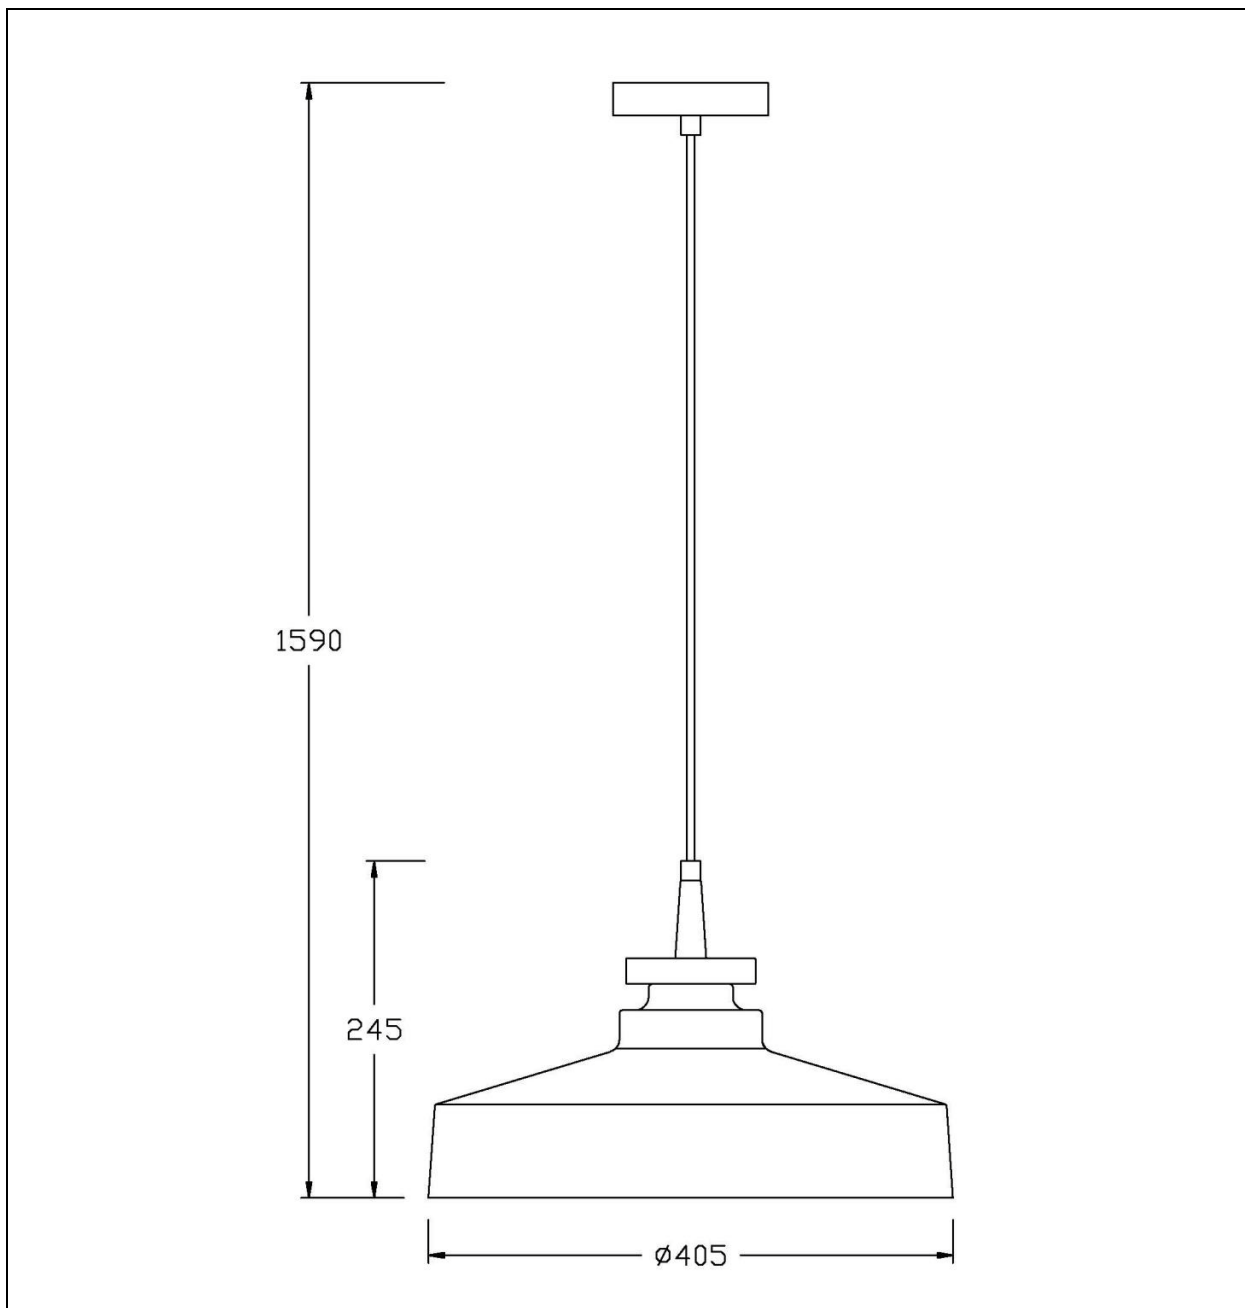

LUCIDE

Item number: 45452/40/97

Technical details

Materials used:	Metal
Color:	97 RUSTY BROWN
Dimmable and how is fixture dimmable	
Size:	Height: 159cm
	Length: 40.5cm
	Width: 40.5cm
	Net weight: 1.67kg
Power requirements:	220-240V~50Hz
Bulb type and maximum wattage:	E27 Max.40W
Number of bulbs:	1xE27
IP degree:	IP20