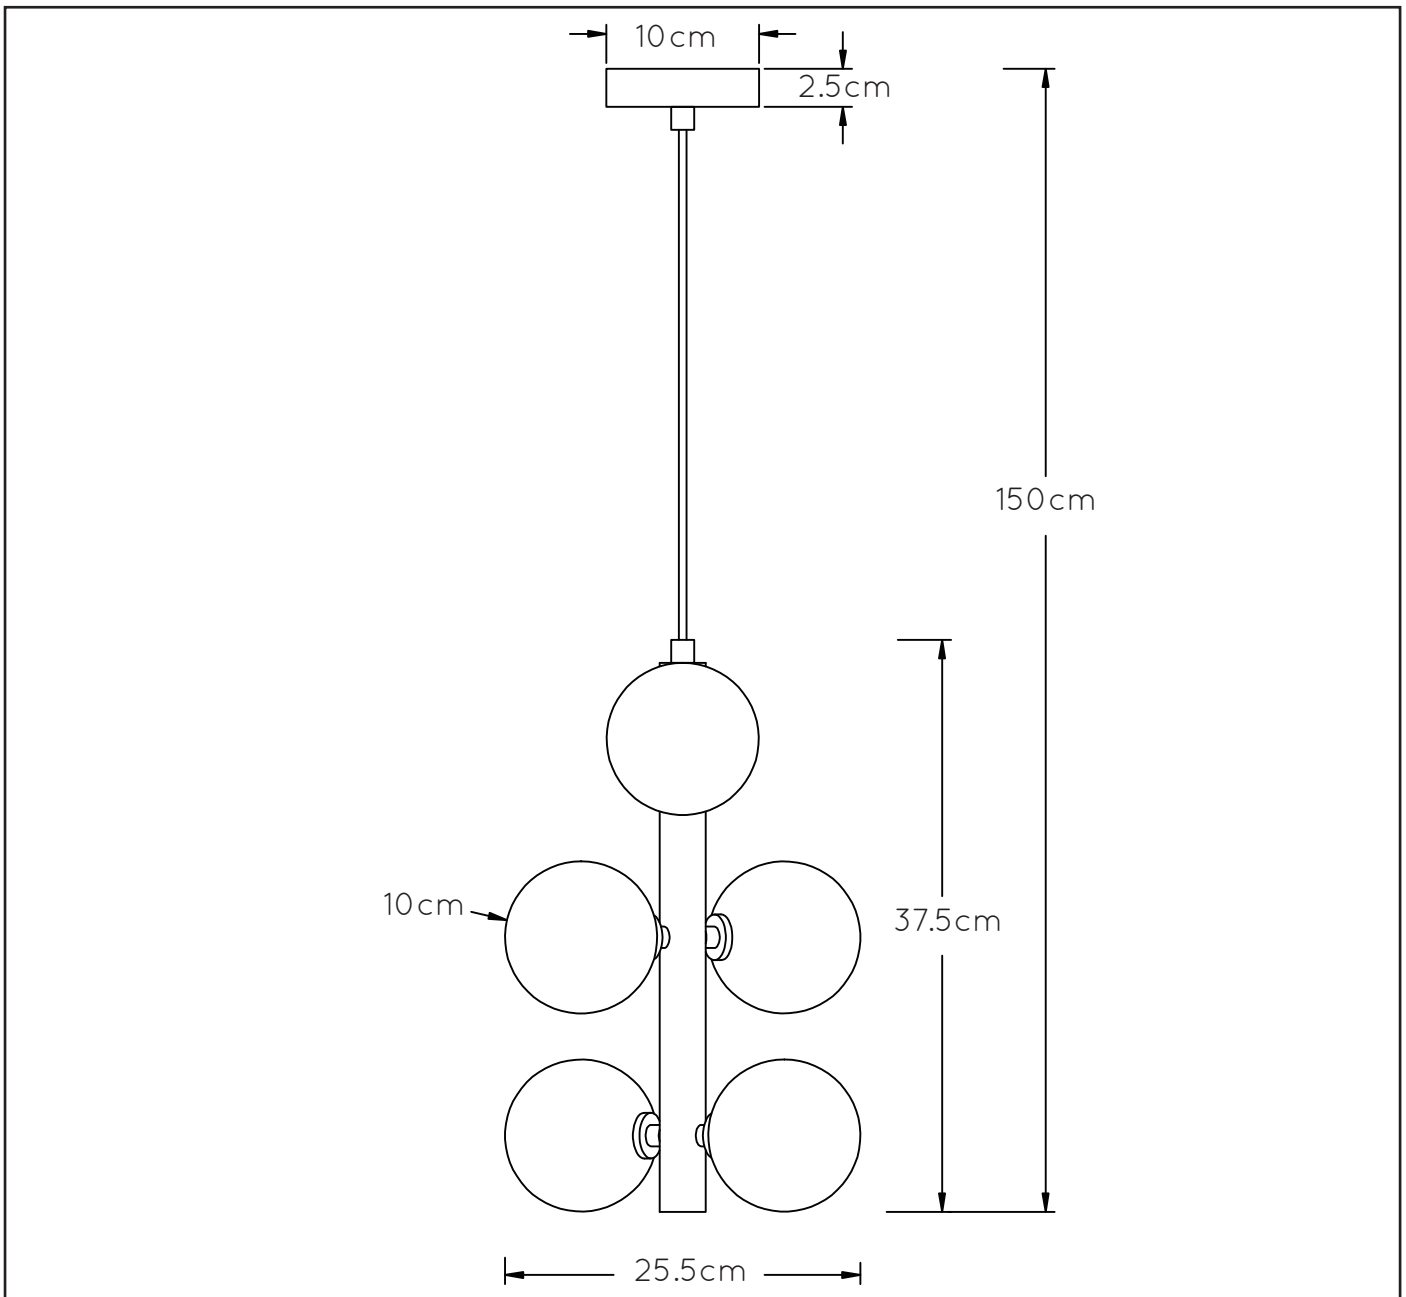

### General

**Dimensions LxWxH :** 25.5 cm x 25.5 cm x 150 cm  
**Height minimum :** 40cm  
**Height maximum :** 150 cm  
**Dimensions shade LxWxH :** 25.5 cm x 25.5 cm x 25.5 cm  
**Main material :** Metal  
**Ceiling rose material :** Metal  
**Color :** Matt black with smoking glass  
**Style :** Vintage  
**Shape:** Ball  
**Weight :** 1,1 kg  
**Warranty :** 2 years

### Product specifications

**Dimmable :** No  
**Light direction :** Around (Diffuse)  
**Adjustable in height :** Yes  
(Before Installation)  
**Directional :** Not Directional  
**Cable :** No, Cable In Product  
**Cable length :** 75cm  
**Sensor :** Without Sensor  
**Control :** Light Switch Control  
**IP-Class :** 20  
**Electric class :** 1  
**Light source including? :** No  
**Lamp socket :** G9  
**Light source number :** 6  
**Power requirements :** 220-240V~50Hz  
**Bulb type & maximum wattage :** G9 - max.28W

# TYCHO

Item number :45474/06/30

EAN code : 5411212450951

For more specifications, dimensions please visit

[www.lucide.com](http://www.lucide.com)

## INSTALLATION DRAWING SPECIFICATIONS

1

2

3

4