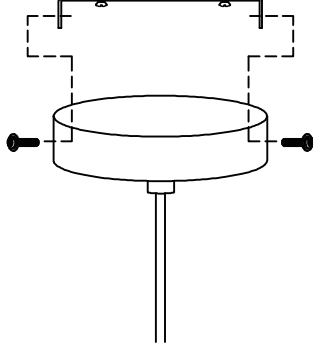

### General

**Dimensions LxWxH :** 25.5 cm x 25.5 cm x 150 cm  
**Height minimum :** 40cm  
**Height maximum :** 150 cm  
**Dimensions shade LxWxH :** 25.5 cm x 25.5 cm x 25.5 cm  
**Main material :** Metal  
**Ceiling rose material :** Metal  
**Color :** Matt black with smoking glass  
**Style :** Vintage  
**Shape:** Ball  
**Weight :** 1,1 kg  
**Warranty :** 2 years

### Product specifications

**Dimmable :** No  
**Light direction :** Around (Diffuse)  
**Adjustable in height :** Yes  
(Before Installation)  
**Directional :** Not Directional  
**Cable :** No, Cable In Product  
**Cable length :** 75cm  
**Sensor :** Without Sensor  
**Control :** Light Switch Control  
**IP-Class :** 20  
**Electric class :** 1  
**Light source including? :** No  
**Lamp socket :** G9  
**Light source number :** 6  
**Power requirements :** 220-240V~50Hz  
**Bulb type & maximum wattage :** G9 - max.28W

## INSTALLATION DRAWING SPECIFICATIONS

1

2

3

4