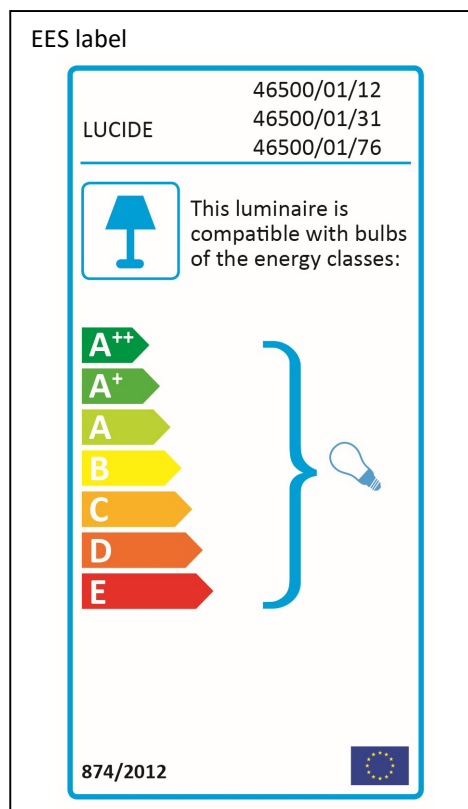

Von der Garantie ausgenommen: 1. Gebrochene Glasteile der Fassung werden nur innerhalb von 14 Tagen ab Kauf durch den Endkunden ersetzt. 2. Normaler Verschleiß, Verfärbungen aufgrund des normalen Gebrauchs. 3. Beschädigungen aufgrund externer Ursachen wie Feuer, Wasser, unsachgemäße Nutzung/ Installation oder Wartung des Produkts.

Kunden müssen das defekte Produkt/Teil und den Originalkaufbeleg einsenden, um Garantieansprüche geltend zu machen.

Deklaracja gwarancji:

LucideNV gwarantuje, że dostarczone produkty będą wolne od defektów materiałowych oraz produkcyjnych przez okres 2 lat od daty zakupu przez użytkownika końcowego, jeżeli urządzenie jest zainstalowane i prawidłowo utrzymywane zgodnie z instrukcją obsługi.

Wyłączenie z gwarancji: 1. Rozbite szkło zostanie wymienione tylko do 14 dni od momentu zakupu przez użytkownika końcowego. 2. Normalne zużycie, utrata koloru w wyniku normalnego użytkowania. 3. Uszkodzenie spowodowane czynnikami zewnętrznymi takimi, jak ogień, woda, nieprawidłowe używanie/ instalacja lub utrzymywanie produktu.

W celu uzyskania gwarancji klient musi zwrócić uszkodzony przedmiot oraz oryginalny dowód zakupu.

Other languages of the manual and further explanations can be found on our website.