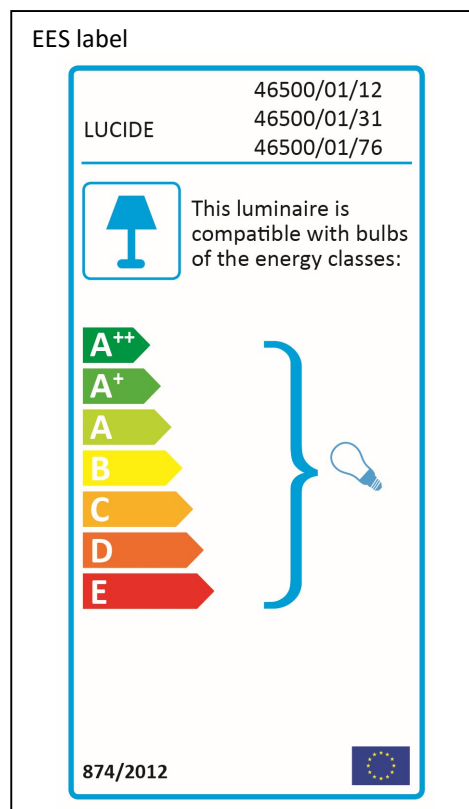

Von der Garantie ausgenommen: 1. Gebrochene Glasteile der Fassung werden nur innerhalb von 14 Tagen ab Kauf durch den Endkunden ersetzt. 2. Normaler Verschleiß, Verfärbungen aufgrund des normalen Gebrauchs. 3. Beschädigungen aufgrund externer Ursachen wie Feuer, Wasser, unsachgemäße Nutzung/ Installation oder Wartung des Produkts.

Kunden müssen das defekte Produkt/Teil und den Originalkaufbeleg einsenden, um Garantieansprüche geltend zu machen.

Deklaracja gwarancji:

LucideNV gwarantuje, że dostarczone produkty będą wolne od defektów materiałowych oraz produkcyjnych przez okres 2 lat od daty zakupu przez użytkownika końcowego, jeżeli urządzenie jest zainstalowane i prawidłowo utrzymywane zgodnie z instrukcją obsługi.

Wyłączenie z gwarancji: 1. Rozbite szkło zostanie wymienione tylko do 14 dni od momentu zakupu przez użytkownika końcowego. 2. Normalne zużycie, utrata koloru w wyniku normalnego użytkowania. 3. Uszkodzenie spowodowane czynnikami zewnętrznymi takimi, jak ogień, woda, nieprawidłowe używanie/ instalacja lub utrzymywanie produktu.

W celu uzyskania gwarancji klient musi zwrócić uszkodzony przedmiot oraz oryginalny dowód zakupu.

Other languages of the manual and further explanations can be found on our website.