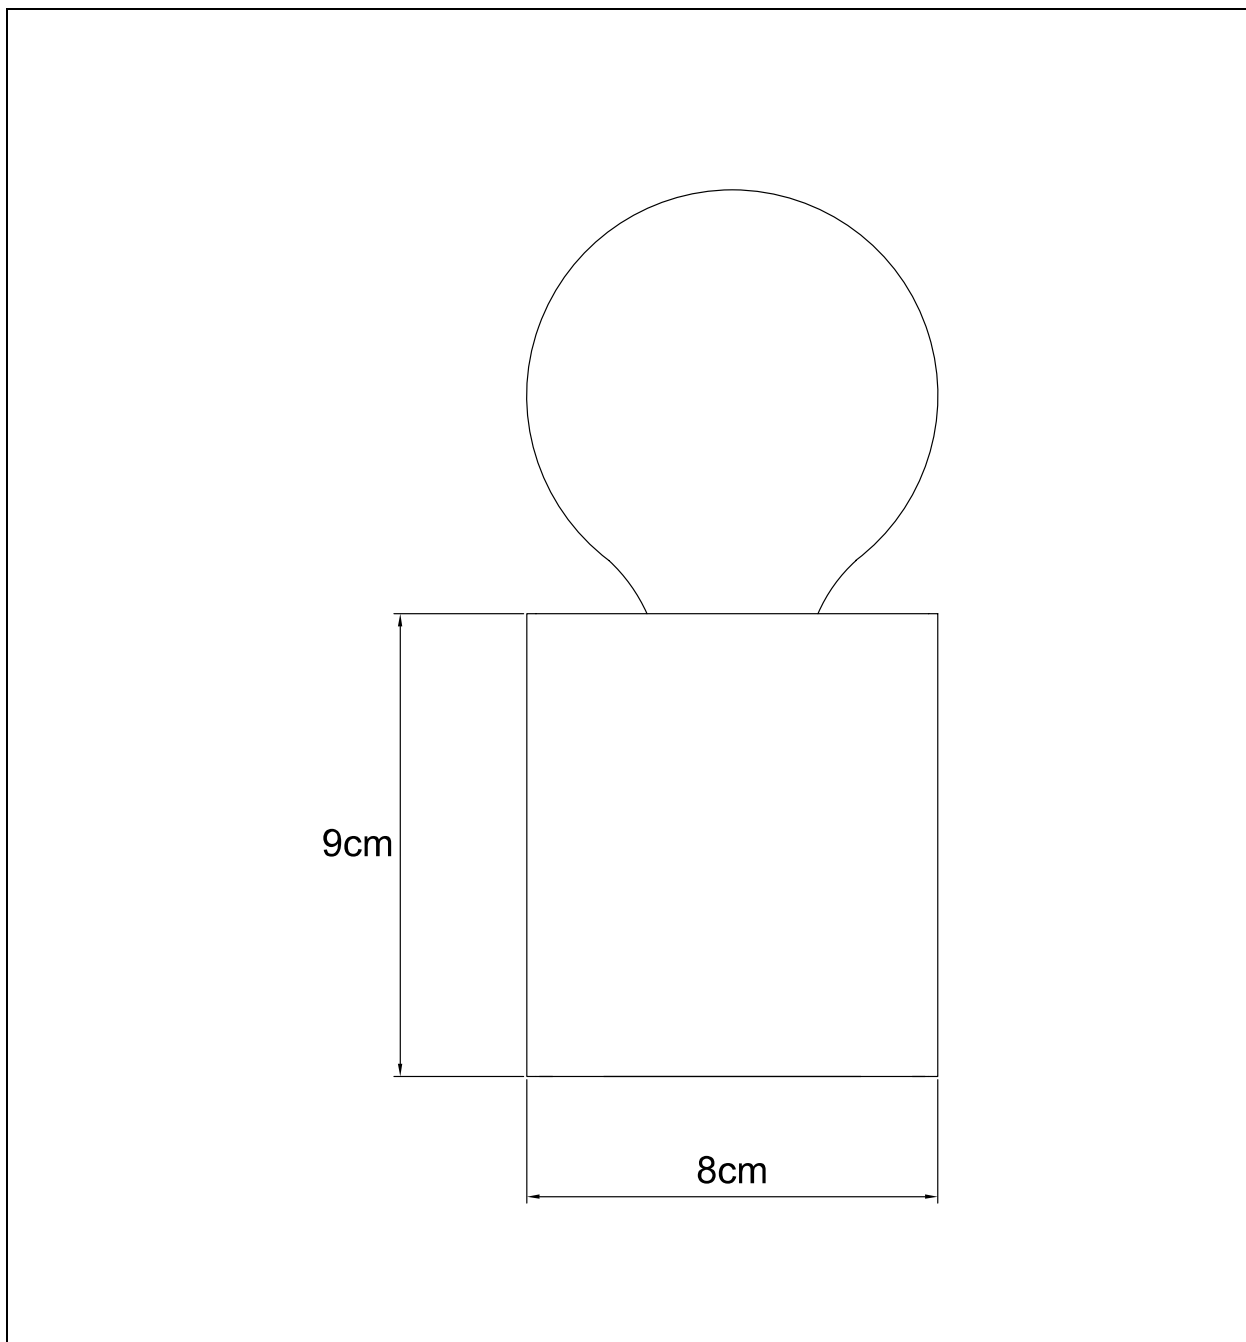

L U C I D E

Item number: 46500/01/12, 46500/01/31, 46500/01/76

Technical details

Materials used:	Metal
Color:	Satin Nickel , White , Wood
Dimmable and how is fixture dimmable	No
Size:	Height: 9cm
	Length: 8cm
	Width: 8cm
	Net weight: 0.4kgs
Power requirements:	220V-240V~50Hz
Bulb type and maximum wattage:	E27 Max.40W
Number of bulbs:	1 X E27
IP degree:	IP20