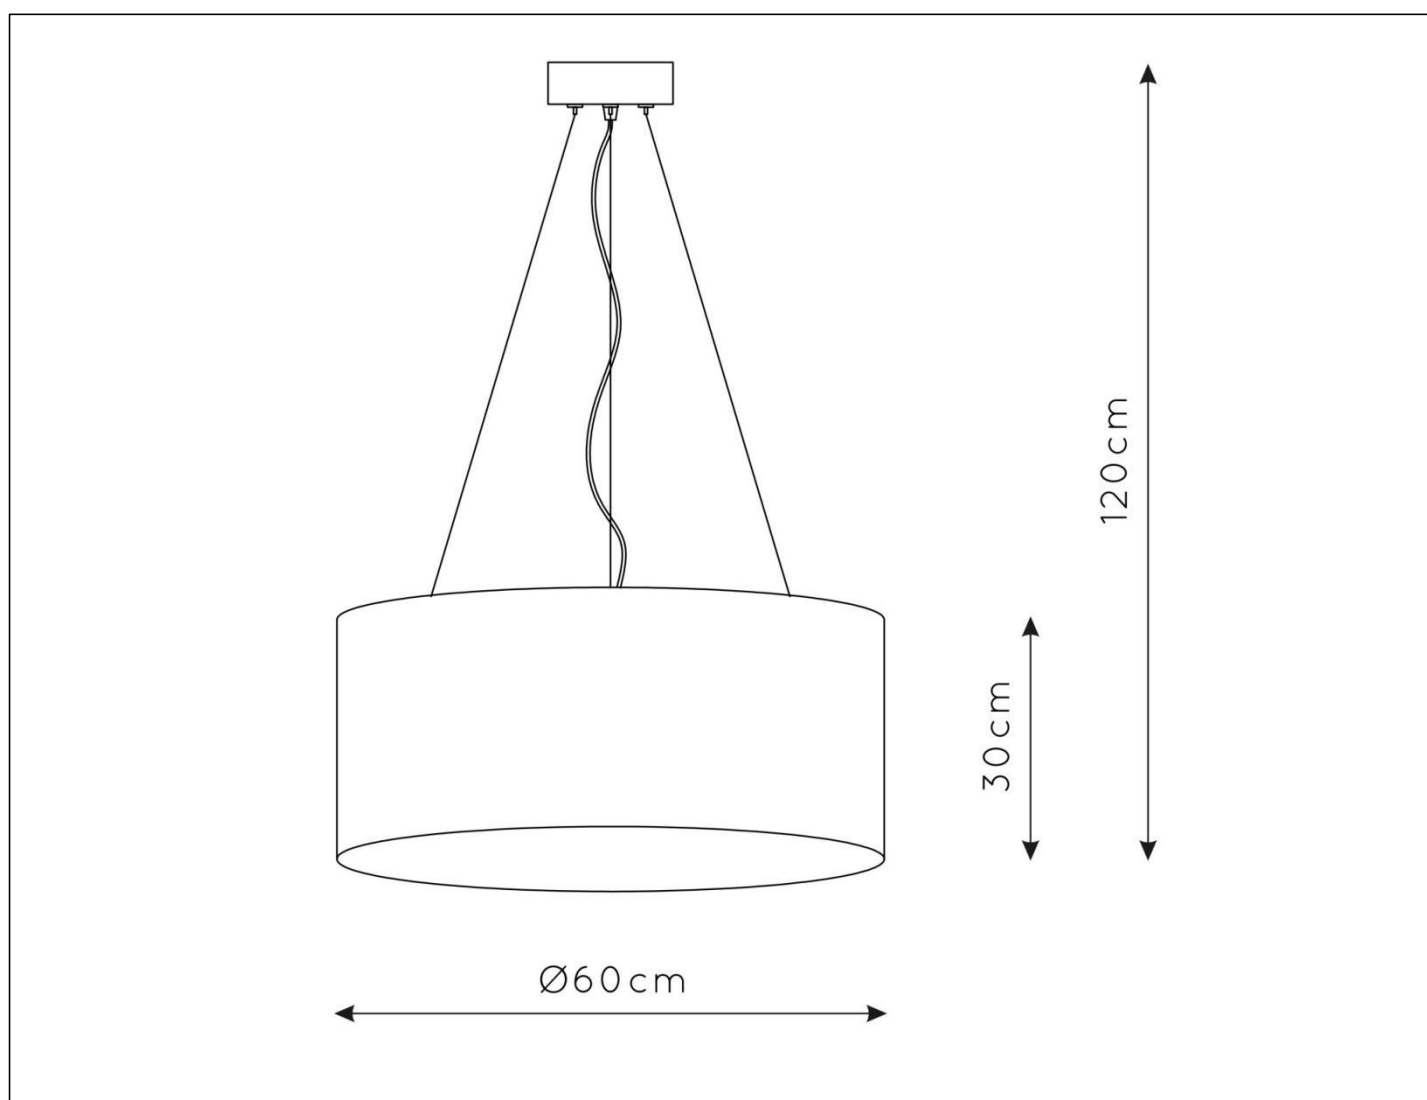

LUCIDE

TECHNICAL DRAWING & DIMENSIONS

CORAL

item number :61452/60/30

EAN code : 5411212615435

item number :61452/60/31

EAN code : 5411212616081

item number :61452/60/36

EAN code : 5411212615442

item number :61452/60/41

EAN code : 5411212615459

For more specifications, dimensions please visit

www.lucide.com