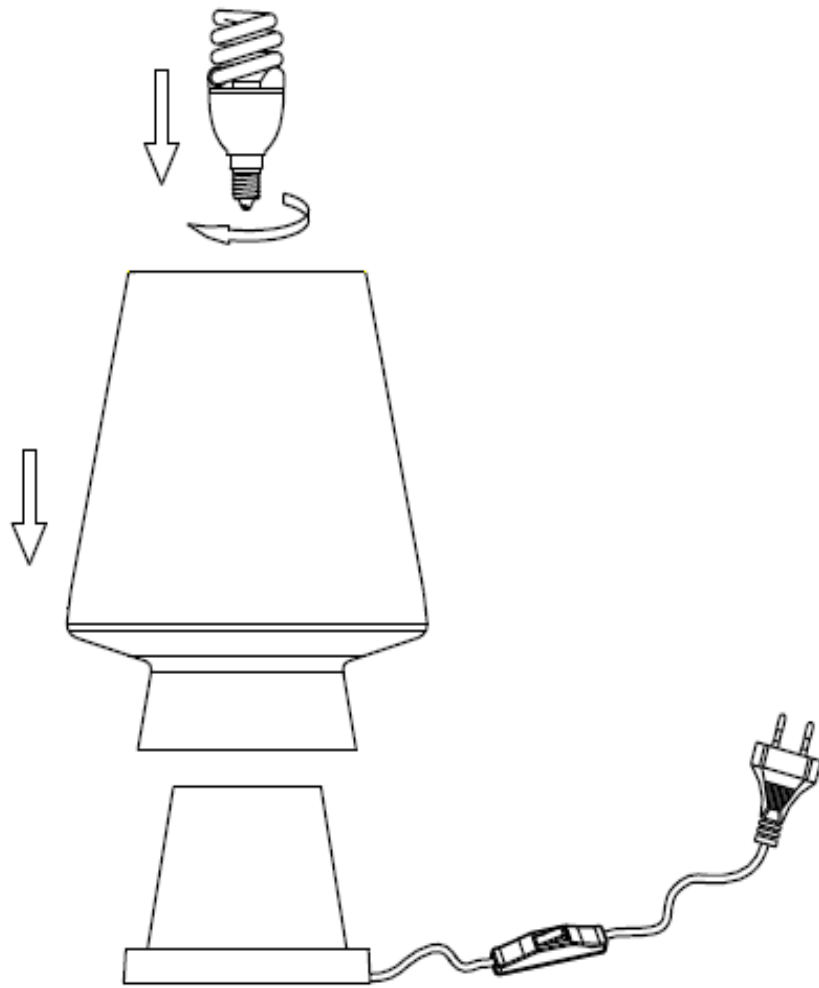

Line drawing of the item (with outline dimensions)

H 25 cm

W 19 cm

Item number: 71543/01/XX

Installation drawing (the same as it in its instruction manual)

## Technical details

materials used: Glass / wood	
color:	Transparent / nature
dimnable and how is the fixture dimmable:	ON / OFF
size:	Height: 25cm Length: 19cm Width: 19cm Net Weight: 1.18kgs
power requirements:	220-240V~50Hz
bulb type and maximum Wattage:	1xE14 Max. 15W
number of bulbs:	1xE14
IP degree:	IP20