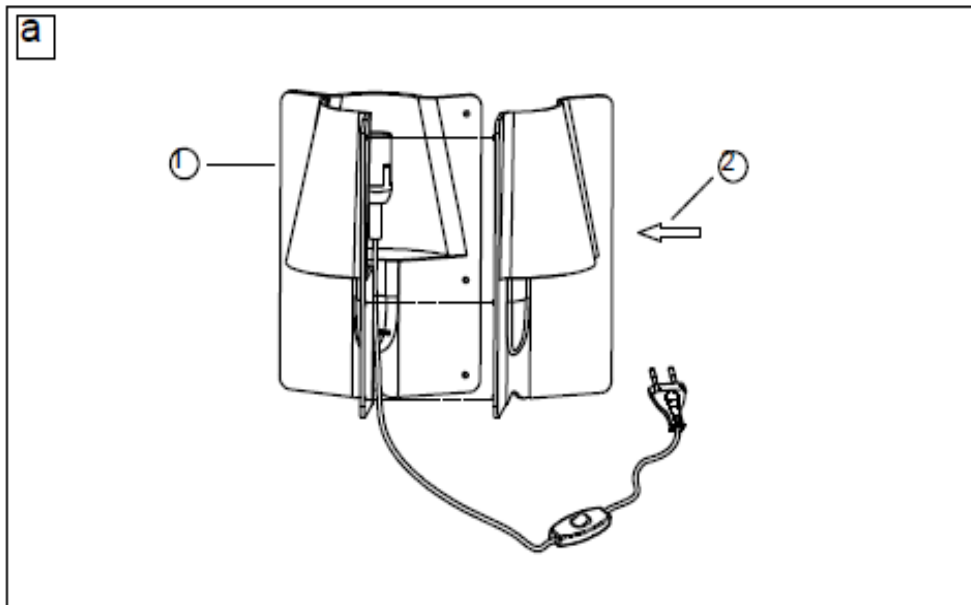

Line drawing of the item (with outline dimensions)

H 25 cm

W 20 cm

Item number: 71550/01/XX

Installation drawing (the same as it in its instruction manual)

Technical details

materials used: Acrylic / Metal	
color:	Transparent / Red / Green / Purple / Gray
dimnable and how is the fixture dimmable:	ON / OFF
size:	Height: 25cm Length: 20cm Width: 20cm Net Weight: 0.73kgs
power requirements:	220-240V~50Hz
bulb type and maximum Wattage:	1xE14 Max. 25W
number of bulbs:	1xE14
IP degree:	IP20