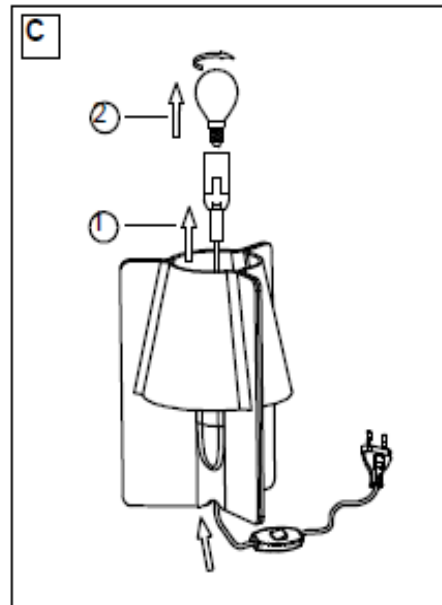

Line drawing of the item (with outline dimensions)

H 25 cm

W 20 cm

Item number: 71550/01/XX

Installation drawing (the same as it in its instruction manual)

Technical details

materials used: Acrylic / Metal	
color:	Transparent / Red / Green / Purple / Gray
dimnable and how is the fixture dimmable:	ON / OFF
size:	Height: 25cm Length: 20cm Width: 20cm Net Weight: 0.73kgs
power requirements:	220-240V~50Hz
bulb type and maximum Wattage:	1xE14 Max. 25W
number of bulbs:	1xE14
IP degree:	IP20