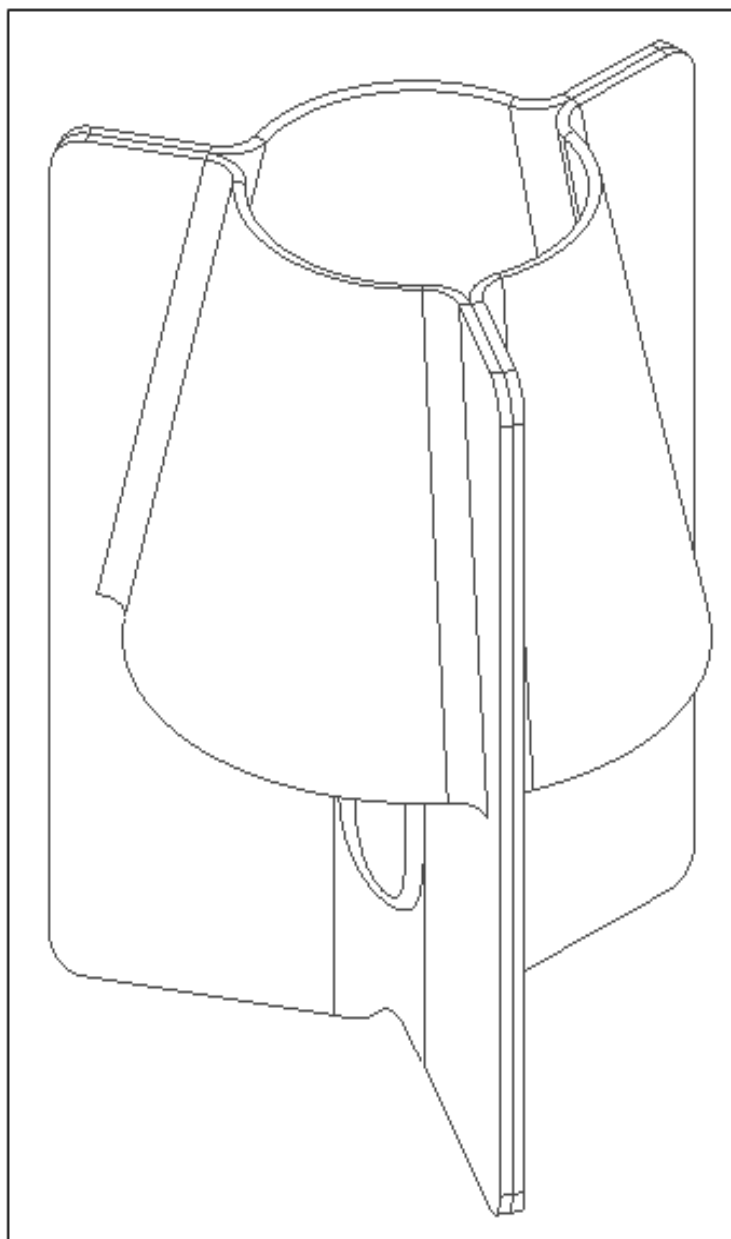

Line drawing of the item (with outline dimensions)

H 25 cm

W 20 cm

Item number: 71550/01/XX

Installation drawing (the same as it in its instruction manual)

Technical details

materials used: Acrylic / Metal	
color:	Transparent / Red / Green / Purple / Gray
dimnable and how is the fixture dimmable:	ON / OFF
size:	Height: 25cm Length: 20cm Width: 20cm Net Weight: 0.73kgs
power requirements:	220-240V~50Hz
bulb type and maximum Wattage:	1xE14 Max. 25W
number of bulbs:	1xE14
IP degree:	IP20