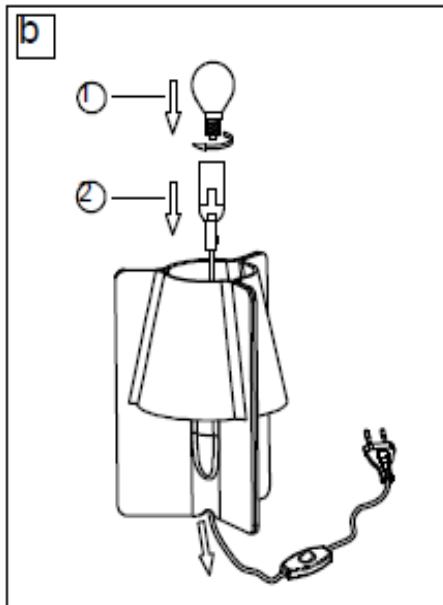

Line drawing of the item (with outline dimensions)

H 25 cm

W 20 cm

Item number: 71550/01/XX

Installation drawing (the same as it in its instruction manual)

Technical details

materials used: Acrylic / Metal	
color:	Transparent / Red / Green / Purple / Gray
dimnable and how is the fixture dimmable:	ON / OFF
size:	Height: 25cm Length: 20cm Width: 20cm Net Weight: 0.73kgs
power requirements:	220-240V~50Hz
bulb type and maximum Wattage:	1xE14 Max. 25W
number of bulbs:	1xE14
IP degree:	IP20