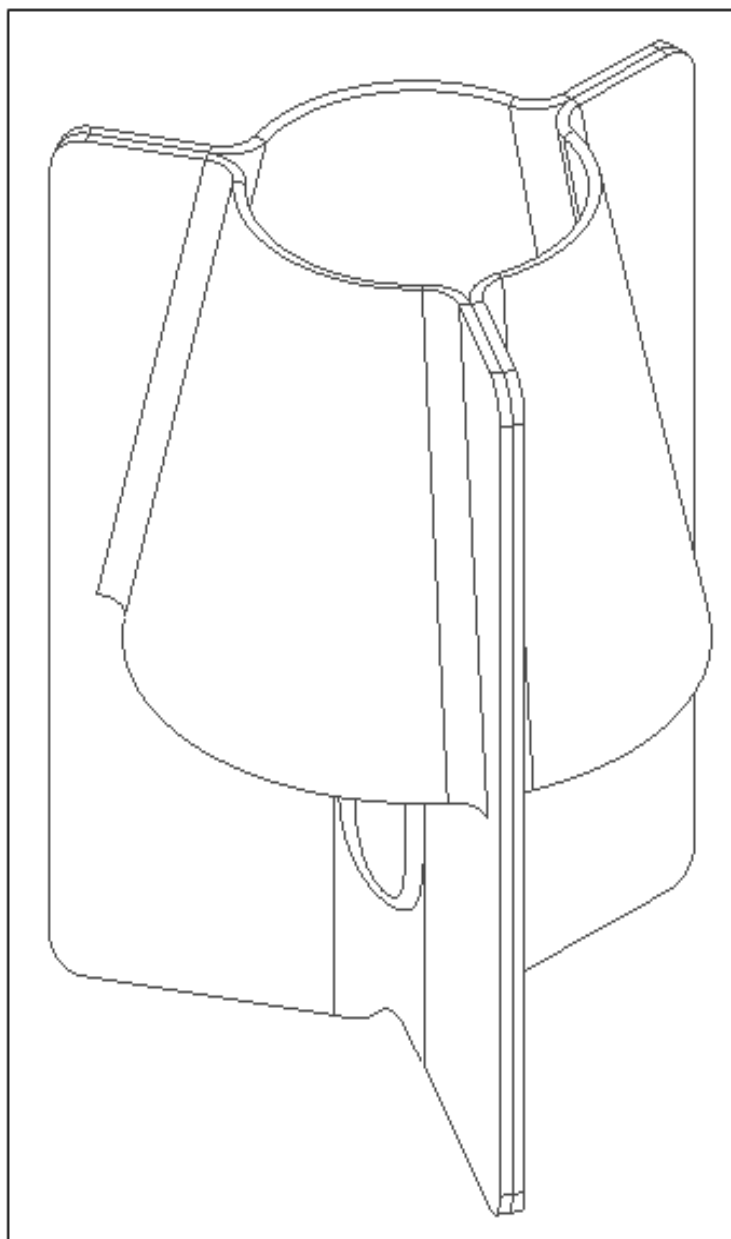

Line drawing of the item (with outline dimensions)

H 25 cm

W 20 cm

Item number: 71550/01/XX

Installation drawing (the same as it in its instruction manual)

## Technical details

materials used: Acrylic / Metal	
color:	Transparent / Red / Green / Purple / Gray
dimnable and how is the fixture dimmable:	ON / OFF
size:	Height: 25cm Length: 20cm Width: 20cm Net Weight: 0.73kgs
power requirements:	220-240V~50Hz
bulb type and maximum Wattage:	1xE14 Max. 25W
number of bulbs:	1xE14
IP degree:	IP20