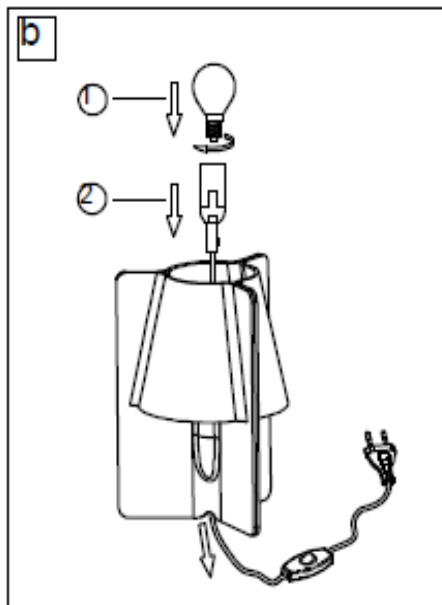

Line drawing of the item (with outline dimensions)

H 25 cm

W 20 cm

Item number: 71550/01/XX

Installation drawing (the same as it in its instruction manual)

## Technical details

materials used: Acrylic / Metal	
color:	Transparent / Red / Green / Purple / Gray
dimnable and how is the fixture dimmable:	ON / OFF
size:	Height: 25cm Length: 20cm Width: 20cm Net Weight: 0.73kgs
power requirements:	220-240V~50Hz
bulb type and maximum Wattage:	1xE14 Max. 25W
number of bulbs:	1xE14
IP degree:	IP20