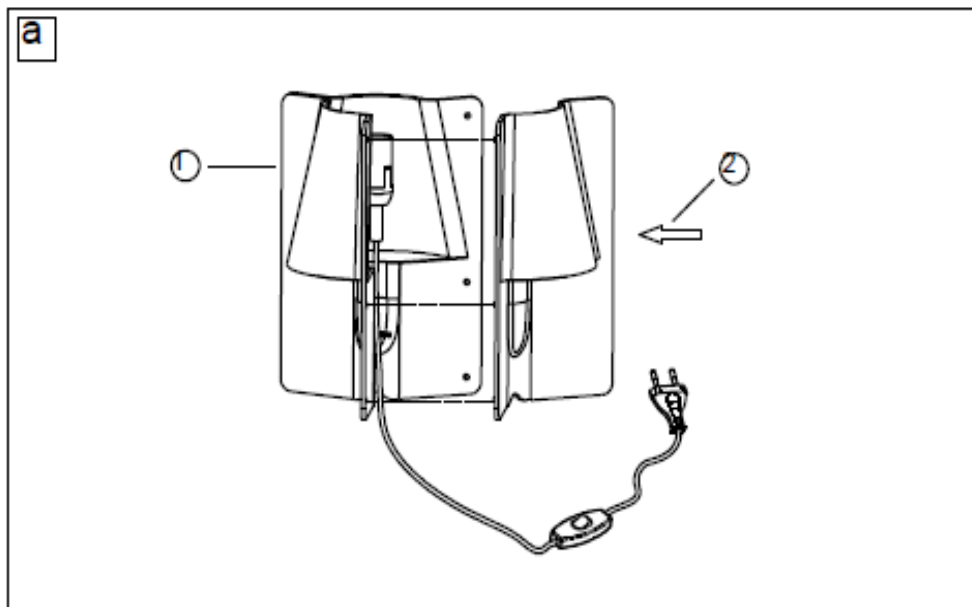

Line drawing of the item (with outline dimensions)

H 25 cm

W 20 cm

Item number: 71550/01/XX

Installation drawing (the same as it in its instruction manual)

## Technical details

materials used: Acrylic / Metal	
color:	Transparent / Red / Green / Purple / Gray
dimnable and how is the fixture dimmable:	ON / OFF
size:	Height: 25cm Length: 20cm Width: 20cm Net Weight: 0.73kgs
power requirements:	220-240V~50Hz
bulb type and maximum Wattage:	1xE14 Max. 25W
number of bulbs:	1xE14
IP degree:	IP20