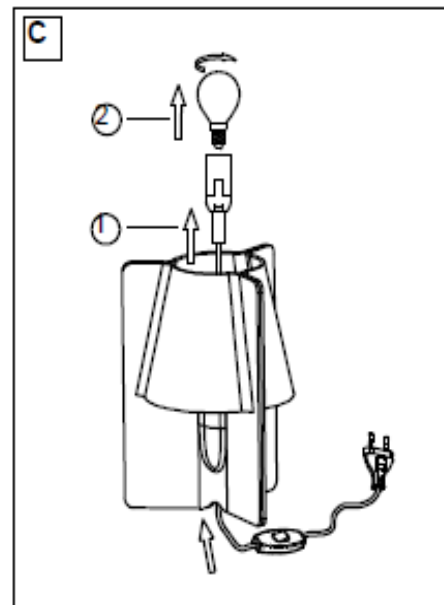

Line drawing of the item (with outline dimensions)

H 25 cm

W 20 cm

Item number: 71550/01/XX

Installation drawing (the same as it in its instruction manual)

## Technical details

materials used: Acrylic / Metal	
color:	Transparent / Red / Green / Purple / Gray
dimnable and how is the fixture dimmable:	ON / OFF
size:	Height: 25cm Length: 20cm Width: 20cm Net Weight: 0.73kgs
power requirements:	220-240V~50Hz
bulb type and maximum Wattage:	1xE14 Max. 25W
number of bulbs:	1xE14
IP degree:	IP20