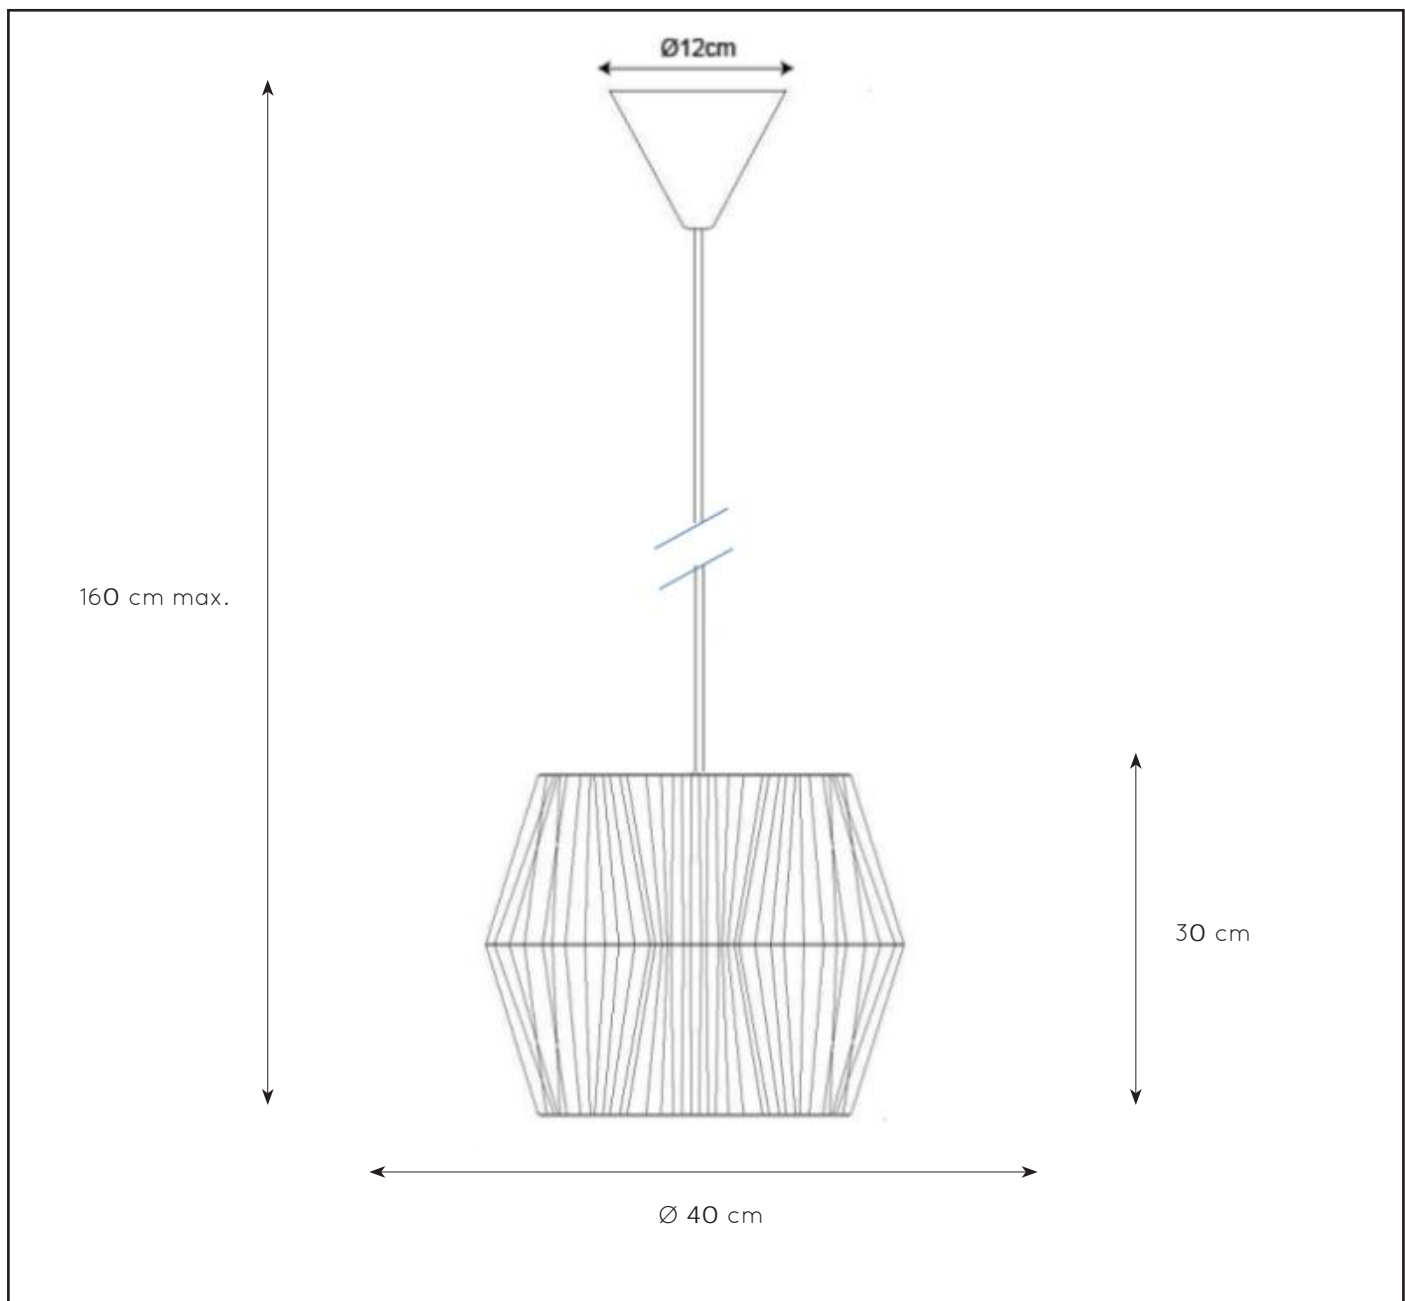

LUCIDE

GENERAL SPECIFICATIONS

RECOMMENDED LUCIDE  
LIGHT SOURCE

49020/05/60  
Light source dimmable : Yes  
Light source incl. : No

General

Dimensions LxWxH : 40cm x 40cm x 160cm  
Height minimum : 30cm  
Height maximum : 160 cm  
Dimensions shade LxWxH : 40 cm x 40cm x 30 cm  
Main material : Metal+Paper Weave  
Ceiling rose material : Plastic  
Color : Matt black , Cream,Red  
Style : Modern  
Shape : Round  
Weight : 0.8kg  
Warranty : 2 years

Product specifications

Dimmable : -  
Light direction : Around (Diffuse)  
Adjustable in height : Adjustable In Height  
(Before Installation)  
Directional : Not Directional  
Cable : Yes, Cable On Product  
Cable length : 130 cm  
Sensor : Without Sensor  
Control : Light Switch Control  
IP-Class : 20  
Electric class : II  
Light source including ? : No  
Lamp socket : E27  
Light source number : 1  
Power requirements : 220-240V~50Hz  
Bulb type & maximum wattage : E27- max.60W

For more specifications of this product please visit  
[www.lucide.com](http://www.lucide.com)

LUCIDE

TECHNICAL DRAWING & DIMENSIONS

## CORDO

item number : 72301/40/30

EAN code : 5411212720290

For more specifications, dimensions please visit

[www.lucide.com](http://www.lucide.com)