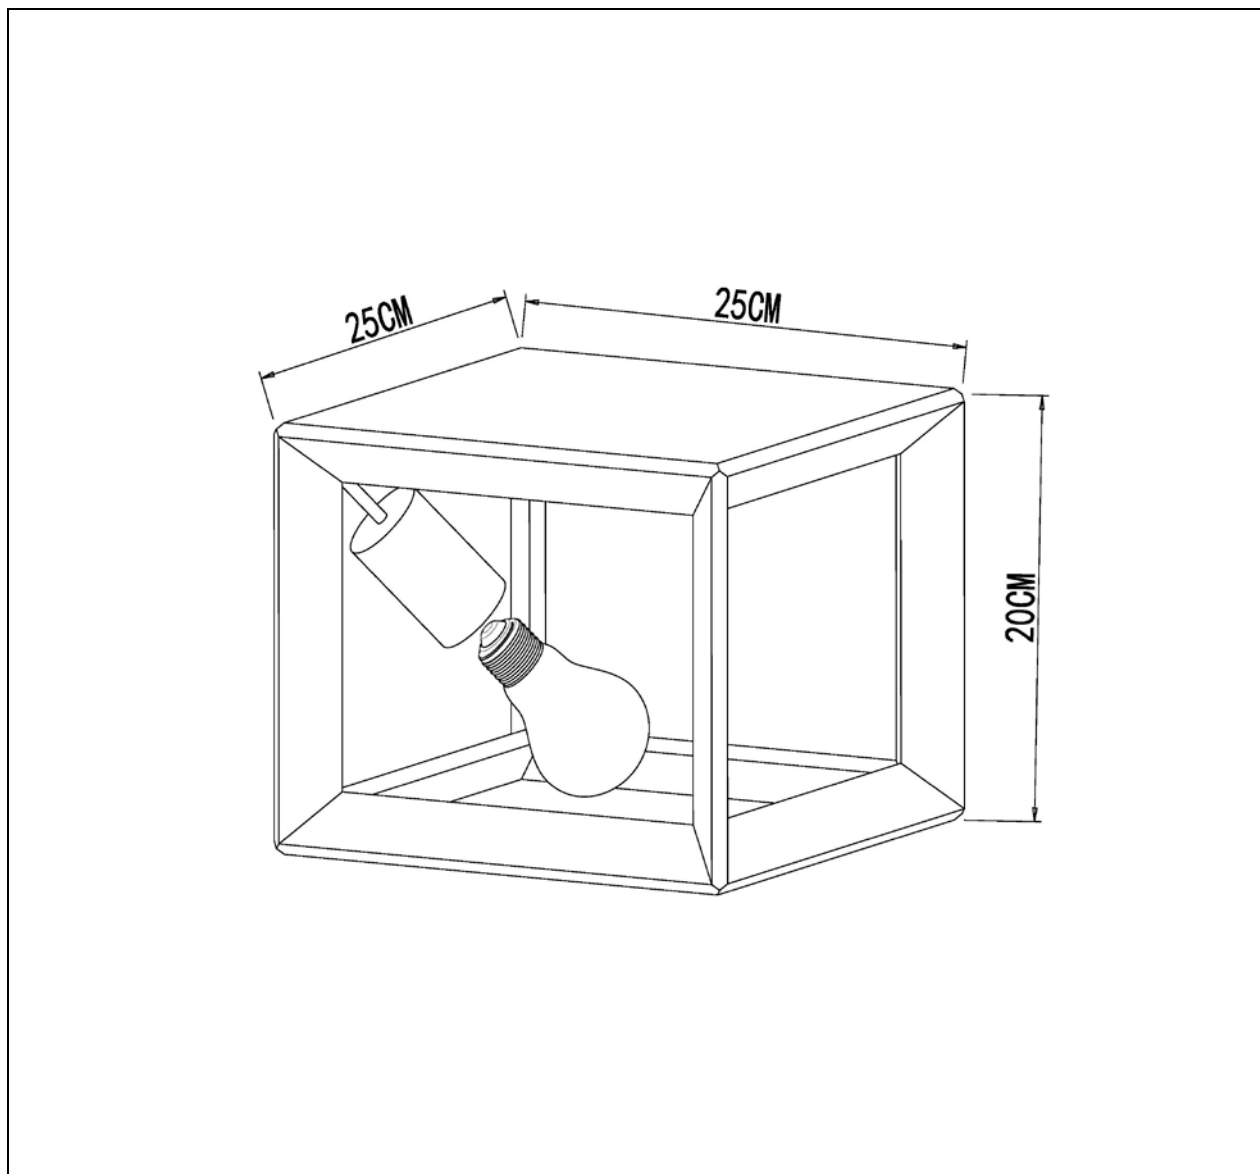

L U C I D E

Item number: 73102/01/15; 73102/01/18

Technical details

Materials used:	Metal
Color:	Iron Grey/Natural Iron
Dimmable and how is fixture dimmable	
Size:	Height: 20 cm
	Length: 25 cm
	Width: 25 cm
	Net weight: 2.0 kgs
Power requirements:	220-240~50 Hz
Bulb type and maximum wattage:	E27Max 60W
Number of bulbs:	1XE27
IP degree:	IP20