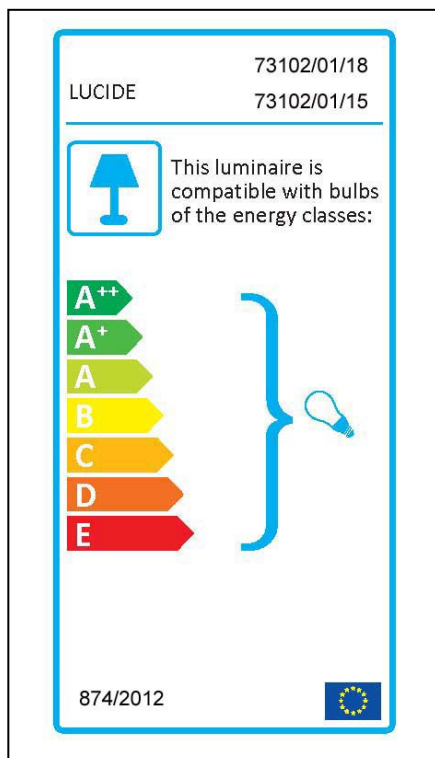

Von der Garantie ausgenommen: 1. Gebrochene Glasteile der Fassung werden nur innerhalb von 14 Tagen ab Kauf durch den Endkunden ersetzt. 2. Normaler Verschleiß, Verfärbungen aufgrund des normalen Gebrauchs. 3. Beschädigungen aufgrund externer Ursachen wie Feuer, Wasser, unsachgemäße Nutzung/ Installation oder Wartung des Produkts.

Kunden müssen das defekte Produkt/Teil und den Originalkaufbeleg einsenden, um Garantieansprüche geltend zu machen.

Deklaracja gwarancji:

LucideNV gwarantuje, że dostarczone produkty będą wolne od defektów materiałowych oraz produkcyjnych przez okres 2 lat od daty zakupu przez użytkownika końcowego, jeżeli urządzenie jest zainstalowane i prawidłowo utrzymywane zgodnie z instrukcją obsługi.

Wyłączenie z gwarancji: 1. Rozbite szkło zostanie wymienione tylko do 14 dni od momentu zakupu przez użytkownika końcowego. 2. Normalne zużycie, utrata koloru w wyniku normalnego użytkowania. 3. Uszkodzenie spowodowane czynnikami zewnętrznymi takimi, jak ogień, woda, nieprawidłowe używanie/ instalacja lub utrzymywanie produktu.

W celu uzyskania gwarancji klient musi zwrócić uszkodzony przedmiot oraz oryginalny dowód zakupu.

Other languages of the manual and further explanations can be found on our website.