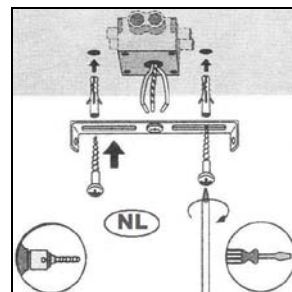

L U C I D E

Item number: 73102/01/15; 73102/01/18

Technical details

Materials used:	Metal
Color:	Iron Grey/Natural Iron
Dimmable and how is fixture dimmable	
Size:	Height: 20 cm
	Length: 25 cm
	Width: 25 cm
	Net weight: 2.0 kgs
Power requirements:	220-240~50 Hz
Bulb type and maximum wattage:	E27Max 60W
Number of bulbs:	1XE27
IP degree:	IP20