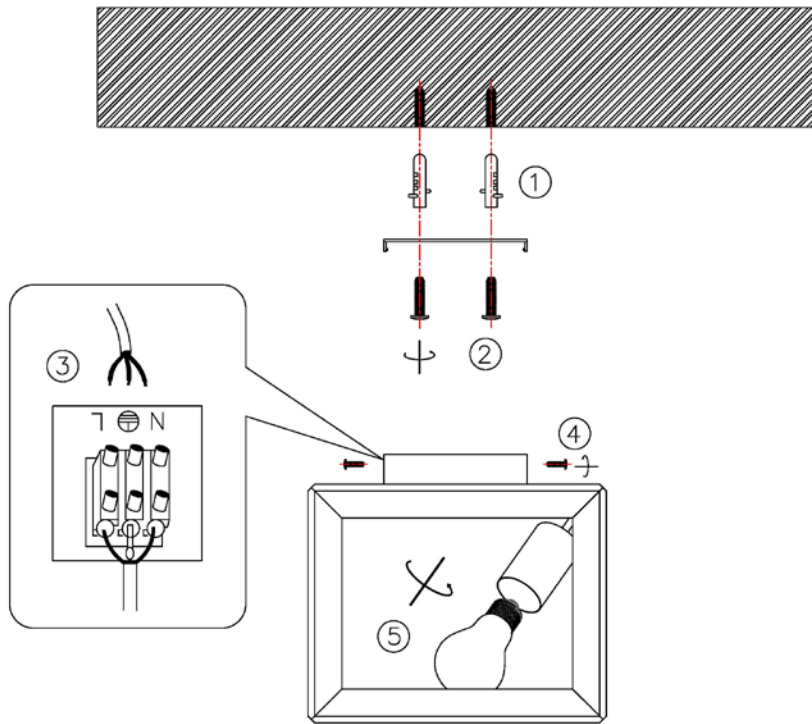

L U C I D E

Item number: 73102/01/15; 73102/01/18

Technical details

Materials used:	Metal
Color:	Iron Grey/Natural Iron
Dimmable and how is fixture dimmable	
Size:	Height: 20 cm
	Length: 25 cm
	Width: 25 cm
	Net weight: 2.0 kgs
Power requirements:	220-240~50 Hz
Bulb type and maximum wattage:	E27Max 60W
Number of bulbs:	1XE27
IP degree:	IP20