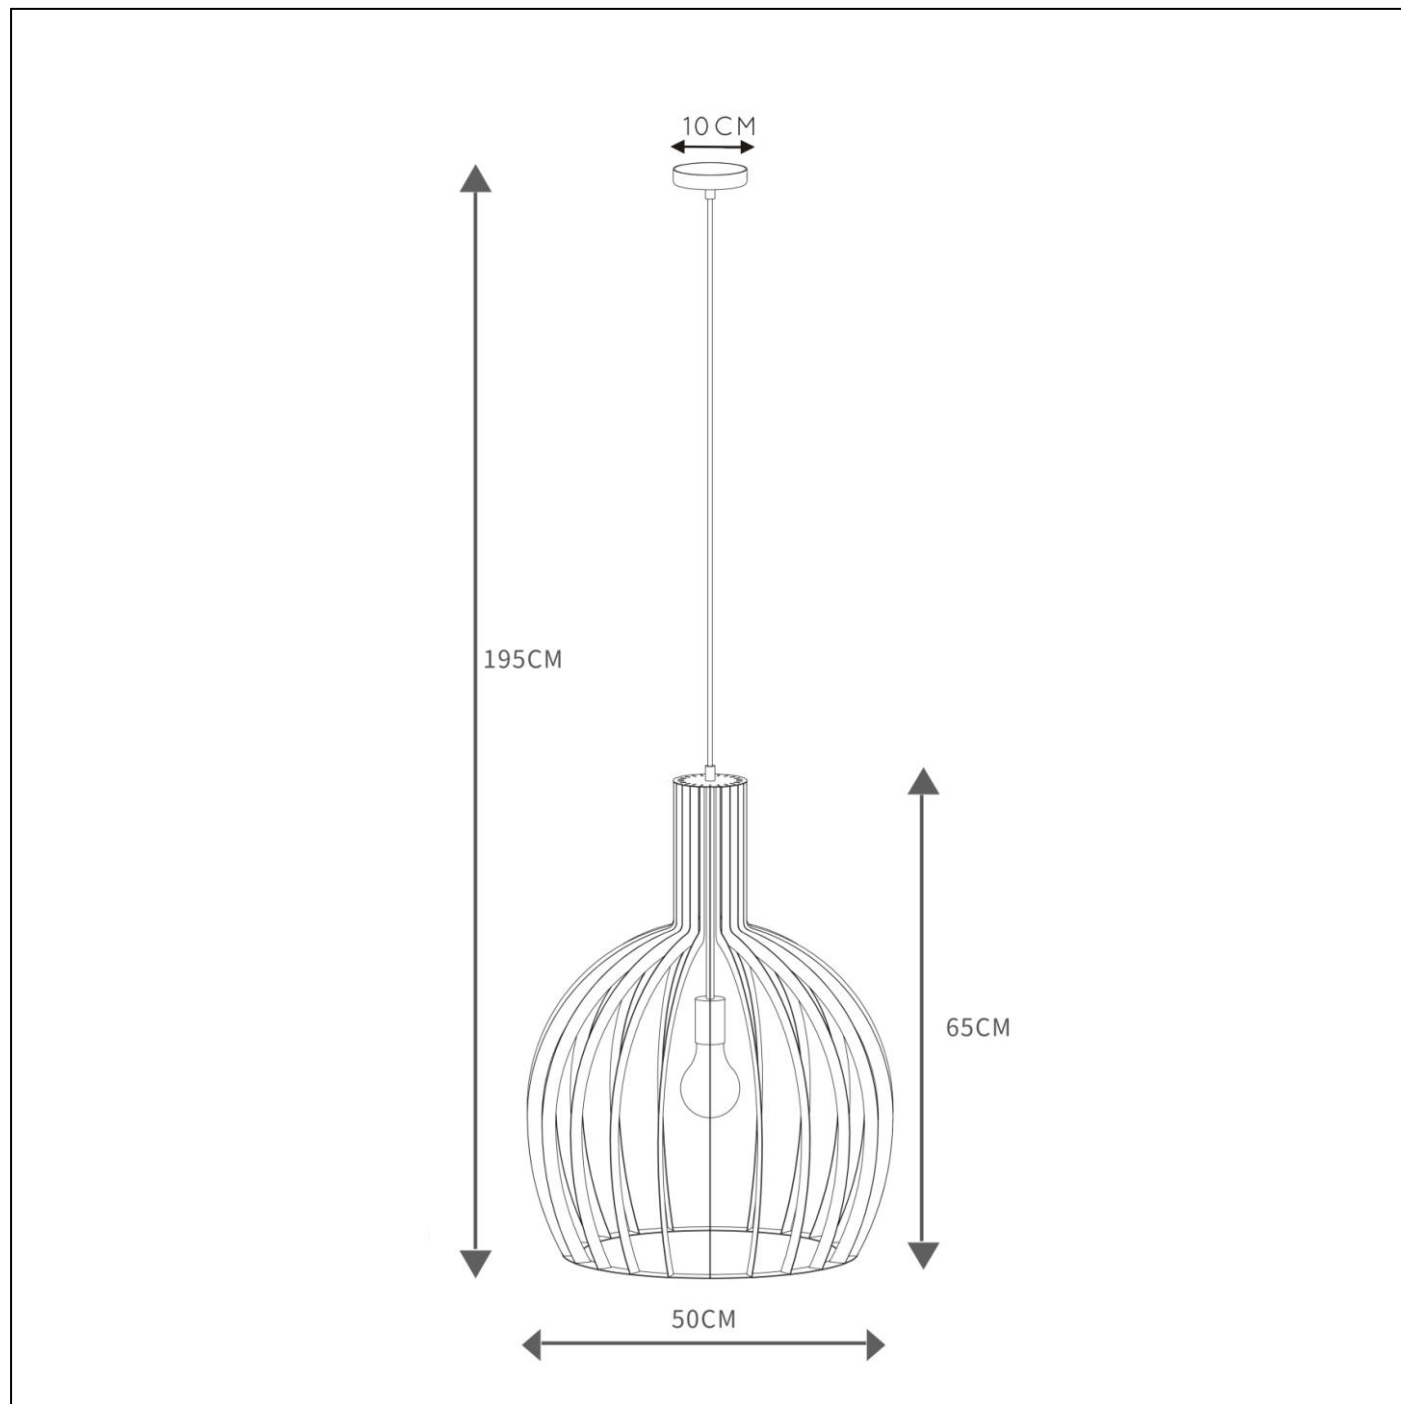

## General

Dimensions LxWxH : 50cm x 50cm x 195cm  
 Height minimum : 70cm  
 Height maximum : 195cm  
 Dimensions shade LxWxH : 50cm x 50cm x 65cm  
 Main material : Metal  
 Ceiling rose material : Metal  
 Color : Matt black  
 Style : Modern  
 Shape : Round  
 Weight : 4.5kg  
 Warranty : 2 years

## Product specifications

Dimmable : Yes  
 Light direction : Around(diffuse)  
 Adjustable in height : Adjustable In Height  
 (Before Installation)  
 Directional : Not Directional  
 Cable : Yes, Cable On Product  
 Cable length : 130 cm  
 Sensor : Without Sensor  
 Control : Light Switch Control  
 IP-Class : 20  
 Electric class : 1  
 Light source including ? : No  
 Lamp socket : E27  
 Light source number : 1  
 Power requirements : 220-240V~50Hz  
 Bulb type & maximum wattage : E27- max.60W

For more specifications of this product please visit

[www.lucide.com](http://www.lucide.com)

LUCIDE

TECHNICAL DRAWING & DIMENSIONS

# MIKAELA

Item number :73400/01/30

EAN code :5411212730152

For more specifications, dimensions please visit

[www.lucide.com](http://www.lucide.com)