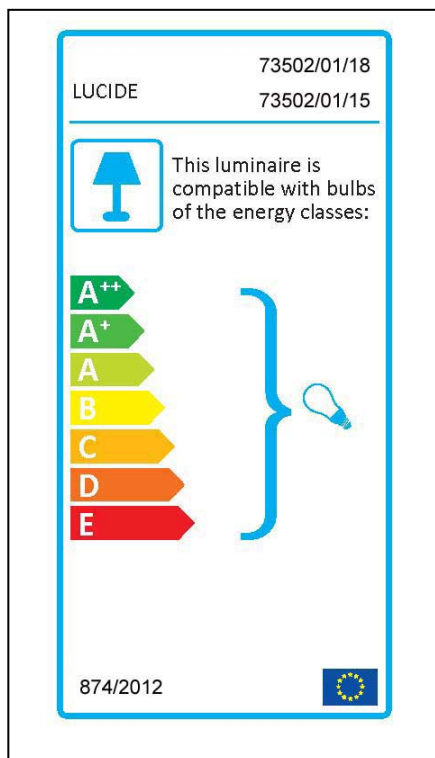

Von der Garantie ausgenommen: 1. Gebrochene Glasteile der Fassung werden nur innerhalb von 14 Tagen ab Kauf durch den Endkunden ersetzt. 2. Normaler Verschleiß, Verfärbungen aufgrund des normalen Gebrauchs. 3. Beschädigungen aufgrund externer Ursachen wie Feuer, Wasser, unsachgemäße Nutzung/ Installation oder Wartung des Produkts.

Kunden müssen das defekte Produkt/Teil und den Originalkaufbeleg einsenden, um Garantieansprüche geltend zu machen.

Deklaracja gwarancji:

LucideNV gwarantuje, że dostarczone produkty będą wolne od defektów materiałowych oraz produkcyjnych przez okres 2 lat od daty zakupu przez użytkownika końcowego, jeżeli urządzenie jest zainstalowane i prawidłowo utrzymywane zgodnie z instrukcją obsługi.

Wyłączenie z gwarancji: 1. Rozbite szkło zostanie wymienione tylko do 14 dni od momentu zakupu przez użytkownika końcowego. 2. Normalne zużycie, utrata koloru w wyniku normalnego użytkowania. 3. Uszkodzenie spowodowane czynnikami zewnętrznymi takimi, jak ogień, woda, nieprawidłowe używanie/ instalacja lub utrzymywanie produktu.

W celu uzyskania gwarancji klient musi zwrócić uszkodzony przedmiot oraz oryginalny dowód zakupu.

Other languages of the manual and further explanations can be found on our website.