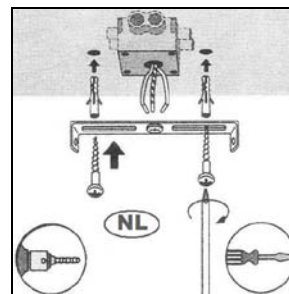

LUCIDE

Item number: 73502/01/15; 73502/01/18

Technical details

Materials used:	Metal
Color:	Iron Grey/Natural Iron
Dimmable and how is fixture dimmable	
Size:	Height: 25 cm
	Length: 25 cm
	Width: 25 cm
	Net weight: 1.7 kgs
Power requirements:	220-240~50 Hz
Bulb type and maximum wattage:	E27Max 60W
Number of bulbs:	1XE27
IP degree:	IP20