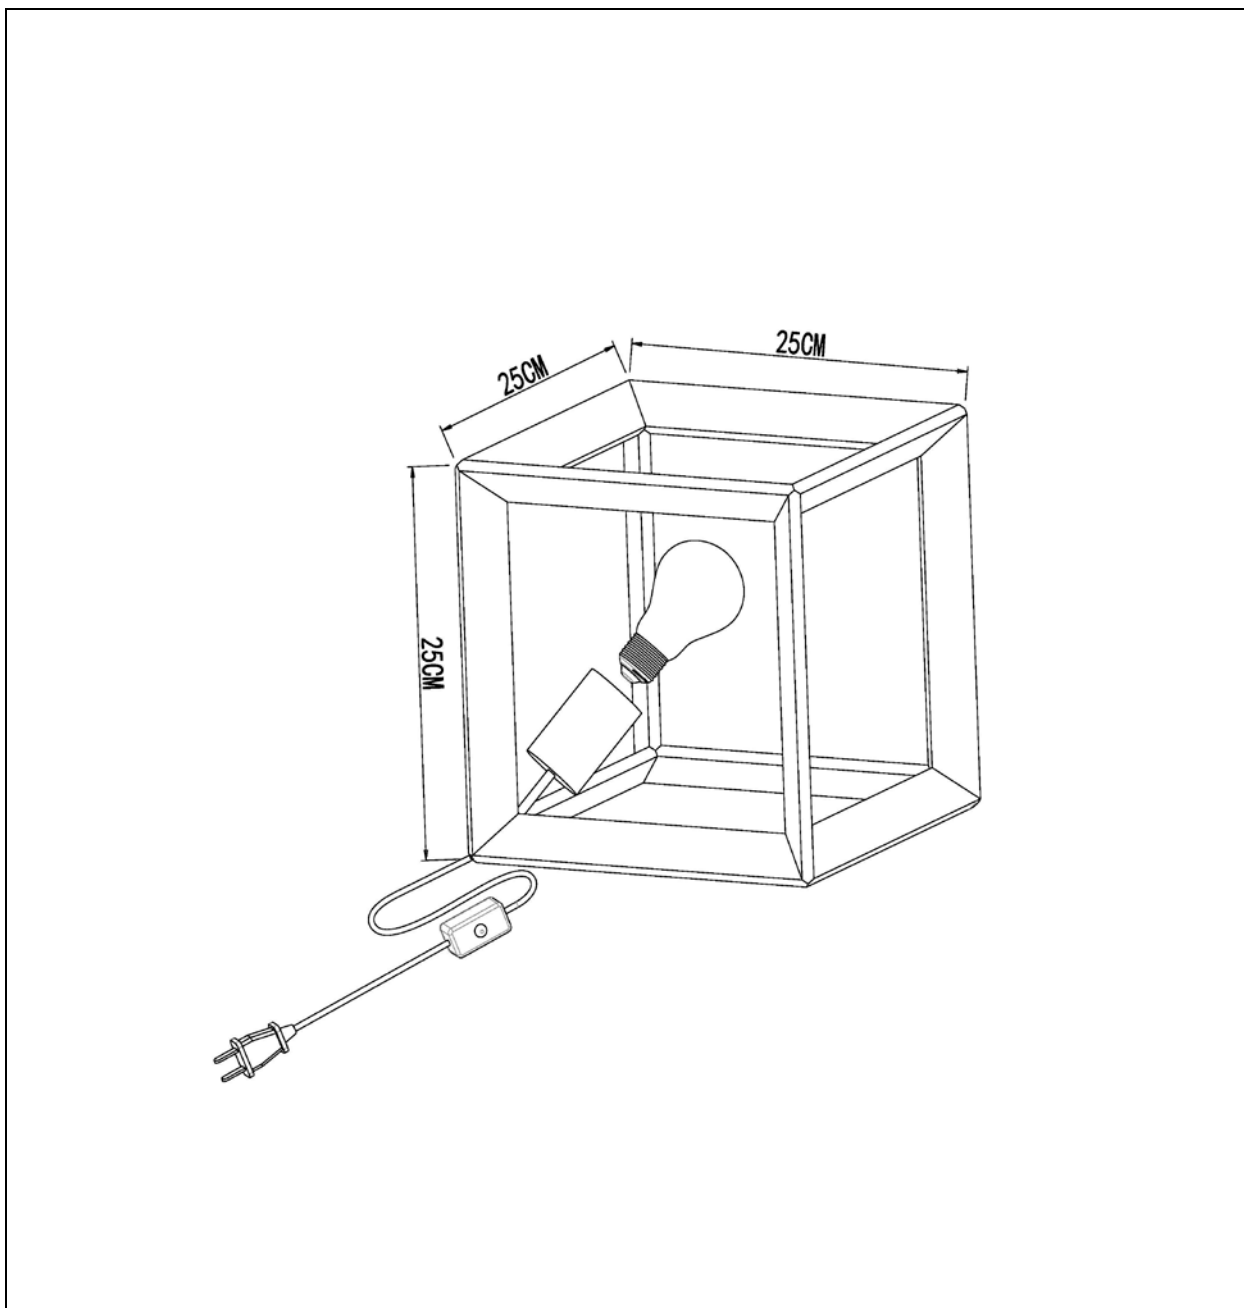

LUCIDE

Item number: 73502/01/15; 73502/01/18

Technical details

Materials used:	Metal
Color:	Iron Grey/Natural Iron
Dimmable and how is fixture dimmable	
Size:	Height: 25 cm
	Length: 25 cm
	Width: 25 cm
	Net weight: 1.7 kgs
Power requirements:	220-240~50 Hz
Bulb type and maximum wattage:	E27Max 60W
Number of bulbs:	1XE27
IP degree:	IP20