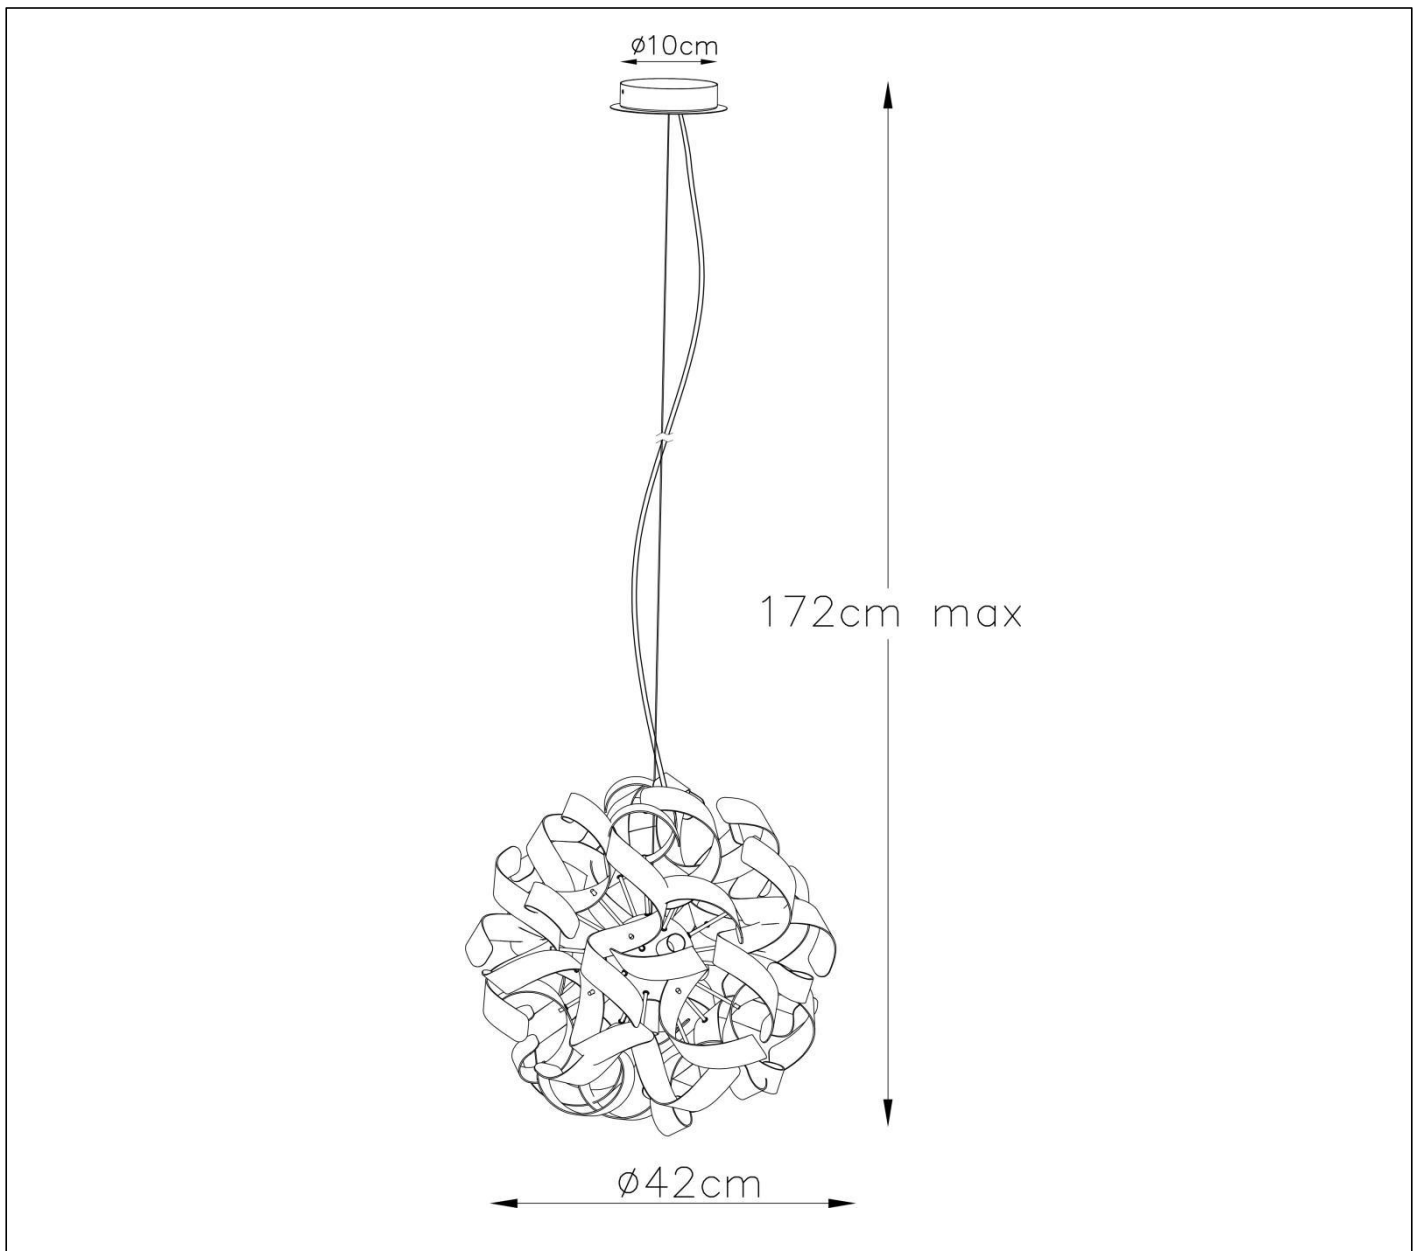

LUCIDE

TECHNICAL DRAWING & DIMENSIONS

ATOMA

Item number : 74401/42/97

EAN code : 5411212740601

For more specifications of this product please visit

www.lucide.com