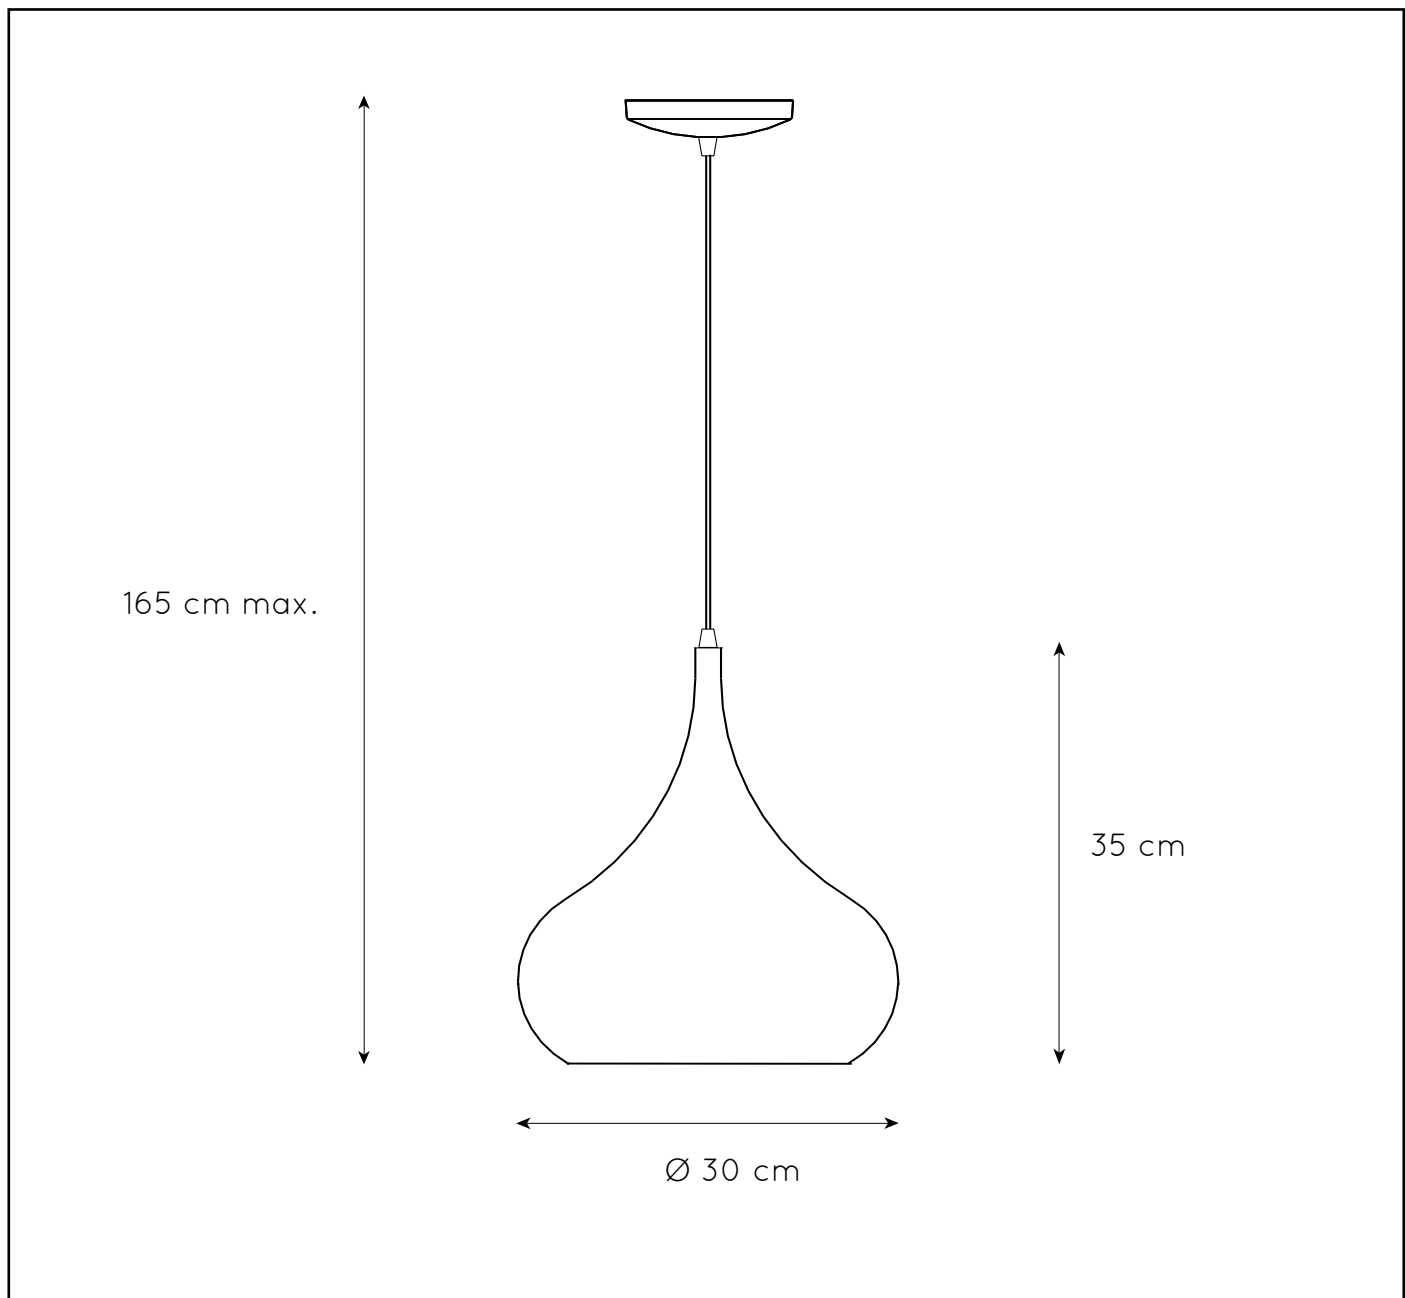

LUCIDE

TECHNICAL DRAWING & DIMENSIONS

WOODY

Item number : 76359/01/72

EAN code : 5411212760760

For more specifications, dimensions please visit

www.lucide.com