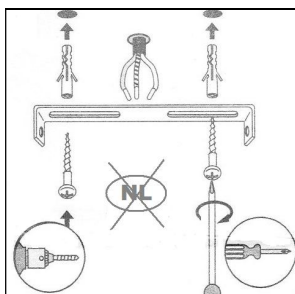

LUCIDE

Item number: 76360/01/72,76360/01/76

Technical details

Materials used:	Aluminum
Color:	Dark wooden
Dimmable and how is fixture dimmable	
Size:	Height: 130cm
	Length: 42cm
	Width: 42cm
	Net weight: 0.92KG
Power requirements:	220-240V~50Hz
Bulb type and maximum wattage:	E27 Max.40W
Number of bulbs:	1 x E27
IP degree:	IP20