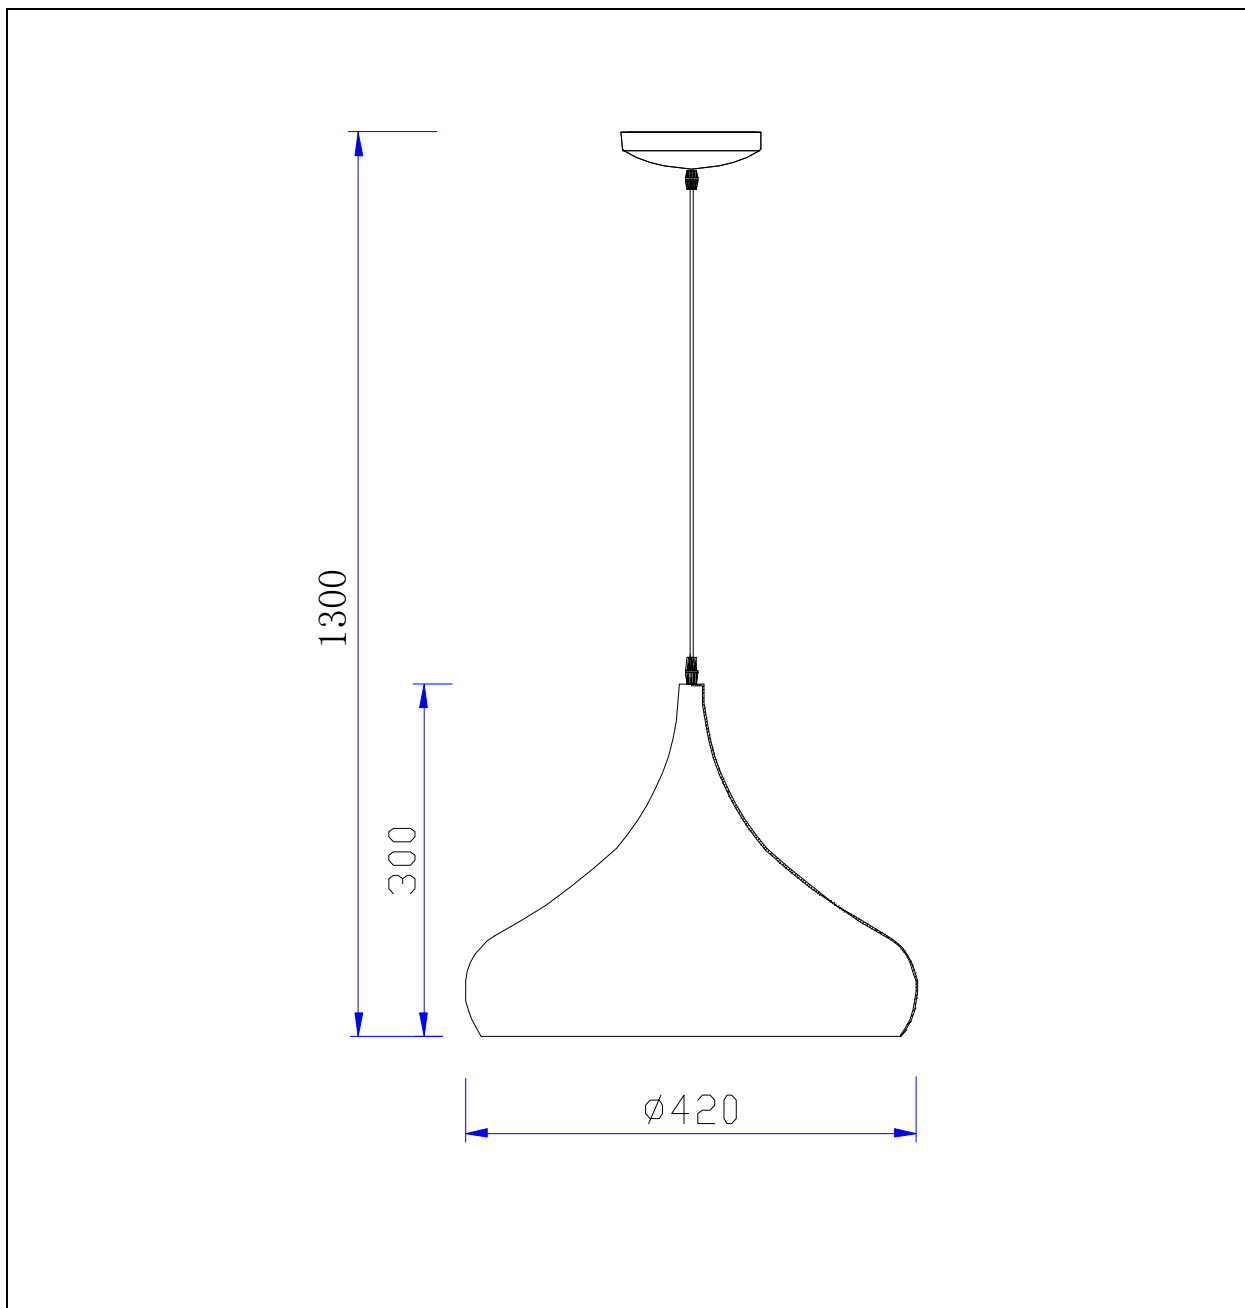

LUCIDE

Item number: 76360/01/72,76360/01/76

Technical details

Materials used:	Aluminum
Color:	Dark wooden
Dimmable and how is fixture dimmable	
Size:	Height: 130cm
	Length: 42cm
	Width: 42cm
	Net weight: 0.92KG
Power requirements:	220-240V~50Hz
Bulb type and maximum wattage:	E27 Max.40W
Number of bulbs:	1 x E27
IP degree:	IP20