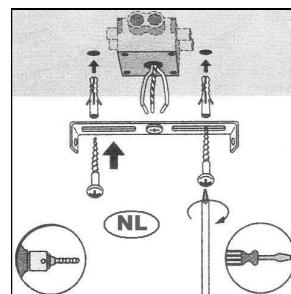

LUCIDE

Item number: 76360/01/72,76360/01/76

Technical details

Materials used:	Aluminum
Color:	Dark wooden
Dimmable and how is fixture dimmable	
Size:	Height: 130cm
	Length: 42cm
	Width: 42cm
	Net weight: 0.92KG
Power requirements:	220-240V~50Hz
Bulb type and maximum wattage:	E27 Max.40W
Number of bulbs:	1 x E27
IP degree:	IP20