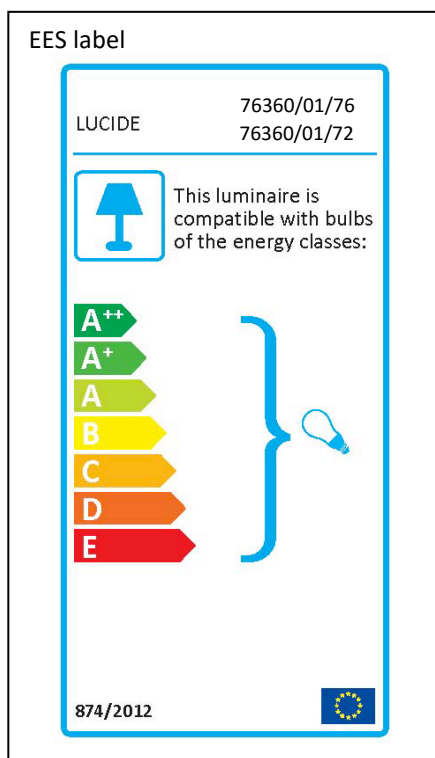

Von der Garantie ausgenommen: 1. Gebrochene Glasteile der Fassung werden nur innerhalb von 14 Tagen ab Kauf durch den Endkunden ersetzt. 2. Normaler Verschleiß, Verfärbungen aufgrund des normalen Gebrauchs. 3. Beschädigungen aufgrund externer Ursachen wie Feuer, Wasser, unsachgemäße Nutzung/ Installation oder Wartung des Produkts.

Kunden müssen das defekte Produkt/Teil und den Originalkaufbeleg einsenden, um Garantieansprüche geltend zu machen.

Deklaracja gwarancji:

LucideNV gwarantuje, że dostarczone produkty będą wolne od defektów materiałowych oraz produkcyjnych przez okres 2 lat od daty zakupu przez użytkownika końcowego, jeżeli urządzenie jest zainstalowane i prawidłowo utrzymywane zgodnie z instrukcją obsługi.

Wyłączenie z gwarancji: 1. Rozbite szkło zostanie wymienione tylko do 14 dni od momentu zakupu przez użytkownika końcowego. 2. Normalne zużycie, utrata koloru w wyniku normalnego użytkowania. 3. Uszkodzenie spowodowane czynnikami zewnętrznymi takimi, jak ogień, woda, nieprawidłowe używanie/ instalacja lub utrzymywanie produktu.

W celu uzyskania gwarancji klient musi zwrócić uszkodzony przedmiot oraz oryginalny dowód zakupu.

Other languages of the manual and further explanations can be found on our website.