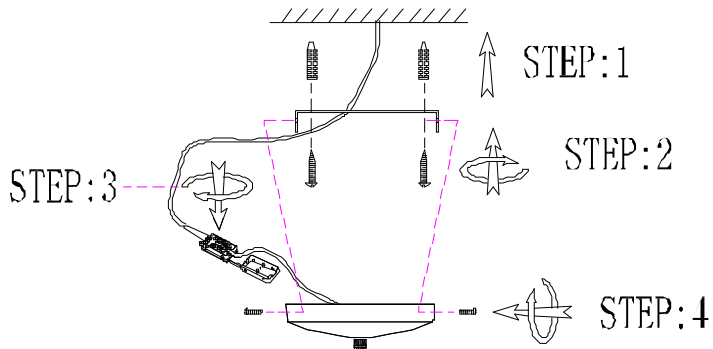

LUCIDE

Item number: 76360/01/72,76360/01/76

Technical details

Materials used:	Aluminum
Color:	Dark wooden
Dimmable and how is fixture dimmable	
Size:	Height: 130cm
	Length: 42cm
	Width: 42cm
	Net weight: 0.92KG
Power requirements:	220-240V~50Hz
Bulb type and maximum wattage:	E27 Max.40W
Number of bulbs:	1 x E27
IP degree:	IP20