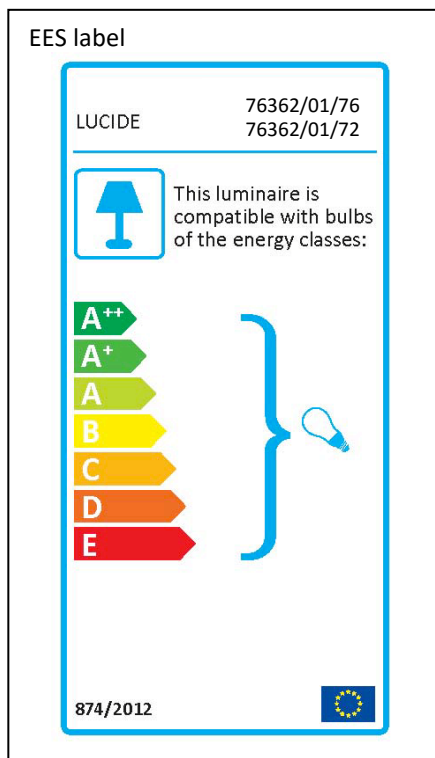

Von der Garantie ausgenommen: 1. Gebrochene Glasteile der Fassung werden nur innerhalb von 14 Tagen ab Kauf durch den Endkunden ersetzt. 2. Normaler Verschleiß, Verfärbungen aufgrund des normalen Gebrauchs. 3. Beschädigungen aufgrund externer Ursachen wie Feuer, Wasser, unsachgemäße Nutzung/ Installation oder Wartung des Produkts.

Kunden müssen das defekte Produkt/Teil und den Originalkaufbeleg einsenden, um Garantieansprüche geltend zu machen.

Deklaracja gwarancji:

LucideNV gwarantuje, że dostarczone produkty będą wolne od defektów materiałowych oraz produkcyjnych przez okres 2 lat od daty zakupu przez użytkownika końcowego, jeżeli urządzenie jest zainstalowane i prawidłowo utrzymywane zgodnie z instrukcją obsługi.

Wyłączenie z gwarancji: 1. Rozbite szkło zostanie wymienione tylko do 14 dni od momentu zakupu przez użytkownika końcowego. 2. Normalne zużycie, utrata koloru w wyniku normalnego użytkowania. 3. Uszkodzenie spowodowane czynnikami zewnętrznymi takimi, jak ogień, woda, nieprawidłowe używanie/ instalacja lub utrzymywanie produktu.

W celu uzyskania gwarancji klient musi zwrócić uszkodzony przedmiot oraz oryginalny dowód zakupu.

Other languages of the manual and further explanations can be found on our website.