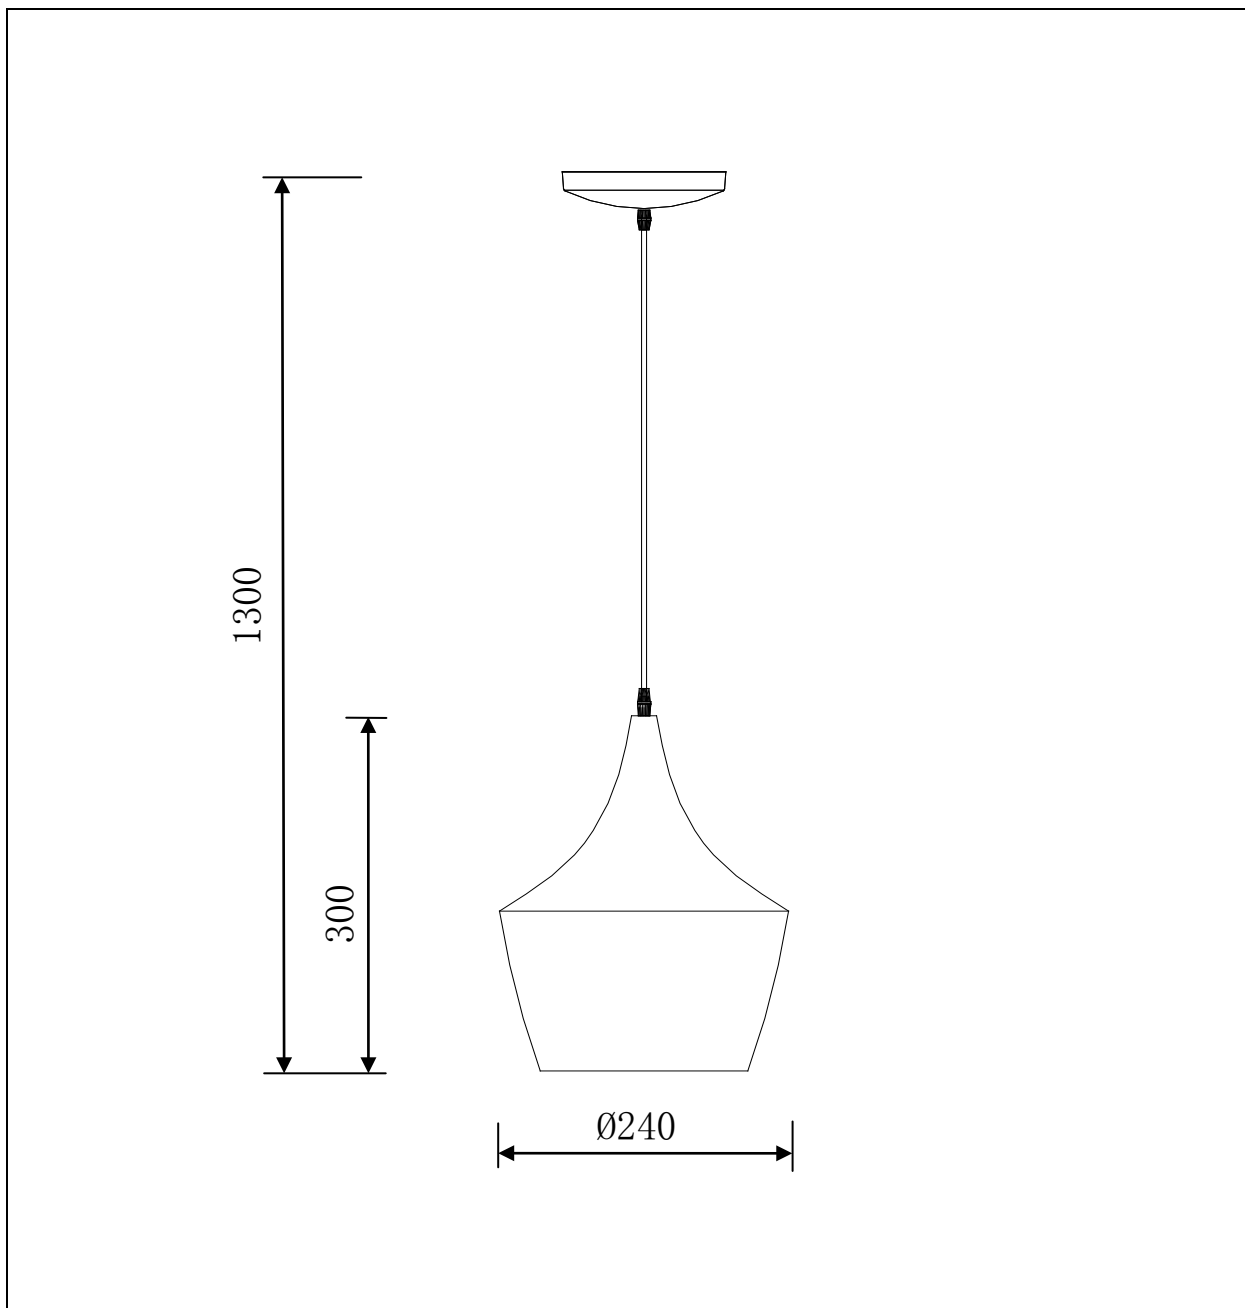

L U C I D E

Item number:76362/01/72,76362/01/76

Technical details

Materials used:	Aluminum
Color:	Dark wooden,Light wooden
Dimmable and how is fixture dimmable	
Size:	Height: 130cm
	Length: 24cm
	Width: 24cm
	Net weight: 0.7KG
Power requirements:	220-240V~50Hz
Bulb type and maximum wattage:	E27 Max.40W
Number of bulbs:	1 x E27
IP degree:	IP20