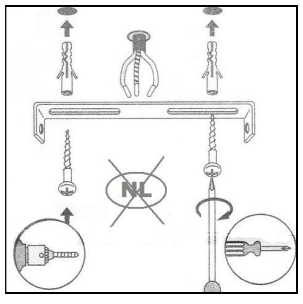

L U C I D E

Item number:76362/01/72,76362/01/76

Technical details

Materials used:	Aluminum
Color:	Dark wooden,Light wooden
Dimmable and how is fixture dimmable	
Size:	Height: 130cm
	Length: 24cm
	Width: 24cm
	Net weight: 0.7KG
Power requirements:	220-240V~50Hz
Bulb type and maximum wattage:	E27 Max.40W
Number of bulbs:	1 x E27
IP degree:	IP20