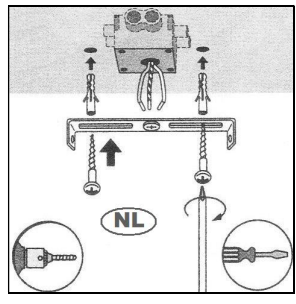

L U C I D E

Item number:76362/01/72,76362/01/76

Technical details

Materials used:	Aluminum
Color:	Dark wooden,Light wooden
Dimmable and how is fixture dimmable	
Size:	Height: 130cm
	Length: 24cm
	Width: 24cm
	Net weight: 0.7KG
Power requirements:	220-240V~50Hz
Bulb type and maximum wattage:	E27 Max.40W
Number of bulbs:	1 x E27
IP degree:	IP20