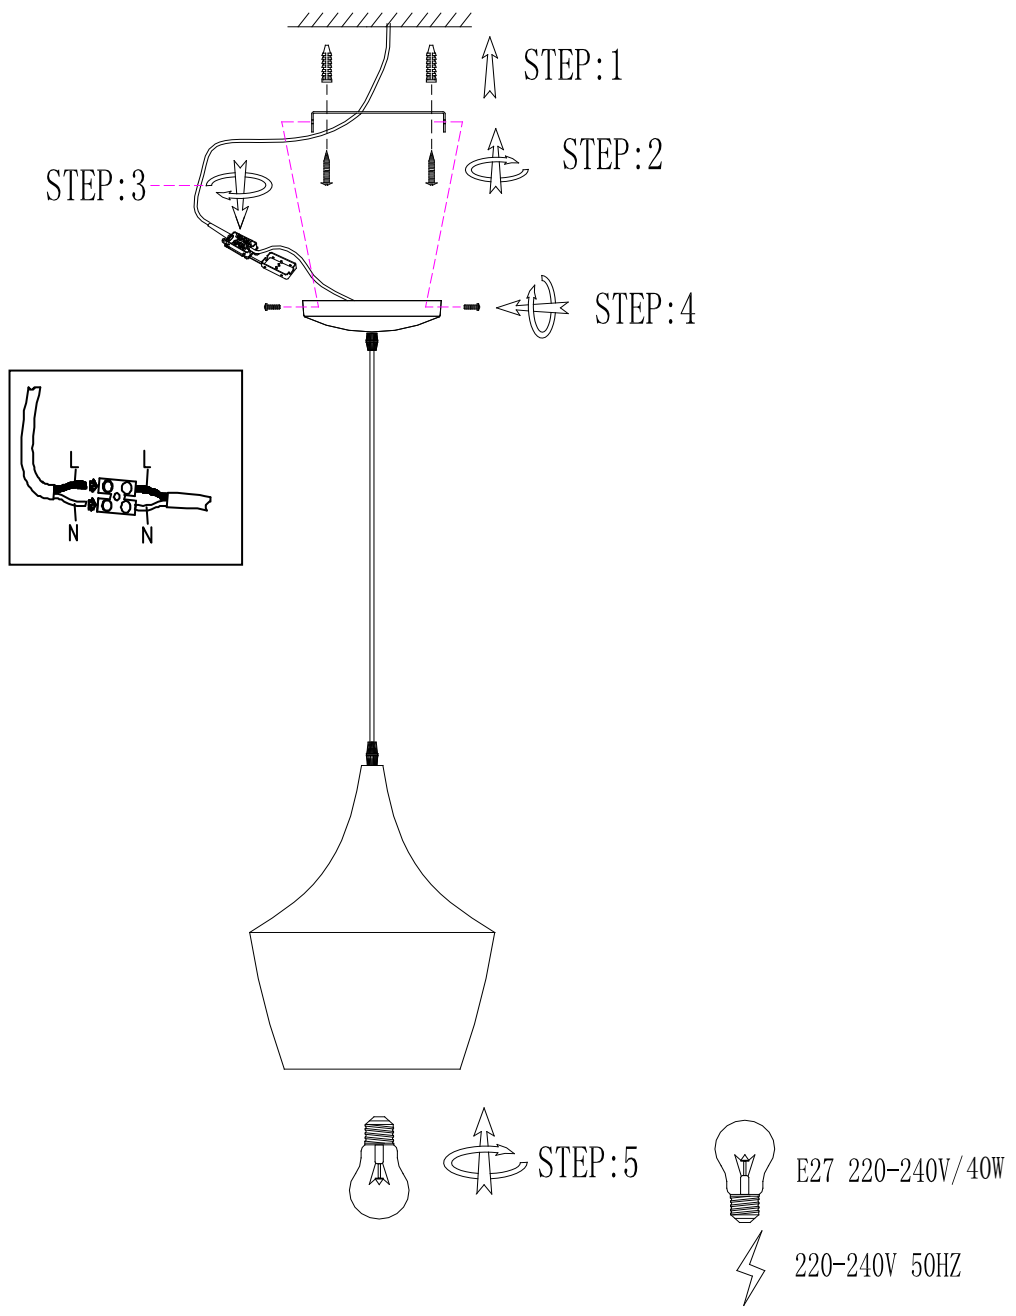

L U C I D E

Item number:76362/01/72,76362/01/76

Technical details

Materials used:	Aluminum
Color:	Dark wooden,Light wooden
Dimmable and how is fixture dimmable	
Size:	Height: 130cm
	Length: 24cm
	Width: 24cm
	Net weight: 0.7KG
Power requirements:	220-240V~50Hz
Bulb type and maximum wattage:	E27 Max.40W
Number of bulbs:	1 x E27
IP degree:	IP20