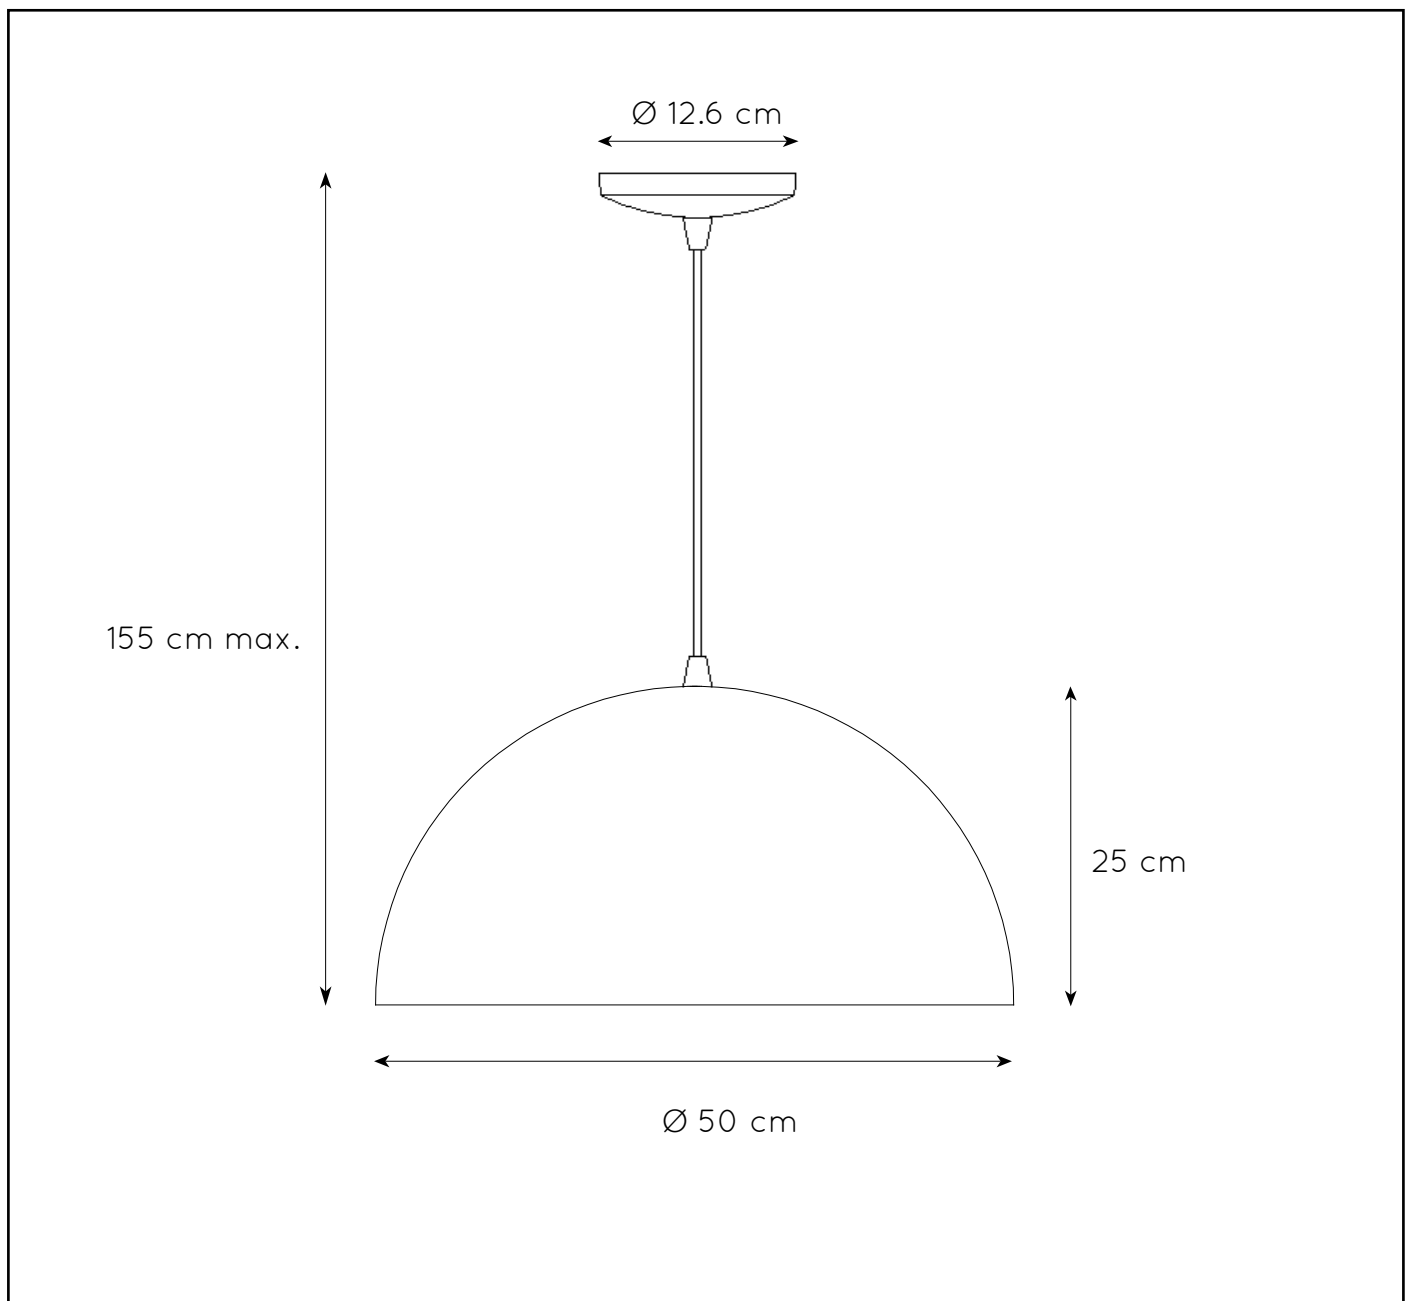

LUCIDE

TECHNICAL DRAWING DIMENSIONS

MATTIE

Item number : 76363/50/36

EAN code : 5411212760807

For more specifications, dimensions please visit

www.lucide.com