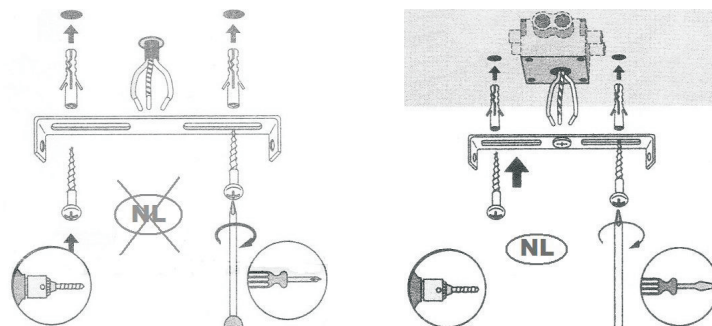

LUCIDE

Dit product bevat een lichtbron van energie-efficiëntieklasse A+
Ce produit contient une source lumineuse de classe énergétique A+
This product contains a light source of energy efficiency class A+
Dieses Produkt enthält eine Lichtquelle der Energieeffizienzklasse A+
Ten produkt zawiera źródło światła o klasie efektywności energetycznej A+