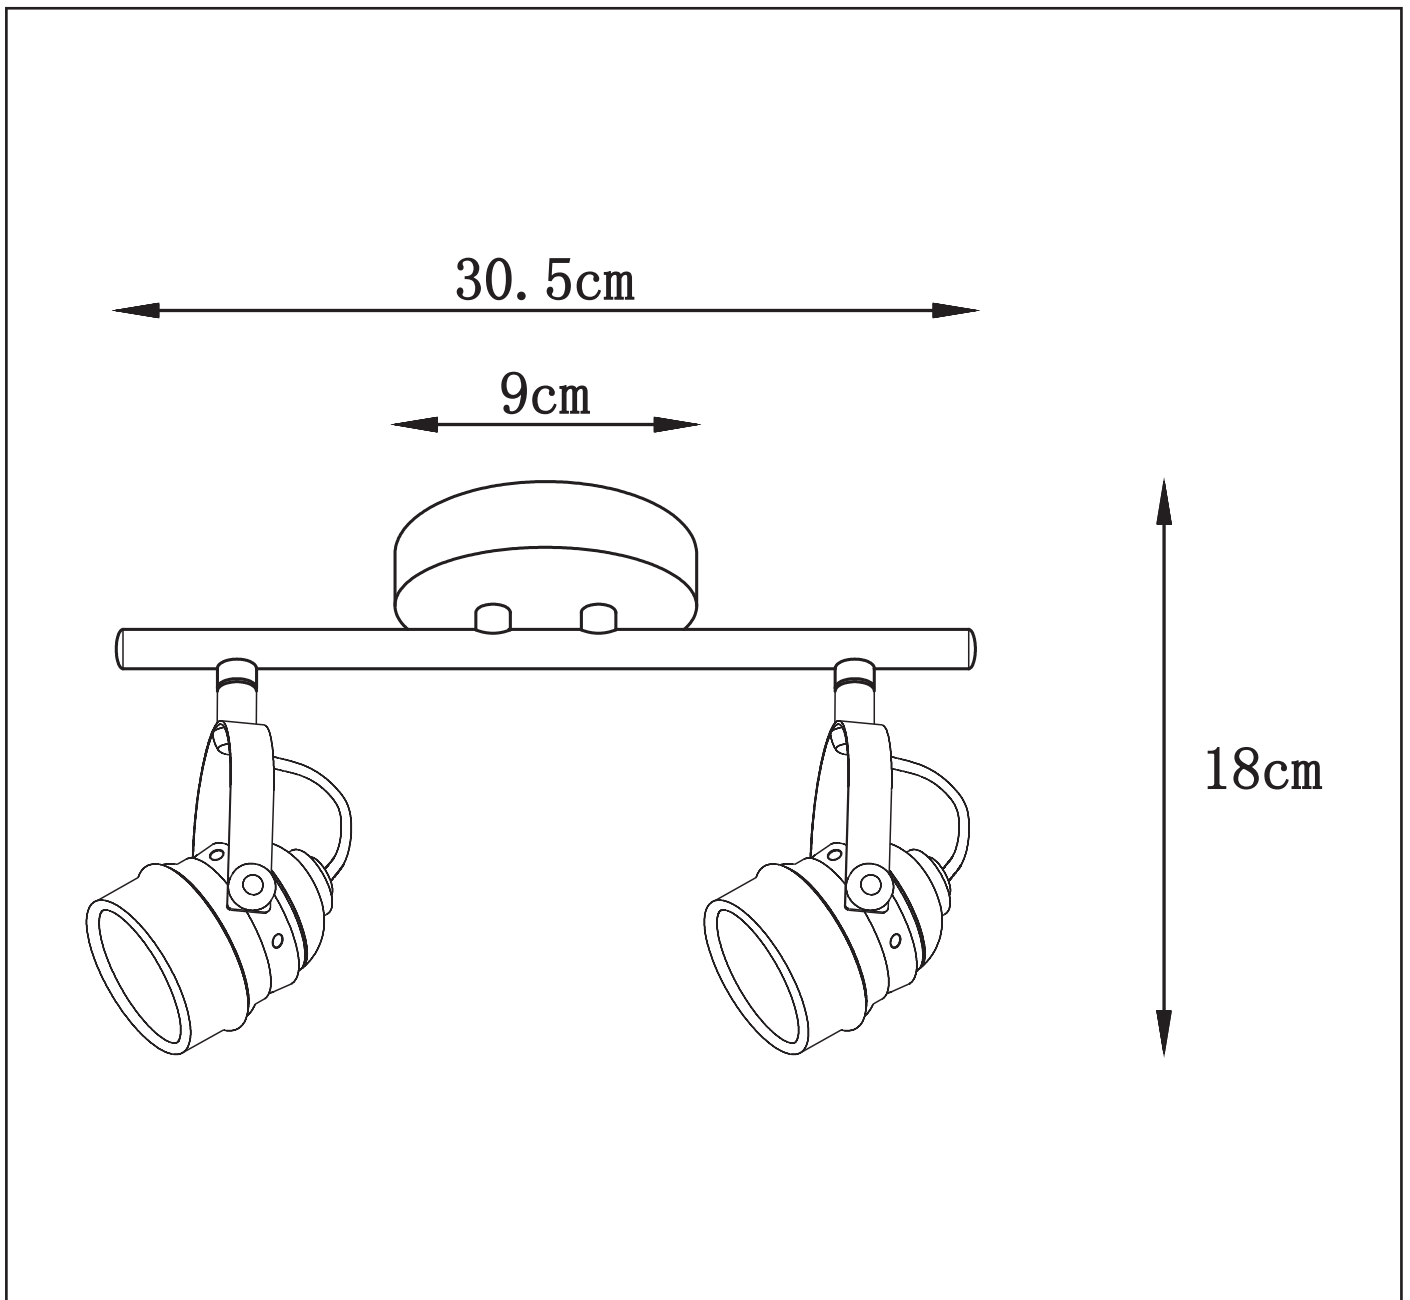

LUCIDE

**RECOMMENDED LUCIDE
LIGHT SOURCE**

49008/05/60
Light source dimmable : Yes
Light source incl. : Yes

General

Dimensions LxWxH : 30.5 cm x 9 cm x 18 cm
Heigth minimum : -
Heigth maximum : 18 cm
Dimensions shade LxWxH : ϕ 6.8*H8
Main material : Metal
Ceiling rose material : Metal
Color : Antique white
Style : Classical
Shape : Round
Weight : 0.60Kg
Warranty : 2 years

Product specifications

Dimmable : Yes
Light direction : up and down
Adjustable in height : No
(Before Installation)
Directional : Yes
Cable : No, Cable On Product
Cable length : -
Sensor : Without Sensor
Control : Light Switch Control
IP-Class : 20
Electric class : 1
Light source including ?: Yes
Lamp socket : GU10
Light source number : 2
Power requirements : 220-240V~50Hz
Bulb type & maximum wattage : LED GU10 Max. 5W

For more specifications of this product please visit

www.lucide.com

LUCIDE

CIGAL LED

Item number :77974/10/21

EAN code : 5411212770608

For more specifications, dimensions please visit

www.lucide.com