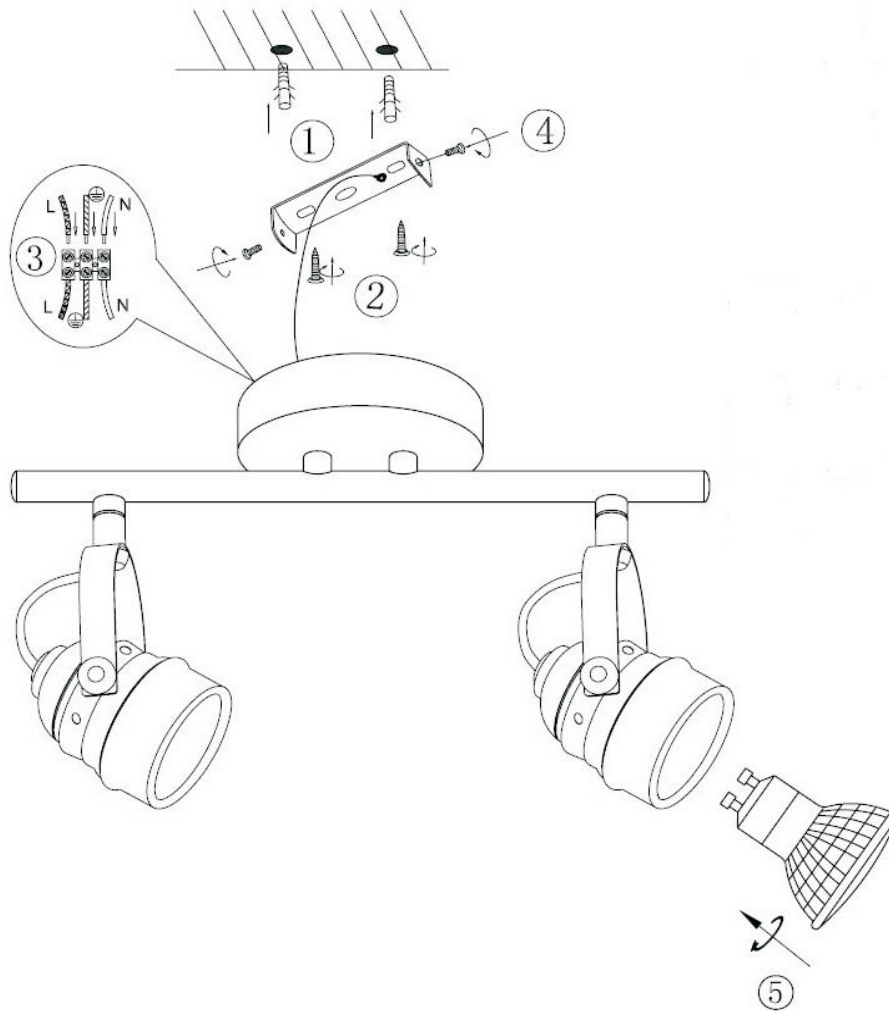

LUCIDE

Dit product bevat een lichtbron van energie-efficiëntieklasse A+
Ce produit contient une source lumineuse de classe énergétique A+
This product contains a light source of energy efficiency class A+
Dieses Produkt enthält eine Lichtquelle der Energieeffizienzklasse A+
Ten produkt zawiera źródło światła o klasie efektywności energetycznej A+