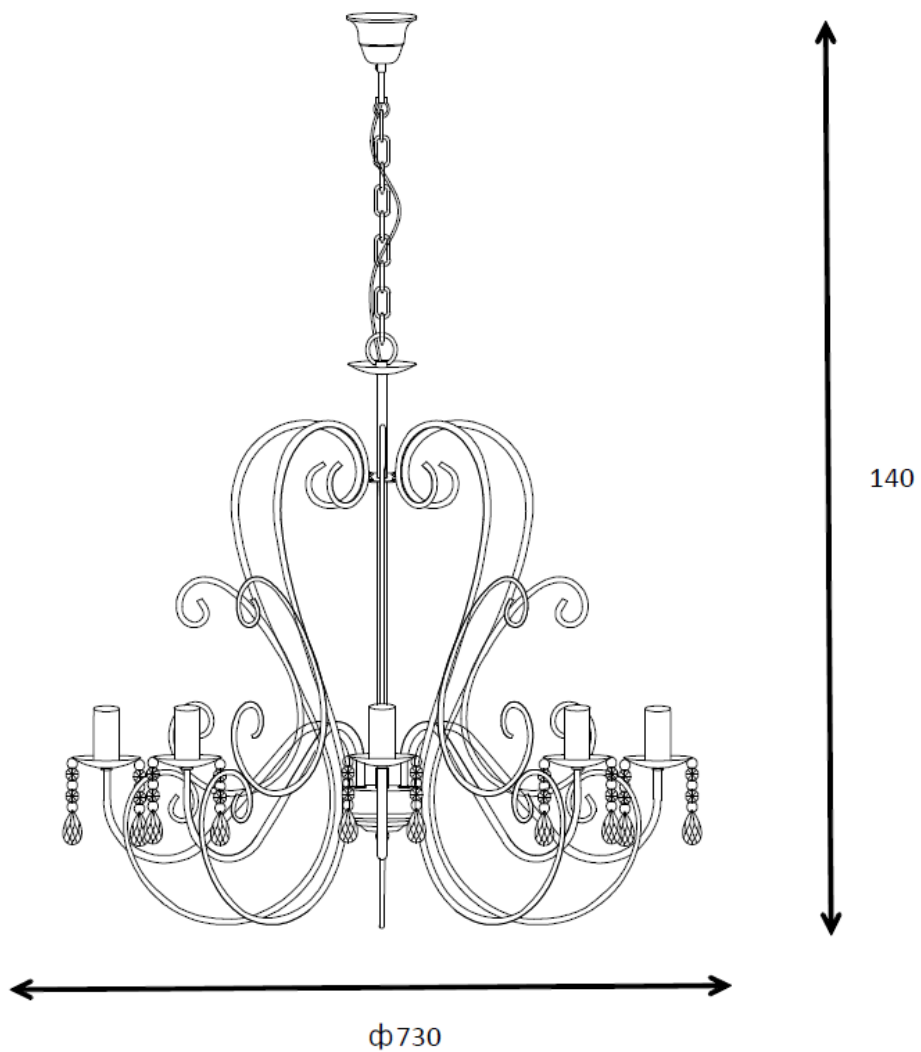

Line drawing of the item (with outline dimensions)

Item number:78307/08/97

Installation drawing (the same as it in its instruction manual)

	PARTS LIST	Qty
A		1
B		8
C		8
D		24

Step 1

Step 2

Step 3

Step 4

Step 5

Step 6

Technical details

materials used:	Metal and glass
color:	painted rusty w/gold+clear glass droplets
dimnable and how is the fixture dimmable:	
size:	Height: 140cm Length: 73cm Width: 73cm Net Weight: 4.0kgs
power requirements:	220-240V-50Hz
bulb type and maximum Wattage:	E14 ESL MAX.9W
number of bulbs:	8XE14
IP degree:	IP20