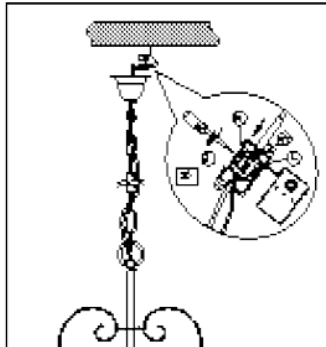

Line drawing of the item (with outline dimensions)

Item number:78307/08/97

Installation drawing (the same as it in its instruction manual)

	PARTS LIST	Qty
A		1
B		8
C		8
D		24

Step 1

Step 2

Step 3

Step 4

Step 5

Step 6

Technical details

materials used:	Metal and glass
color:	painted rusty w/gold+clear glass droplets
dimnable and how is the fixture dimmable:	
size:	Height: 140cm Length: 73cm Width: 73cm Net Weight: 4.0kgs
power requirements:	220-240V-50Hz
bulb type and maximum Wattage:	E14 ESL MAX.9W
number of bulbs:	8XE14
IP degree:	IP20