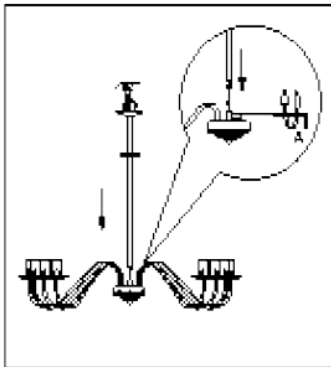

Line drawing of the item (with outline dimensions)

Item number:78307/08/97

Installation drawing (the same as it in its instruction manual)

	PARTS LIST	Qty
A		1
B		8
C		8
D		24

Step 1

Step 2

Step 3

Step 4

Step 5

Step 6

Technical details

materials used:	Metal and glass
color:	painted rusty w/gold+clear glass droplets
dimnable and how is the fixture dimmable:	
size:	Height: 140cm Length: 73cm Width: 73cm Net Weight: 4.0kgs
power requirements:	220-240V-50Hz
bulb type and maximum Wattage:	E14 ESL MAX.9W
number of bulbs:	8XE14
IP degree:	IP20