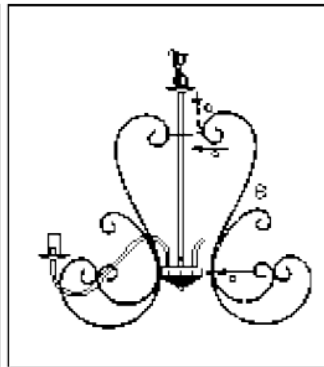

Line drawing of the item (with outline dimensions)

Item number:78307/08/97

Installation drawing (the same as it in its instruction manual)

	PARTS LIST	Qty
A		1
B		8
C		8
D		24

Step 1

Step 2

Step 3

Step 4

Step 5

Step 6

Technical details

materials used:	Metal and glass
color:	painted rusty w/gold+clear glass droplets
dimnable and how is the fixture dimmable:	
size:	Height: 140cm Length: 73cm Width: 73cm Net Weight: 4.0kgs
power requirements:	220-240V-50Hz
bulb type and maximum Wattage:	E14 ESL MAX.9W
number of bulbs:	8XE14
IP degree:	IP20