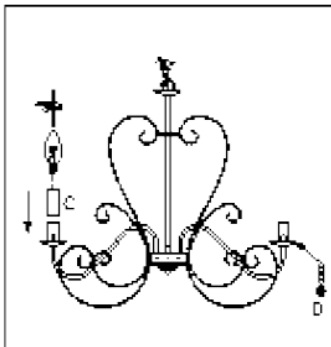

Line drawing of the item (with outline dimensions)

Item number:78307/08/97

Installation drawing (the same as it in its instruction manual)

	PARTS LIST	Qty
A		1
B		8
C		8
D		24

Step 1

Step 2

Step 3

Step 4

Step 5

Step 6

Technical details

materials used:	Metal and glass
color:	painted rusty w/gold+clear glass droplets
dimnable and how is the fixture dimmable:	
size:	Height: 140cm Length: 73cm Width: 73cm Net Weight: 4.0kgs
power requirements:	220-240V-50Hz
bulb type and maximum Wattage:	E14 ESL MAX.9W
number of bulbs:	8XE14
IP degree:	IP20