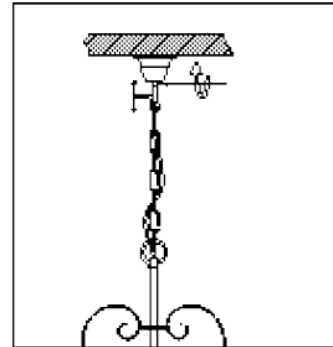

Line drawing of the item (with outline dimensions)

Item number:78307/08/97

Installation drawing (the same as it in its instruction manual)

	PARTS LIST	Qty
A		1
B		8
C		8
D		24

Step 1

Step 2

Step 3

Step 4

Step 5

Step 6

Technical details

materials used:	Metal and glass
color:	painted rusty w/gold+clear glass droplets
dimnable and how is the fixture dimmable:	
size:	Height: 140cm Length: 73cm Width: 73cm Net Weight: 4.0kgs
power requirements:	220-240V-50Hz
bulb type and maximum Wattage:	E14 ESL MAX.9W
number of bulbs:	8XE14
IP degree:	IP20