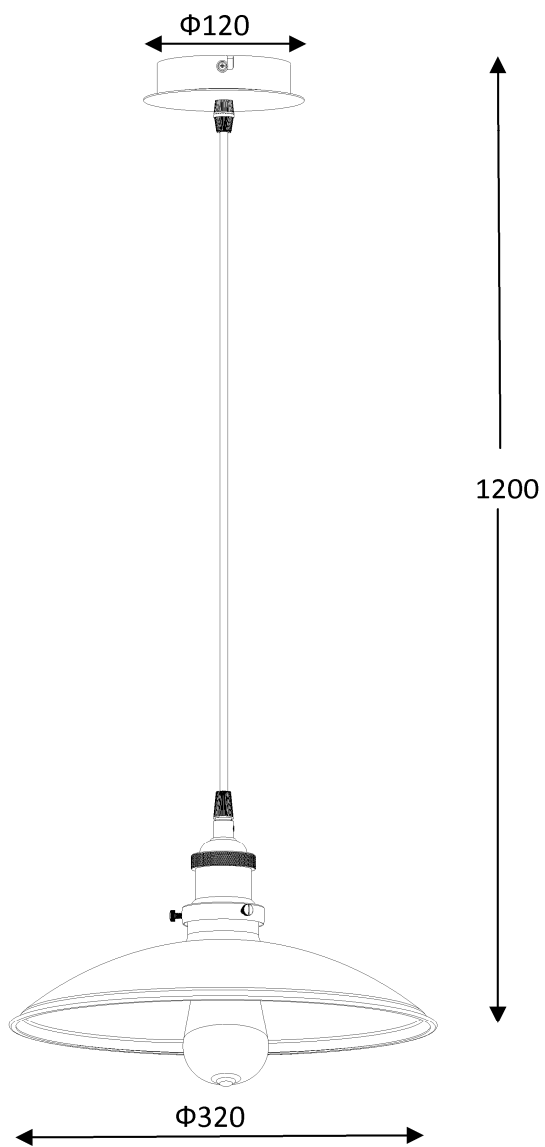

Line drawing of the item (with outline dimensions)

Item number: 78310/32/17

Installation drawing (the same as it in its instruction manual)

## Technical details

materials used:	Metal
color:	matt black+red antique copper
dimmable and how is the fixture dimmable:	
size:	Height: 120cm Length: 32cm Width: 32cm Net Weight: 0.6Kg
power requirements:	220-240VAC 50Hz
bulb type and maximum Wattage:	E27 Max.60W
number of bulbs:	1xE27
IP degree:	IP20