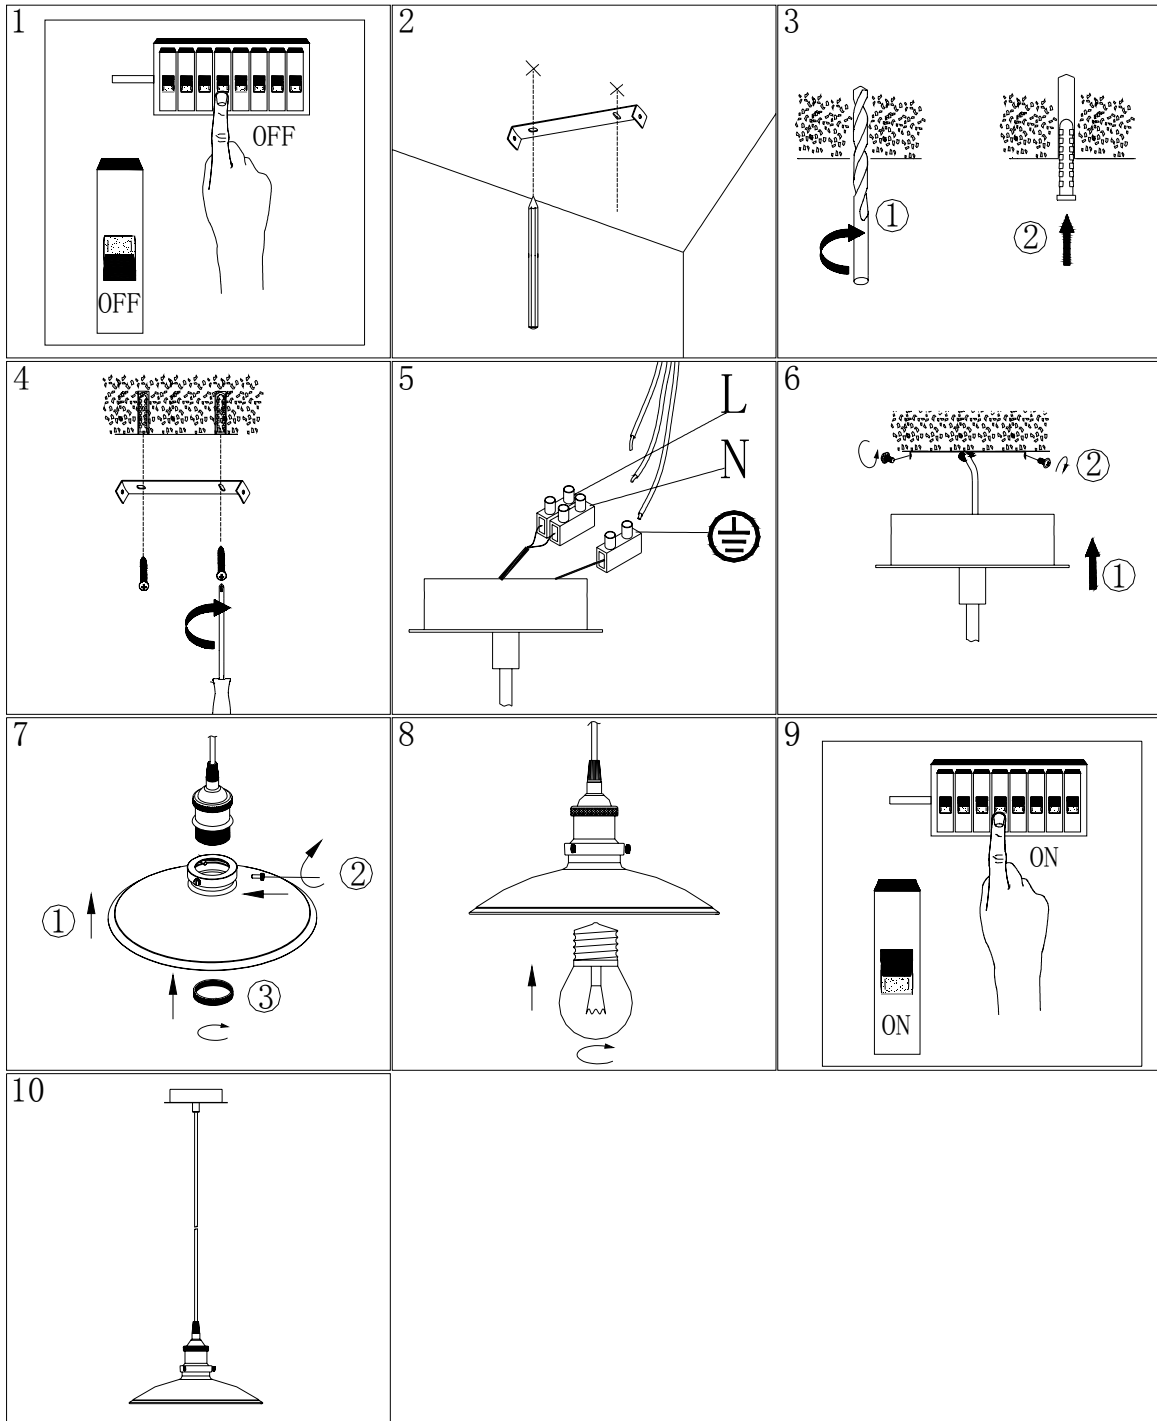

Line drawing of the item (with outline dimensions)

Item number: 78310/32/17

Installation drawing (the same as it in its instruction manual)

## Technical details

materials used:	Metal
color:	matt black+red antique copper
dimmable and how is the fixture dimmable:	
size:	Height: 120cm Length: 32cm Width: 32cm Net Weight: 0.6Kg
power requirements:	220-240VAC 50Hz
bulb type and maximum Wattage:	E27 Max.60W
number of bulbs:	1xE27
IP degree:	IP20