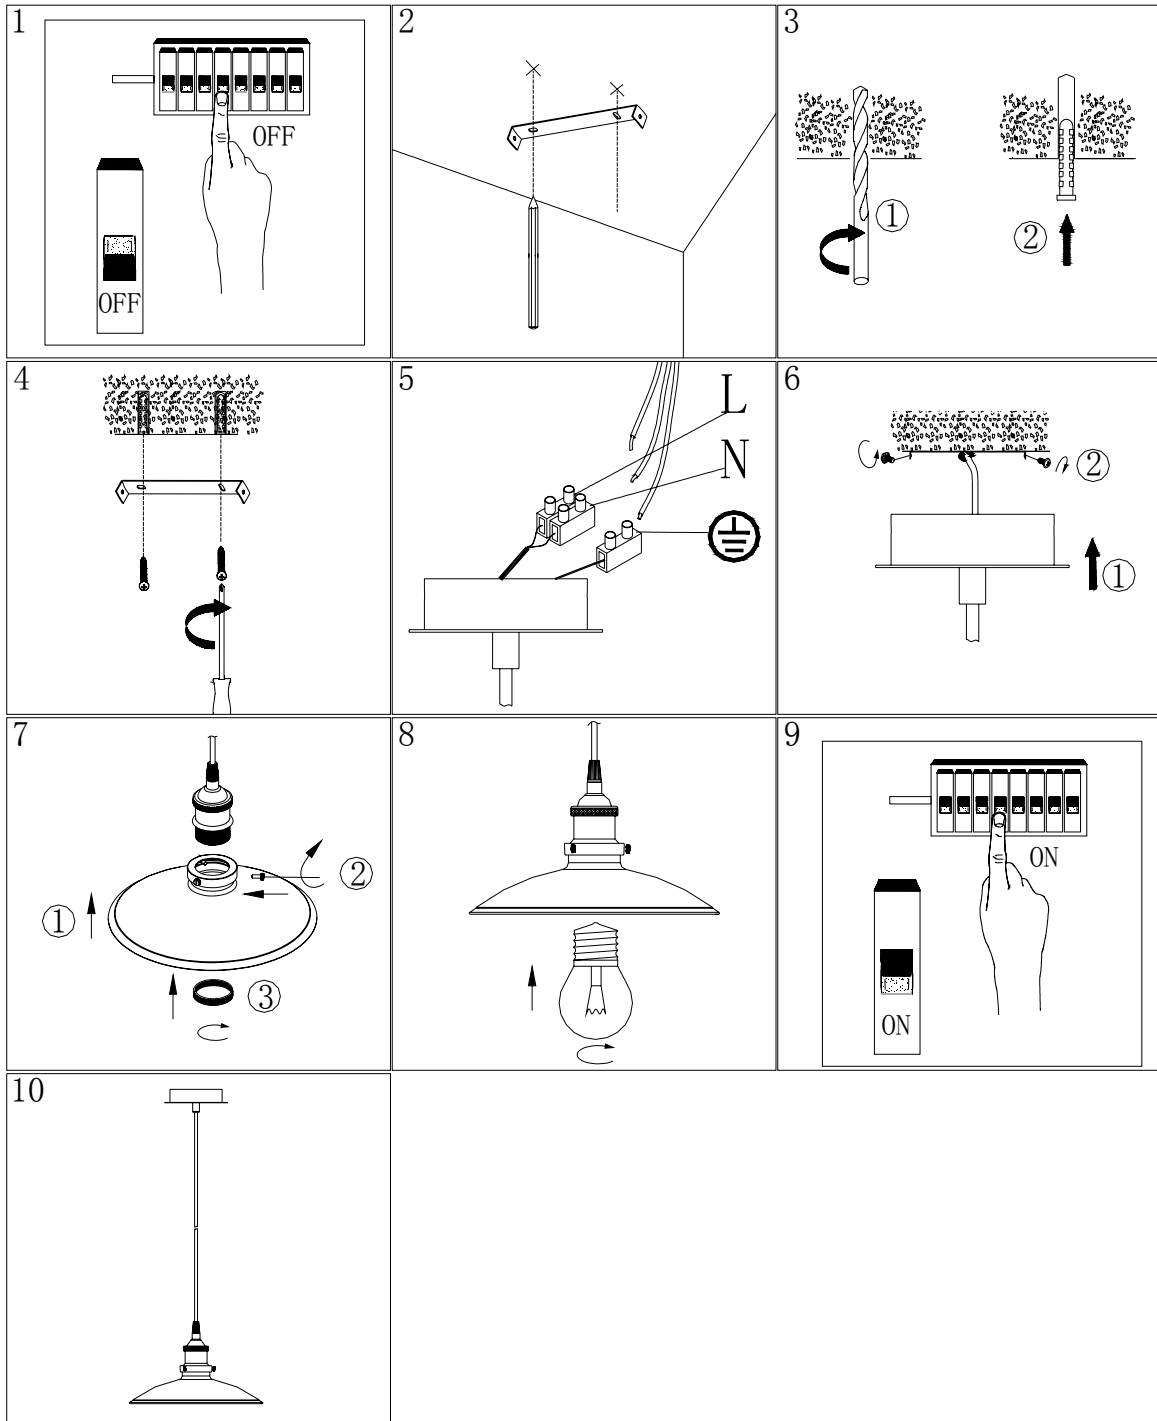

Line drawing of the item (with outline dimensions)

Item number: 78310/32/30

Installation drawing (the same as it in its instruction manual)

Technical details

materials used:	Metal
color:	bronze+Gloss black painted
dimmable and how is the fixture dimmable:	
size:	Height: 120cm Length: 32cm Width: 32cm Net Weight: 0.93Kg
power requirements:	220-240VAC 50Hz
bulb type and maximum Wattage:	E27 Max.60W
number of bulbs:	1xE27
IP degree:	IP20