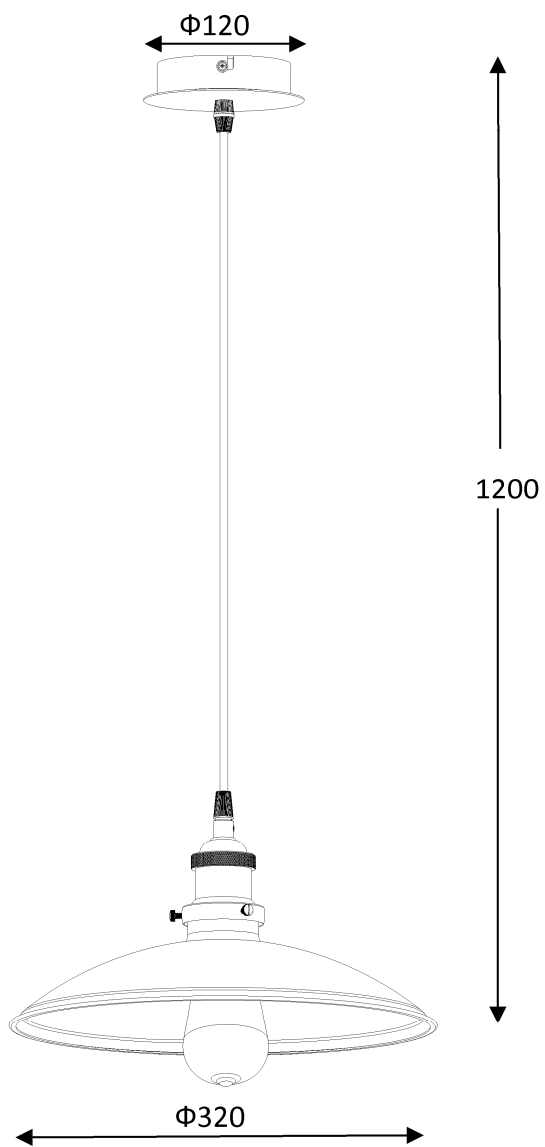

Line drawing of the item (with outline dimensions)

Item number: 78310/32/30

Installation drawing (the same as it in its instruction manual)

Technical details

materials used:	Metal
color:	bronze+Gloss black painted
dimmable and how is the fixture dimmable:	
size:	Height: 120cm Length: 32cm Width: 32cm Net Weight: 0.93Kg
power requirements:	220-240VAC 50Hz
bulb type and maximum Wattage:	E27 Max.60W
number of bulbs:	1xE27
IP degree:	IP20