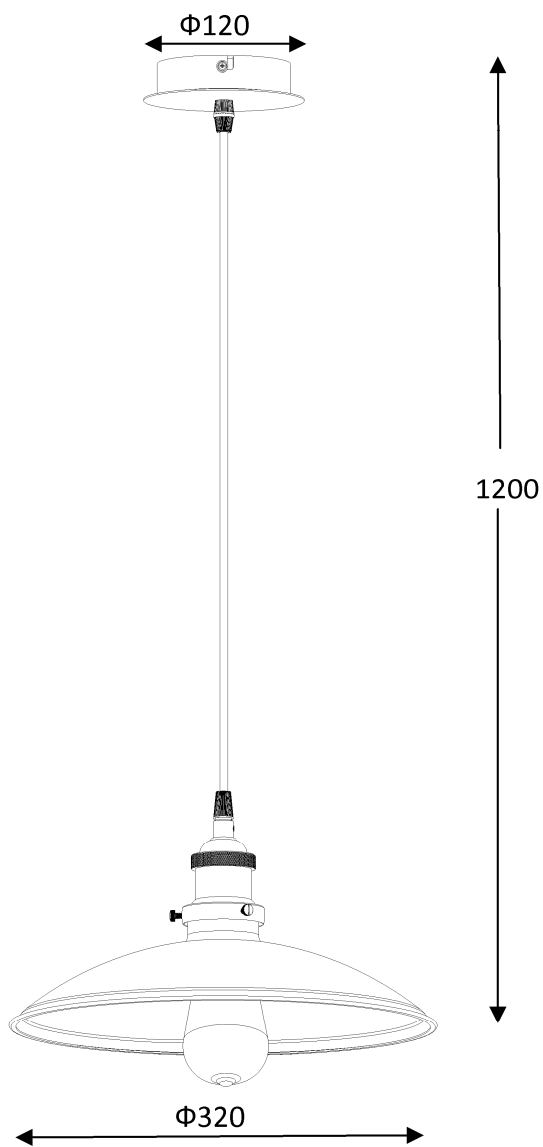

Line drawing of the item (with outline dimensions)

Item number: 78310/32/31

Installation drawing (the same as it in its instruction manual)

Technical details

materials used:	Metal
color:	bronze+Gloss white painted
dimmable and how is the fixture dimmable:	
size:	Height: 120cm Length: 32cm Width: 32cm Net Weight: 0.93Kg
power requirements:	220-240VAC 50Hz
bulb type and maximum Wattage:	E27 Max.60W
number of bulbs:	1xE27
IP degree:	IP20