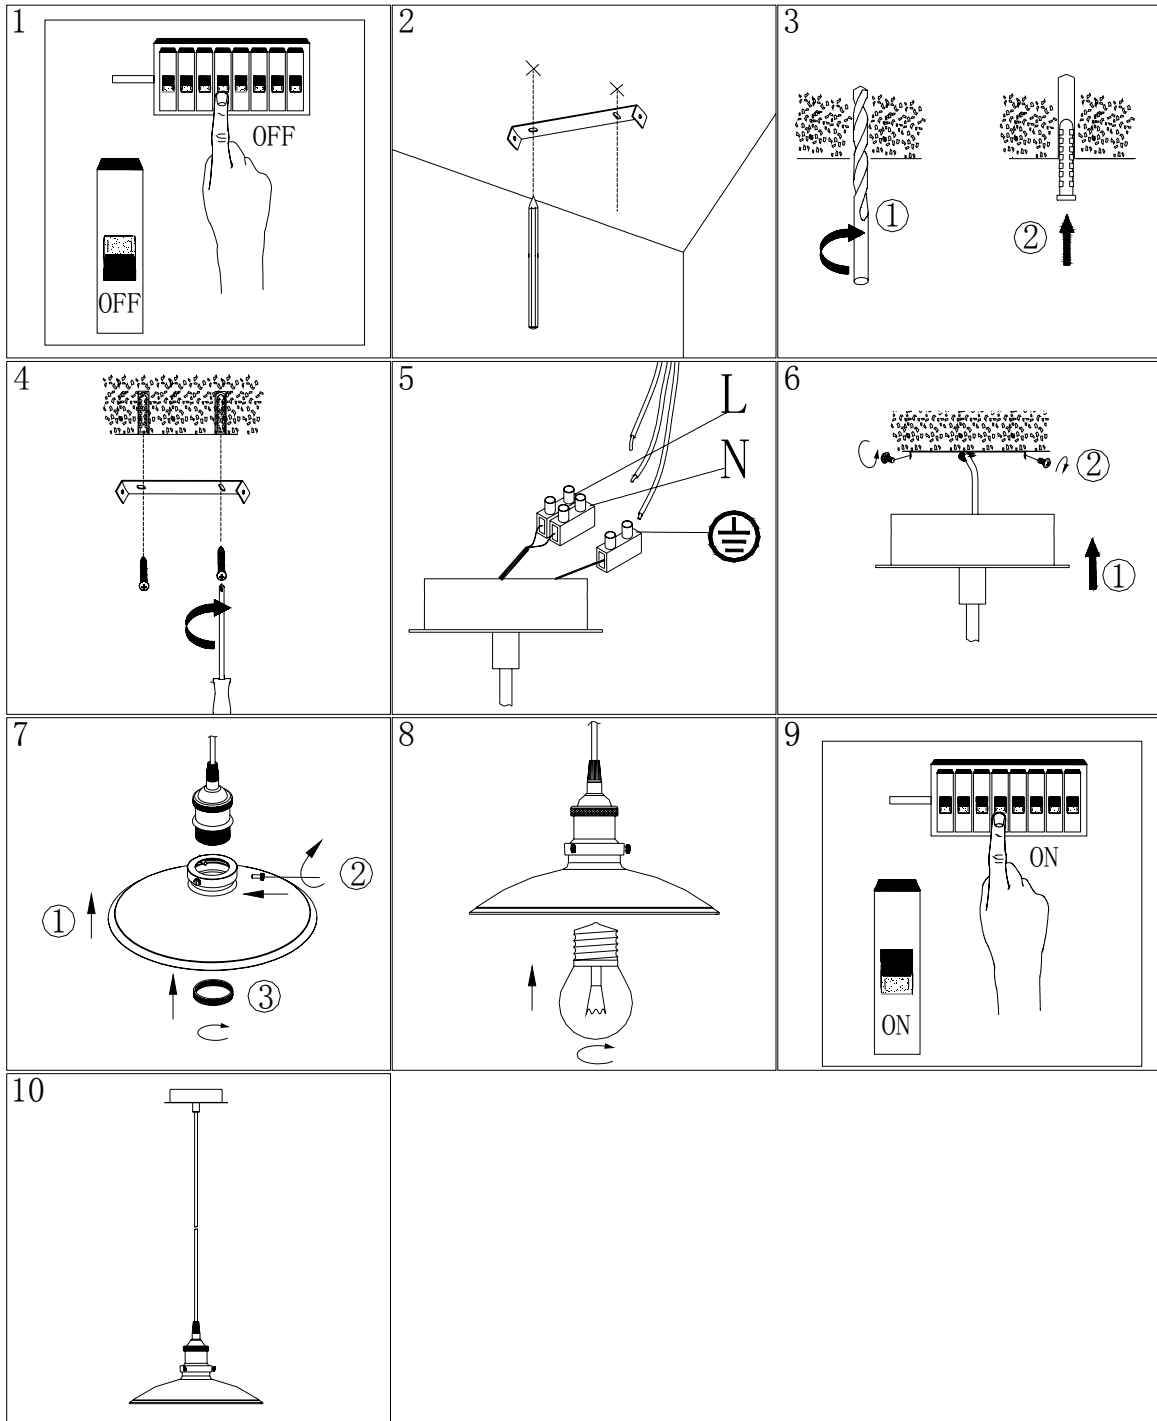

Line drawing of the item (with outline dimensions)

Item number: 78310/32/31

Installation drawing (the same as it in its instruction manual)

Technical details

materials used:	Metal
color:	bronze+Gloss white painted
dimmable and how is the fixture dimmable:	
size:	Height: 120cm Length: 32cm Width: 32cm Net Weight: 0.93Kg
power requirements:	220-240VAC 50Hz
bulb type and maximum Wattage:	E27 Max.60W
number of bulbs:	1xE27
IP degree:	IP20