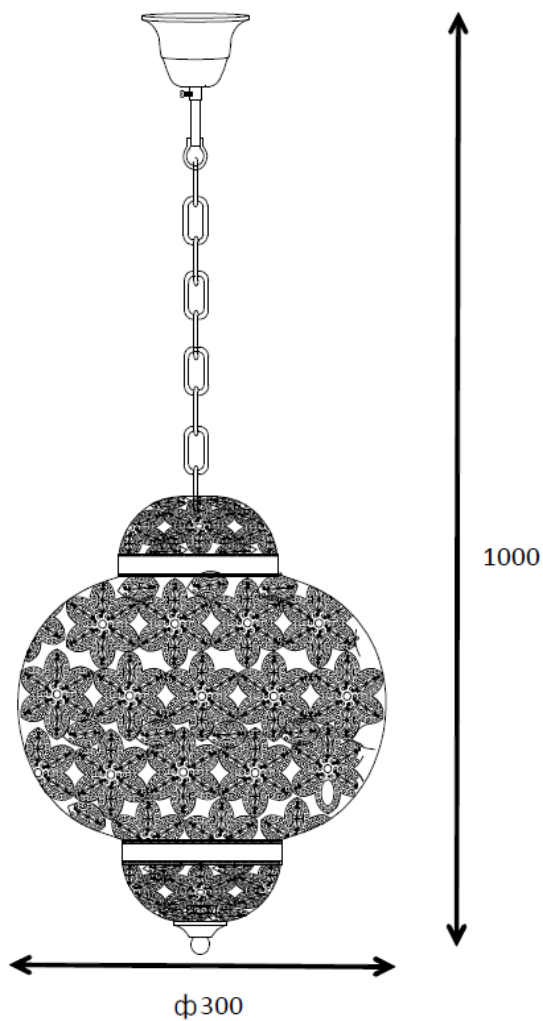

Line drawing of the item (with outline dimensions)

Item number:78365/01/97

Installation drawing (the same as it in its instruction manual)

Technical details

materials used:	Metal and acrylic
color:	Rusty brown metal frame w/amber acrylic beads
dimnable and how is the fixture dimmable:	
size:	Height: 100cm Length: 30cm Width: 30cm Net Weight: 1.55kgs
power requirements:	220-240V-50Hz
bulb type and maximum Wattage:	E27 ESL MAX.18W
number of bulbs:	1XE27
IP degree:	IP20