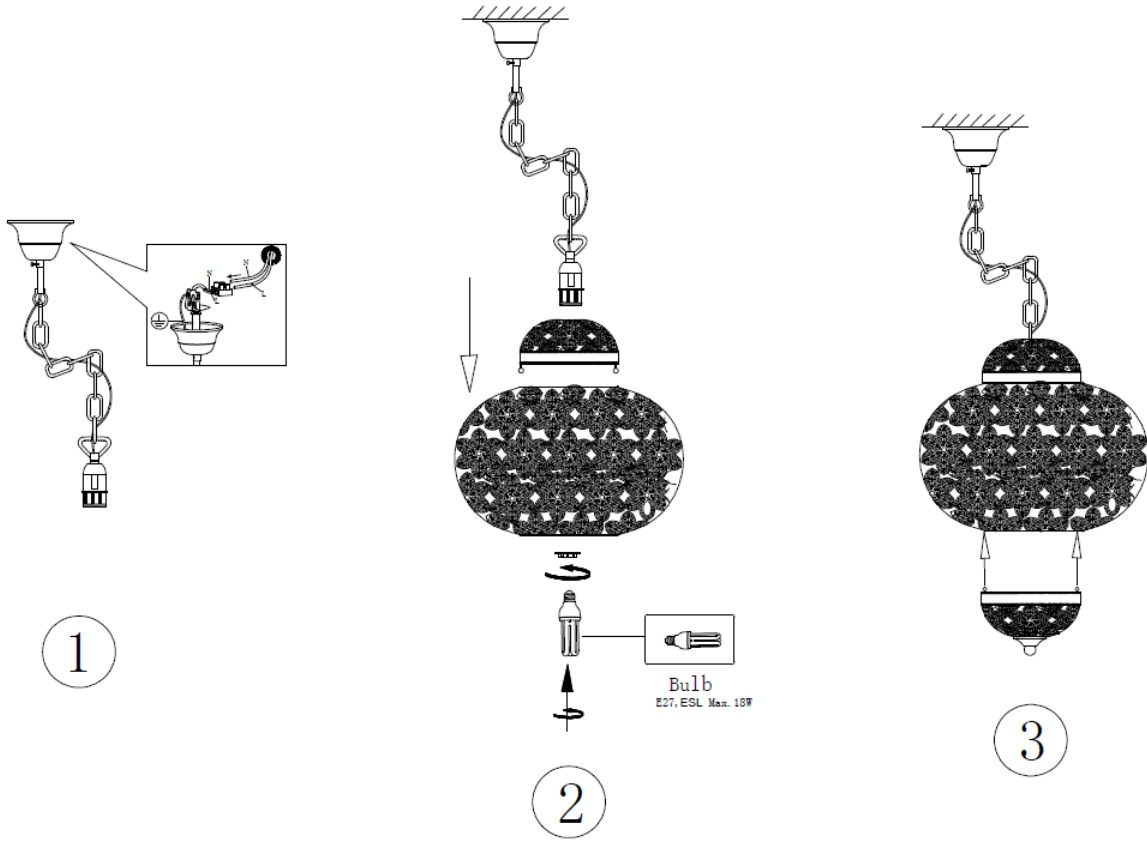

Line drawing of the item (with outline dimensions)

Item number:78365/01/97

Installation drawing (the same as it in its instruction manual)

Technical details

materials used:	Metal and acrylic
color:	Rusty brown metal frame w/amber acrylic beads
dimnable and how is the fixture dimmable:	
size:	Height: 100cm Length: 30cm Width: 30cm Net Weight: 1.55kgs
power requirements:	220-240V-50Hz
bulb type and maximum Wattage:	E27 ESL MAX.18W
number of bulbs:	1XE27
IP degree:	IP20