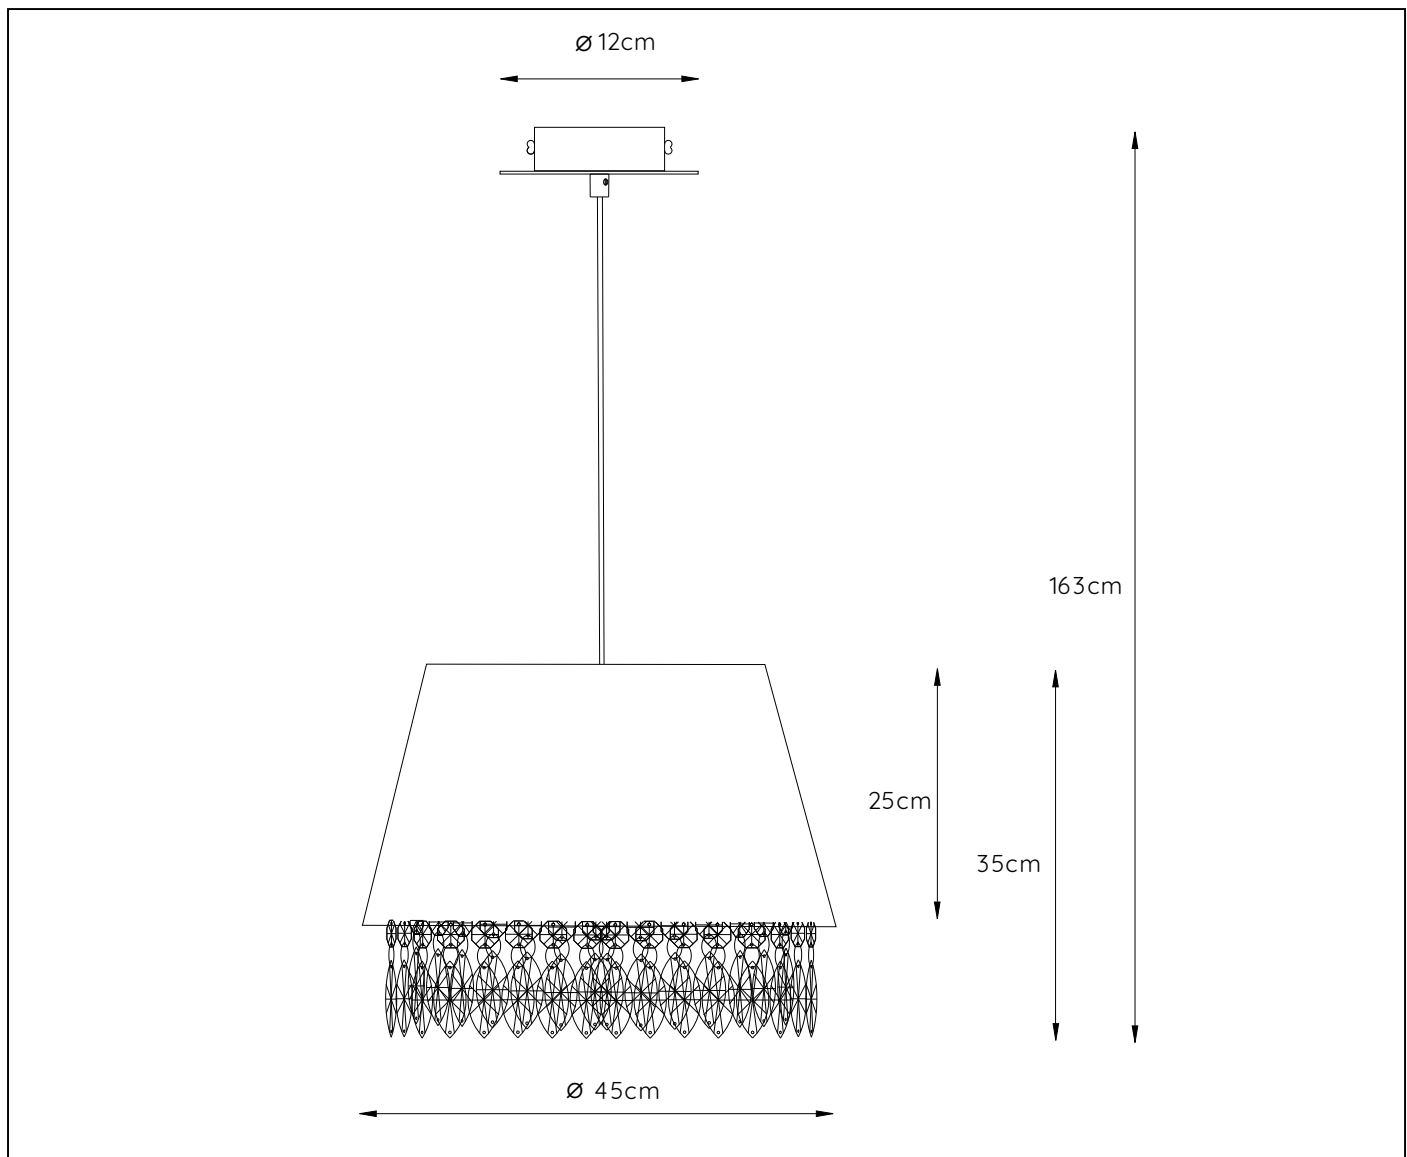

Dimensions LxWxH : 45cm x 45cm x 163cm
Height minimum : 40cm
Height maximum : 163cm
Dimensions shade LxWxH : 45cm x 45cm x 35cm
Main material : Metal, acrylic and fabric
Ceiling rose material : Metal
Color : Black
Style : Modern
Shape : Cone
Weight : 1.36 kg
Warranty : 2 years

Product specifications

Dimmable : Yes
Light direction : Around (Diffuse)
Adjustable in height : Adjustable in height (Before installation)
Directional : Not Directional
Cable : Yes, Cable On Product
Cable length : 128cm
Sensor : Without Sensor
Control : Light Switch Control
IP-Class : 20
Electric class : 1
Light source including ? : No
Lamp socket : E27
Light source number : 1
Power requirements : 220-240V~50Hz
Bulb type & maximum wattage : E27- max.60W

For more specifications of this product please visit

www.lucide.com

LUCIDE

TECHNICAL DRAWING & DIMENSIONS

DOLTI

Itemnumber :78368/45/30

EAN code : 5411212781819

For more specifications, dimensions please visit