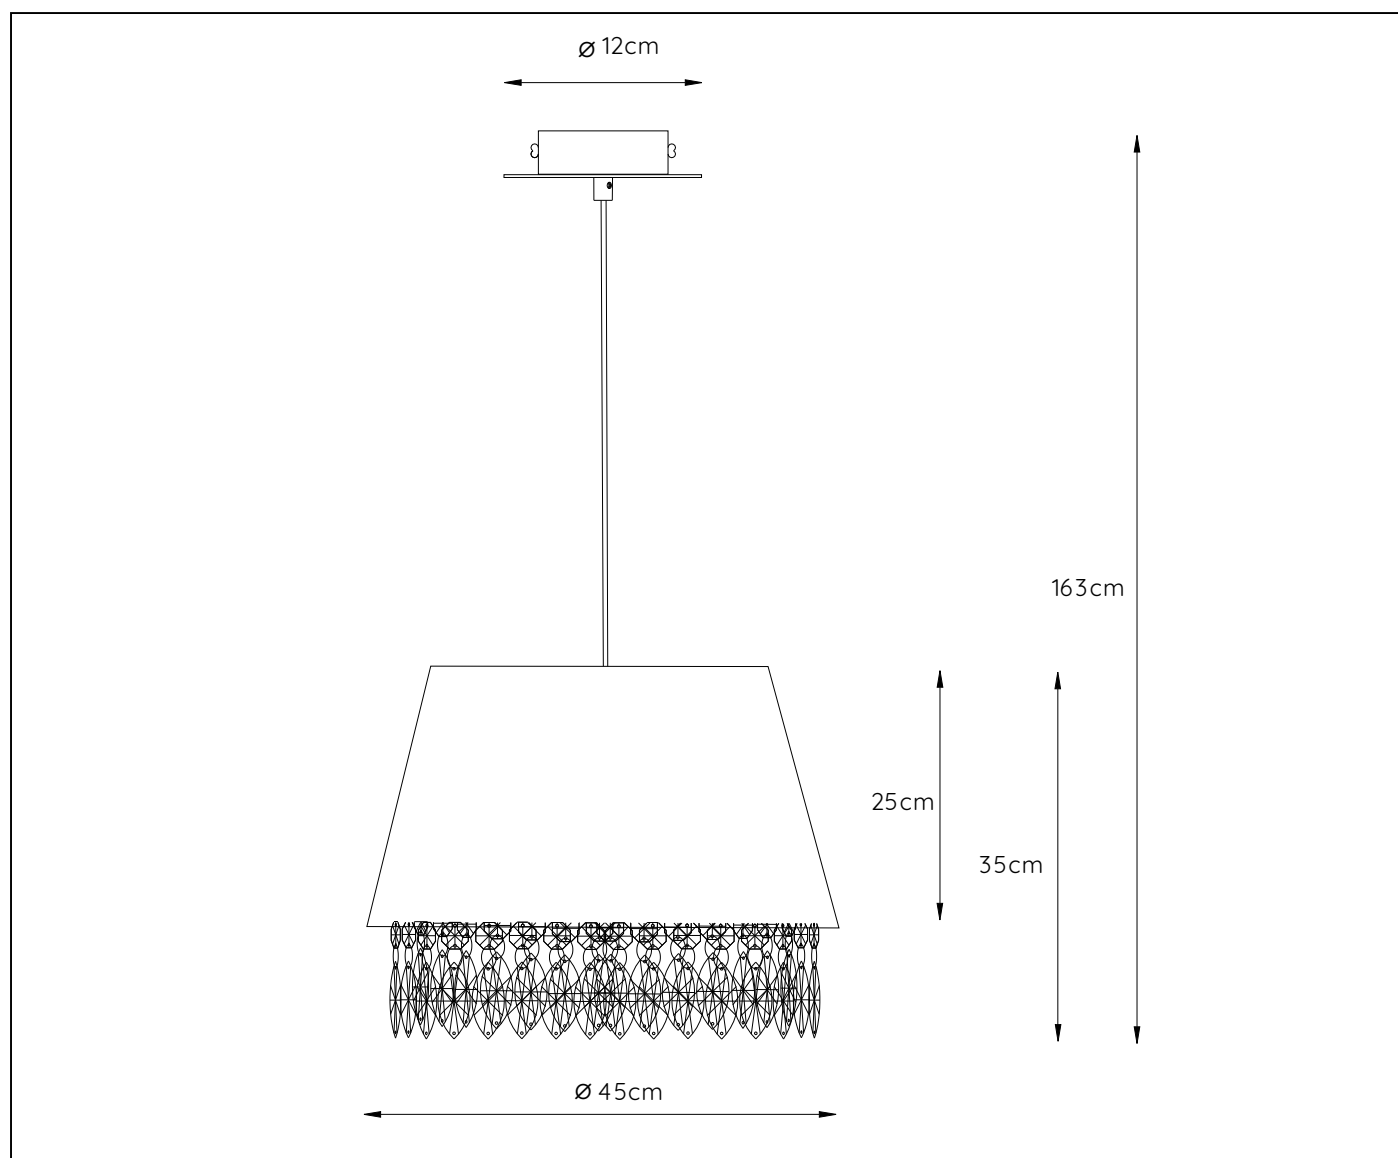

LUCIDE

**RECOMMENDED LUCIDE  
LIGHT SOURCE**

**49042/05/62**  
Light source dimmable : Yes  
Light source incl. : No

**General**

**Dimensions LxWxH** : 45cm x 45cm x 163cm  
**Height minimum** : 40cm  
**Height maximum** : 163cm  
**Dimensions shade LxWxH** : 45cm x 45cm x 35cm  
**Main material** : Metal, acrylic and fabric  
**Ceiling rose material** : Metal  
**Color** : White  
**Style** : Modern  
**Shape** : Cone  
**Weight** : 1.36 kg  
**Warranty** : 2 years

**Product specifications**

**Dimmable** : Yes  
**Light direction** : Around (Diffuse)  
**Adjustable in height** : Adjustable in height (Before installation)  
**Directional** : Not Directional  
**Cable** : Yes, Cable On Product  
**Cable length** : 128cm  
**Sensor** : Without Sensor  
**Control** : Light Switch Control  
**IP-Class** : 20  
**Electric class** : 1  
**Light source including ?** : No  
**Lamp socket** : E27  
**Light source number** : 1  
**Power requirements** : 220-240V~50Hz  
**Bulb type & maximum wattage** : E27- max.60W

For more specifications of this product please visit

[www.lucide.com](http://www.lucide.com)

LUCIDE

TECHNICAL DRAWING & DIMENSIONS

# DOLTI

Itemnumber :78368/45/31

EAN code : 5411212781826

For more specifications, dimensions please visit

[www.lucide.com](http://www.lucide.com)