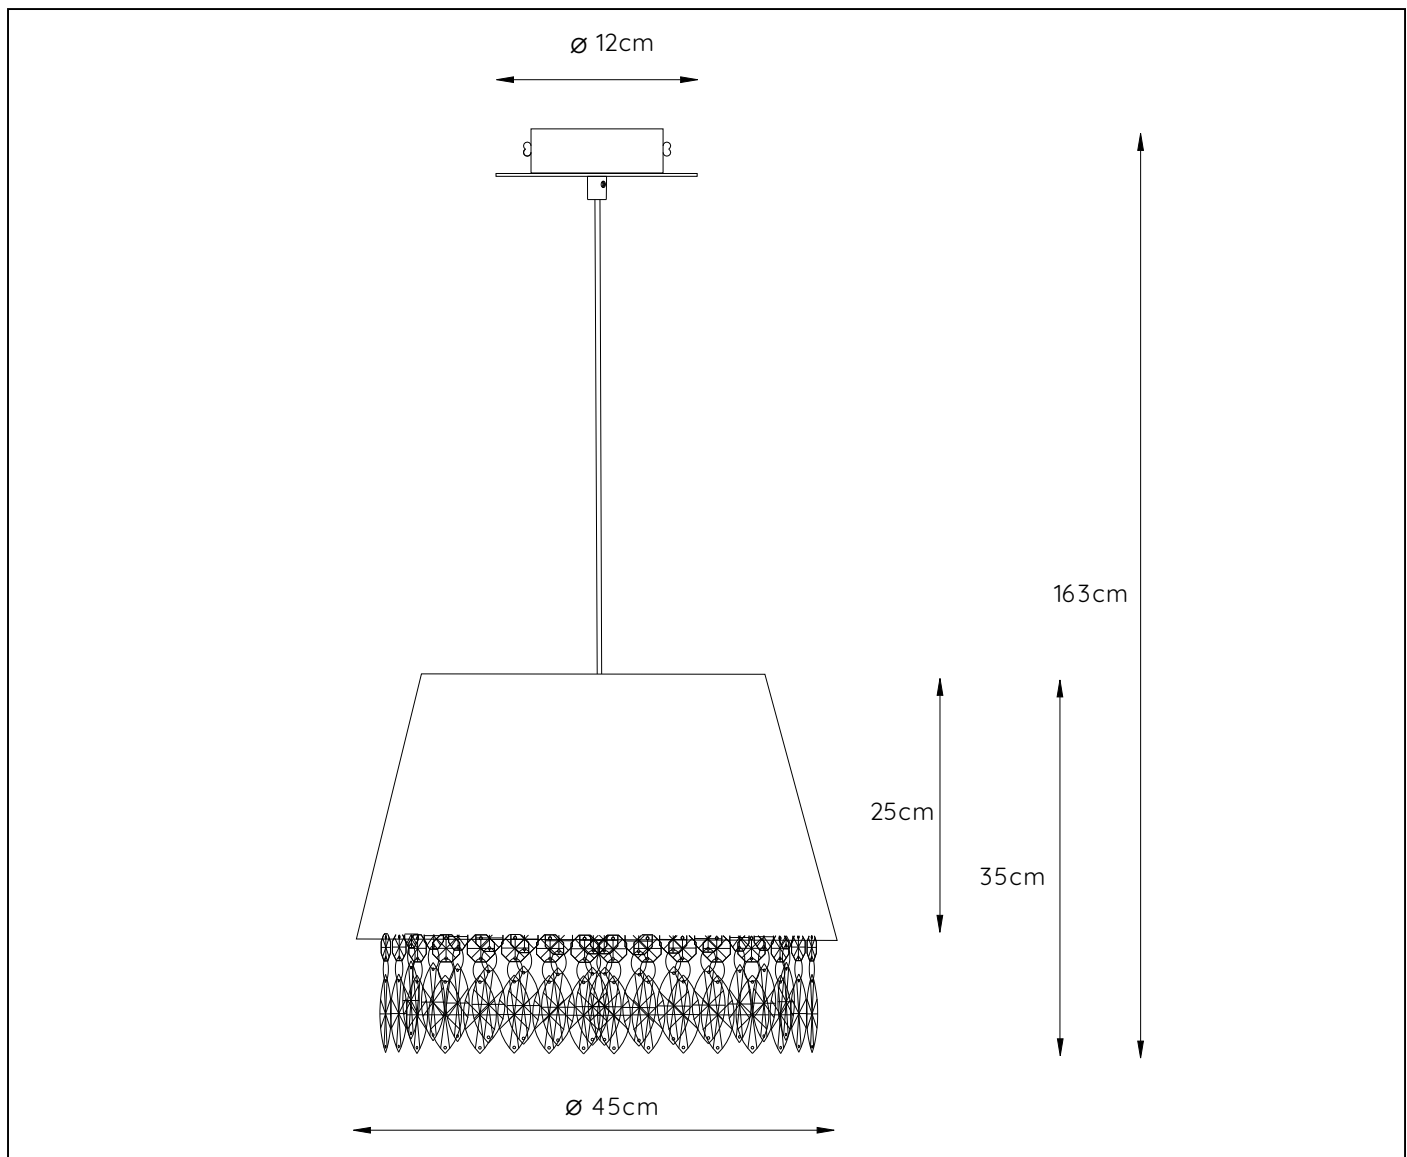

LUCIDE

**RECOMMENDED LUCIDE
LIGHT SOURCE**

49042/05/62

Light source dimmable : Yes

Light source incl. : No

General

Dimensions LxWxH : 45cm x 45cm x 163cm
Height minimum : 40cm
Height maximum : 163cm
Dimensions shade LxWxH : 45cm x 45cm x 35cm
Main material : Metal, acrylic and fabric
Ceiling rose material : Metal
Color : Taupe
Style : Modern
Shape : Cone
Weight : 1.36 kg
Warranty : 2 years

Product specifications

Dimmable : Yes
Light direction : Around (Diffuse)
Adjustable in height : Adjustable in height (Before installation)
Directional : Not Directional
Cable : Yes, Cable On Product
Cable length : 128cm
Sensor : Without Sensor
Control : Light Switch Control
IP-Class : 20
Electric class : 1
Light source including ? : No
Lamp socket : E27
Light source number : 1
Power requirements : 220-240V~50Hz
Bulb type & maximum wattage : E27- max.60W

For more specifications of this product please visit

www.lucide.com

LUCIDE

TECHNICAL DRAWING & DIMENSIONS

DOLTI

Itemnumber :78368/45/41

EAN code : 5411212781833

For more specifications, dimensions please visit