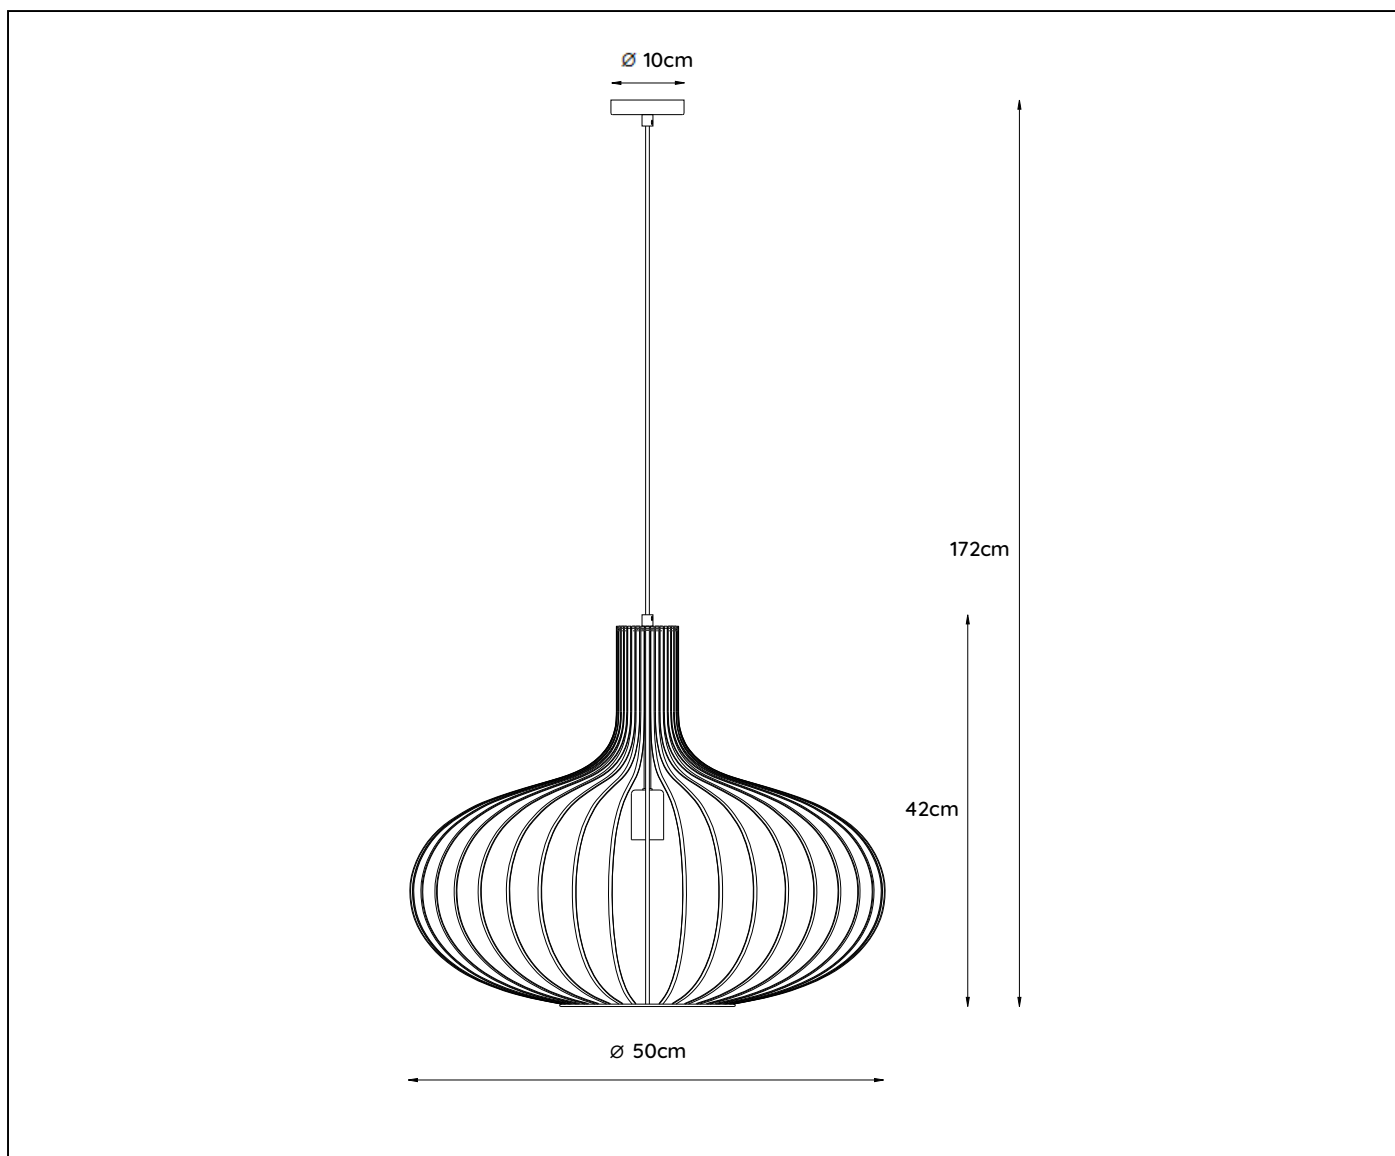

LUCIDE

**RECOMMENDED LUCIDE
LIGHT SOURCE**

49032/05/62

Light source dimmable : Yes

Light source incl. : No

General

Dimensions LxWxH : 50 cm x 50 cm x 172 cm
Height minimum : 46 cm
Height maximum : 172 cm
Dimensions shade LxWxH : 50 cm x 50 cm x 42 cm
Main material : Metal
Ceiling rose material : Metal
Color :Antique copper
Style : Modern
Shape : Oval
Weight : 1,68 kg
Warranty : 2 years

Product specifications

Dimmable : Yes
Light direction : Around (Diffuse)
Adjustable in height :Adjustable in height(Before installation)
Directional : Not Directional
Cable : Yes,Cable On Product
Cable length : 126cm
Sensor : Without Sensor
Control : Light Switch Control
IP-Class : 20
Electric class : 1
Light source including ? : No
Lamp socket : E27
Light source number : 1
Power requirements : 220-240V~50Hz
Bulb type & maximum wattage : E27- max.60W

For more specifications of this product please visit

www.lucide.com

LUCIDE

TECHNICAL DRAWING & DIMENSIONS

MANUELA

Itemnumber :78374/50/17

EAN code : 5411212782069

For more specifications, dimensions please visit