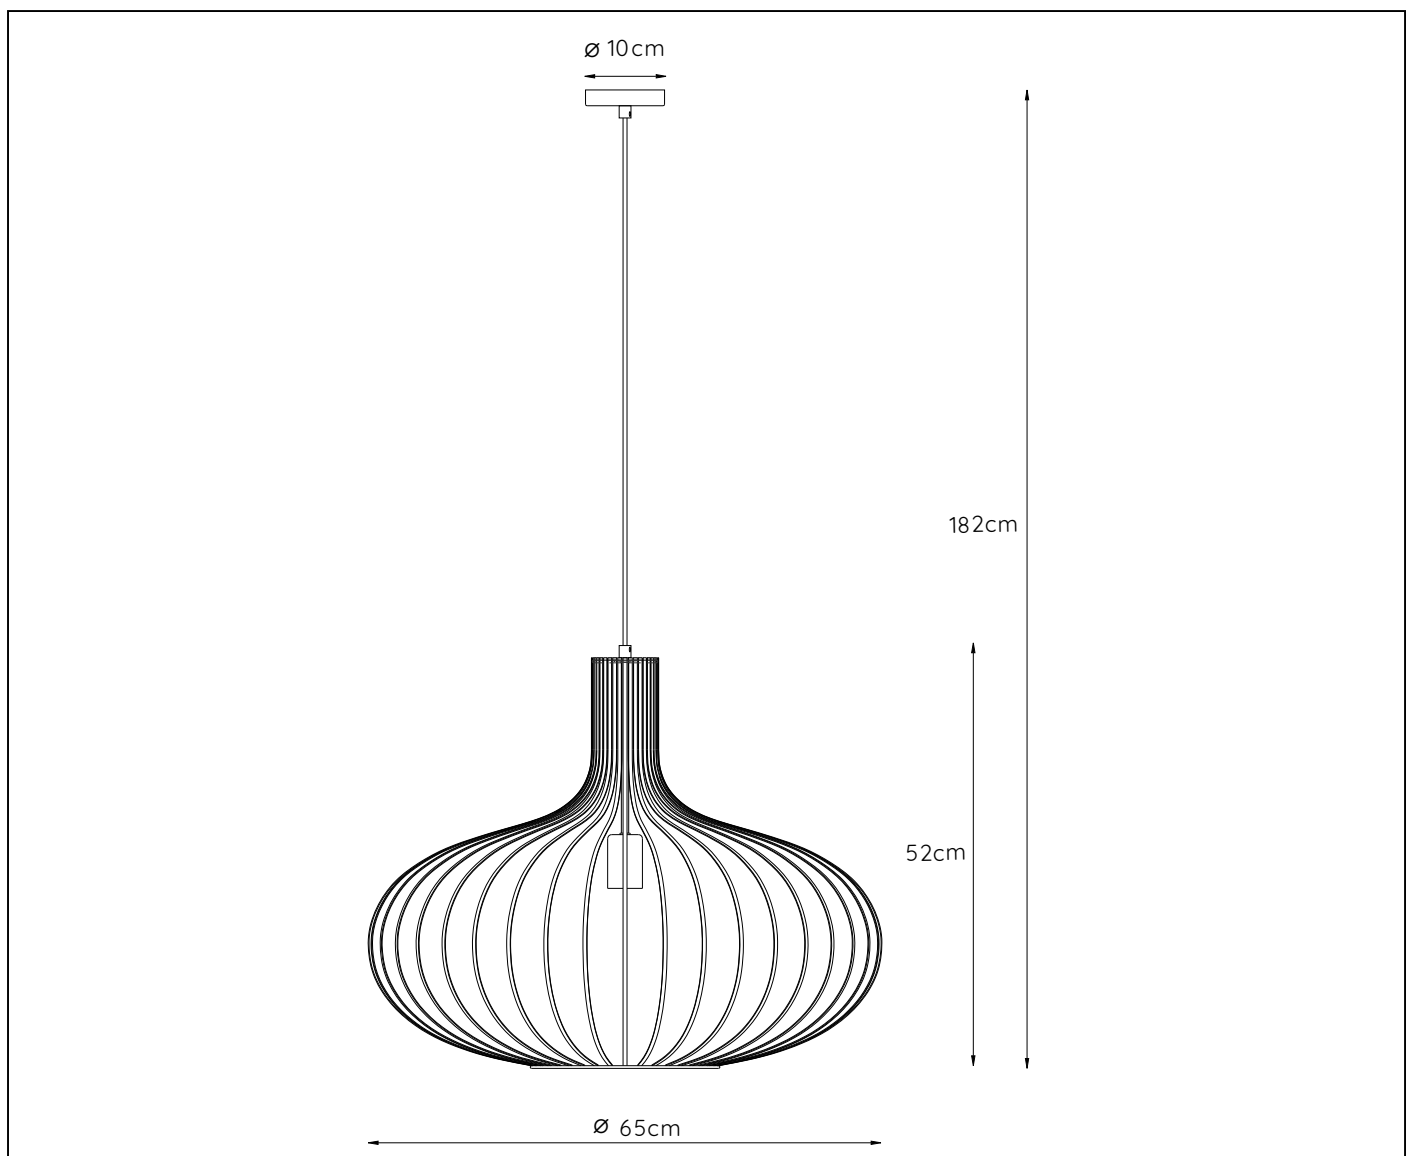

LUCIDE

**RECOMMENDED LUCIDE  
LIGHT SOURCE**

**49032/05/62**

Light source dimmable : Yes

Light source incl. : No

**General**

**Dimensions LxWxH** : 65cm x 65cm x 182 cm  
**Height minimum** : 56 cm  
**Height maximum** : 182 cm  
**Dimensions shade LxWxH** : 65 cm x 65cm x 52 cm  
**Main material** : Metal  
**Ceiling rose material** : Metal  
**Color** :Antique copper  
**Style** : Modern  
**Shape** : Oval  
**Weight** : 2.2 kg  
**Warranty** : 2 years

**Product specifications**

**Dimmable** : Yes  
**Light direction** : Around (Diffuse)  
**Adjustable in height** : Adjustable in height(Before installation)  
**Directional** : Not Directional  
**Cable** : Yes,Cable On Product  
**Cable length** : 126cm  
**Sensor** : Without Sensor  
**Control** : Light Switch Control  
**IP-Class** : 20  
**Electric class** : 1  
**Light source including ?** : No  
**Lamp socket** : E27  
**Light source number** : 1  
**Power requirements** : 220-240V~50Hz  
**Bulb type & maximum wattage** : E27- max.60W

For more specifications of this product please visit  
[www.lucide.com](http://www.lucide.com)

LUCIDE

TECHNICAL DRAWING & DIMENSIONS

# MANUELA

Itemnumber :78374/65/17

EAN code : 5411212781840

For more specifications, dimensions please visit

[www.lucide.com](http://www.lucide.com)