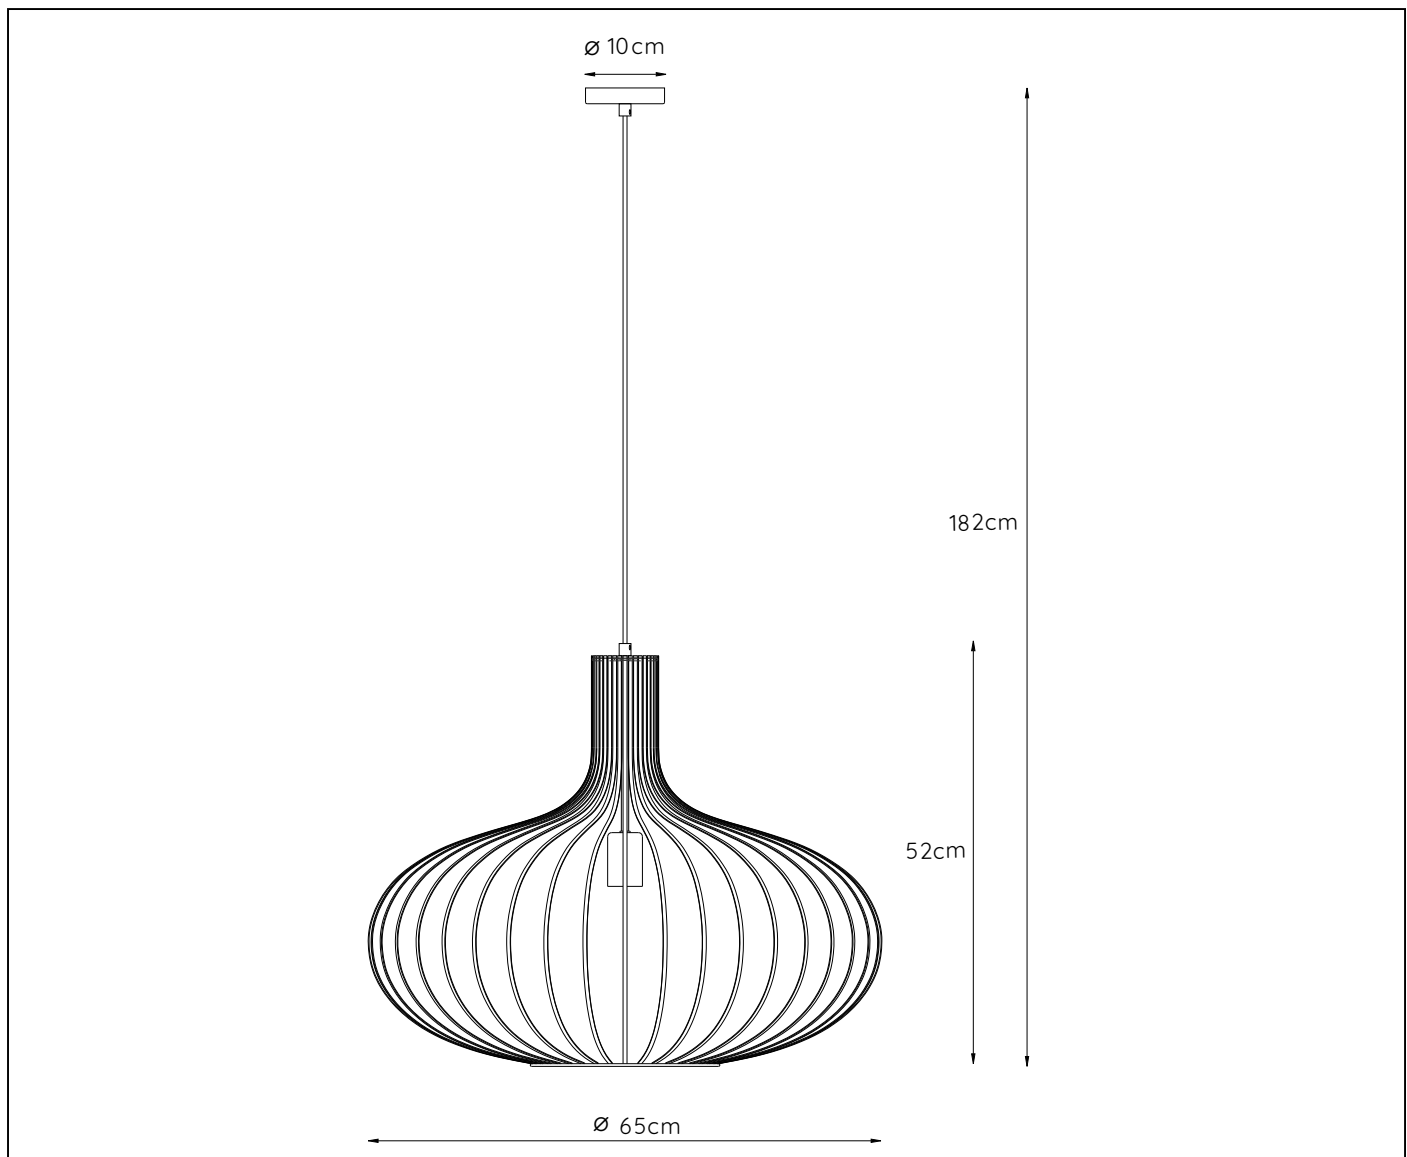

LUCIDE

**RECOMMENDED LUCIDE
LIGHT SOURCE**

49032/05/62

Light source dimmable : Yes

Light source incl. : No

General

Dimensions LxWxH : 65cm x 65cm x 182 cm
Height minimum : 56 cm
Height maximum : 182 cm
Dimensions shade LxWxH : 65 cm x 65cm x 52 cm
Main material : Metal
Ceiling rose material : Metal
Color :Sandy matt black
Style : Modern
Shape : Oval
Weight : 2.2 kg
Warranty : 2 years

Product specifications

Dimmable : Yes
Light direction : Around (Diffuse)
Adjustable in height : Adjustable in height(Before installation)
Directional : Not Directional
Cable : Yes,Cable On Product
Cable length : 126cm
Sensor : Without Sensor
Control : Light Switch Control
IP-Class : 20
Electric class : 1
Light source including ? : No
Lamp socket : E27
Light source number : 1
Power requirements : 220-240V~50Hz
Bulb type & maximum wattage : E27- max.60W

For more specifications of this product please visit
www.lucide.com

LUCIDE

TECHNICAL DRAWING & DIMENSIONS

MANUELA

Itemnumber :78374/65/30

EAN code : 5411212781857

For more specifications, dimensions please visit